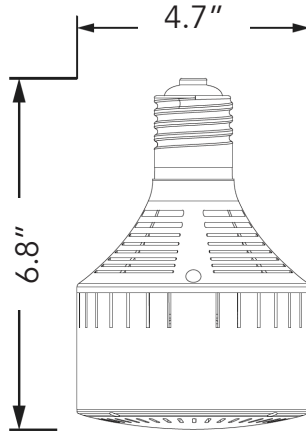

RECESSED CAN RETROFITS

LED-8055M

LED-8045M

ORDERING GUIDE

PART #	UPC	REPLACES	WATTAGE	LUMENS	CCT (K)	BASE
LED-8055E27	844006081157	100W HID	30W	2537	2700K	E26
LED-8055E42	844006081164	100W HID	30W	2841	4200K	E26
LED-8055E57	844006081171	100W HID	30W	2885	5700K	E26
LED-8055M27	844006081850	100W HID	30W	2537	2700K	E39
LED-8055M42	844006081867	100W HID	30W	2841	4200K	E39
LED-8055M57	844006081874	100W HID	30W	2885	5700K	E39
LED-8045M27	844006080099	175W HID	50W	3506	2700K	E39
LED-8045M30	844006037253	175W HID	50W	3506	3000K	E39
LED-8045M42	844006080464	175W HID	50W	4341	4200K	E39
LED-8045M50	844006080457	175W HID	50W	4886	5000K	E39

🇨🇦 120-347 VOLT OPTIONS FOR CANADA 🇨🇦

PART #	UPC	REPLACES	WATTAGE	LUMENS	CCT (K)	BASE
LED-8055E27C	844006081225	100W HID	30W	2537	2700K	E26
LED-8055E42C	844006081232	100W HID	30W	2841	4200K	E26
LED-8055E57C	844006081249	100W HID	30W	2885	5700K	E26
LED-8055M27C	844006082123	100W HID	30W	2537	2700K	E39
LED-8055M42C	844006082130	100W HID	30W	2841	4200K	E39
LED-8055M57C	844006082147	100W HID	30W	2885	5700K	E39
LED-8045M27C	844006081072	175W HID	50W	3506	2700K	E39
LED-8045M42C	844006081089	175W HID	50W	4341	4200K	E39
LED-8045M50C	844006081096	175W HID	50W	4886	5000K	E39

LIGHT EFFICIENT DESIGN HEADQUARTERS 188 S. Northwest Highway • Cary, IL 60013
INNOVATION & MANUFACTURING CENTER 30 Log Bridge Road, Building 200 • Middleton, MA 01949
847.380.3540 • led-llc.com