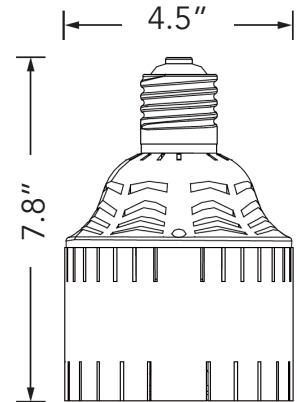

LED-8045M

ORDERING GUIDE

PART #	UPC	REPLACES	WATTAGE	LUMENS	CCT (K)	BASE
LED-8055E27	844006081157	100W HID	30W	2537	2700K	E26
LED-8055E42	844006081164	100W HID	30W	2841	4200K	E26
LED-8055E57	844006081171	100W HID	30W	2885	5700K	E26
LED-8055M27	844006081850	100W HID	30W	2537	2700K	E39
LED-8055M42	844006081867	100W HID	30W	2841	4200K	E39
LED-8055M57	844006081874	100W HID	30W	2885	5700K	E39
LED-8045M27	844006080099	175W HID	50W	3506	2700K	E39
LED-8045M30	844006037253	175W HID	50W	3506	3000K	E39
LED-8045M42	844006080464	175W HID	50W	4341	4200K	E39
LED-8045M50	844006080457	175W HID	50W	4886	5000K	E39

🇨🇦 120-347 VOLT OPTIONS FOR CANADA 🇨🇦

PART #	UPC	REPLACES	WATTAGE	LUMENS	CCT (K)	BASE
LED-8055E27C	844006081225	100W HID	30W	2537	2700K	E26
LED-8055E42C	844006081232	100W HID	30W	2841	4200K	E26
LED-8055E57C	844006081249	100W HID	30W	2885	5700K	E26
LED-8055M27C	844006082123	100W HID	30W	2537	2700K	E39
LED-8055M42C	844006082130	100W HID	30W	2841	4200K	E39
LED-8055M57C	844006082147	100W HID	30W	2885	5700K	E39
LED-8045M27C	844006081072	175W HID	50W	3506	2700K	E39
LED-8045M42C	844006081089	175W HID	50W	4341	4200K	E39
LED-8045M50C	844006081096	175W HID	50W	4886	5000K	E39

LIGHT EFFICIENT DESIGN HEADQUARTERS 188 S. Northwest Highway • Cary, IL 60013
INNOVATION & MANUFACTURING CENTER 30 Log Bridge Road, Building 200 • Middleton, MA 01949
847.380.3540 • led-llc.com