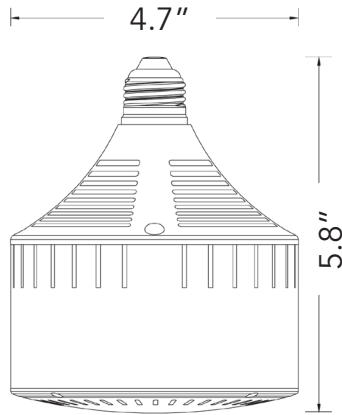

RECESSED CAN RETROFITS

LED-8055E