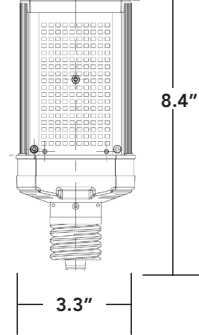

# SHOE BOX & WALL PACK RETROFITS G4 HORIZONTAL MOUNTING

LED-8086E  
LED-8087E

LED-8087M

LED-8088E

LED-8088M

LED-8089M-G5

LED-8090M  
LED-8090-OCC