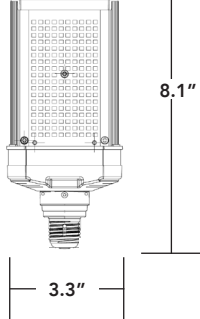

# SHOE BOX & WALL PACK RETROFITS G4 HORIZONTAL MOUNTING

LED-8086E  
LED-8087E

LED-8087M

LED-8088E

LED-8088M

LED-8089M-G5

LED-8090M  
LED-8090-OCC