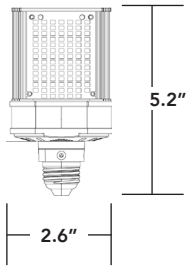

SHOE BOX & WALL PACK RETROFITS G4 HORIZONTAL MOUNTING

LED-8086E
LED-8087E