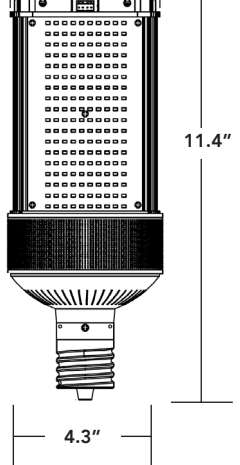

# SHOE BOX & WALL PACK RETROFITS G4 HORIZONTAL MOUNTING

LED-8086E  
LED-8087E

LED-8087M

LED-8088E

LED-8088M

LED-8089M-G5

LED-8090M  
LED-8090-OCC