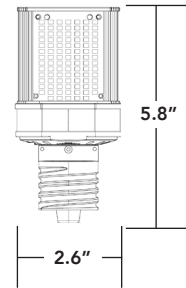

SHOE BOX & WALL PACK RETROFITS G4 HORIZONTAL MOUNTING

LED-8087M

ORDERING GUIDE