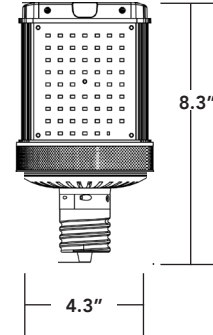

# SHOE BOX & WALL PACK RETROFITS G4 HORIZONTAL MOUNTING

LED-8086E  
LED-8087E

LED-8087M

LED-8088E

LED-8088M

LED-8089M-G5

LED-8090M  
LED-8090-OCC