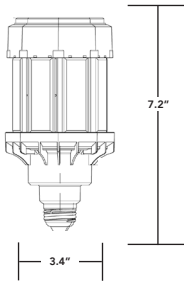

03.02.21 Information is subject to change without notice.

POST TOP RETROFITS 360° OMNI DIRECTIONAL DESIGN

LED-8033E-G7

LED-8033M-G7

LED-8024E-G7

LED-8024M-G7

LED-8046M-G7

LED-8027M-G7