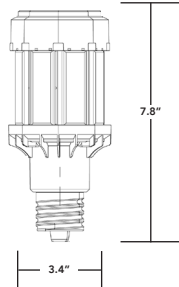

03.02.21 Information is subject to change without notice.

POST TOP RETROFITS 360° OMNI DIRECTIONAL DESIGN

LED-8033E-G7

LED-8033M-G7

LED-8024E-G7

LED-8024M-G7

LED-8046M-G7

LED-8027M-G7