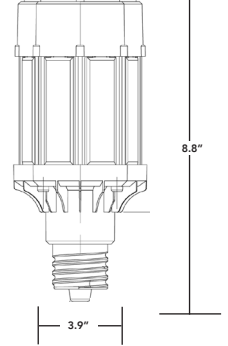

03.02.21 Information is subject to change without notice.

POST TOP RETROFITS 360° OMNI DIRECTIONAL DESIGN

LED-8033E-G7

LED-8033M-G7

LED-8024E-G7

LED-8024M-G7

LED-8046M-G7

LED-8027M-G7