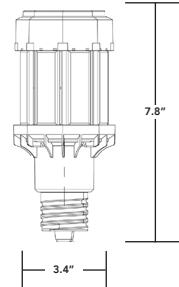

03.02.21 Information is subject to change without notice.

POST TOP RETROFITS 360° OMNI DIRECTIONAL DESIGN

LED-8033E-G7

LED-8033M-G7

LED-8024E-G7

LED-8024M-G7

LED-8046M-G7

LED-8027M-G7