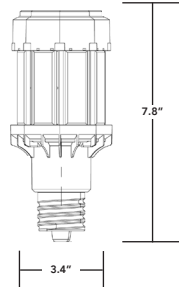

03.02.21 Information is subject to change without notice.

POST TOP RETROFITS 360° OMNI DIRECTIONAL DESIGN

LED-8033E-G7

LED-8033M-G7

LED-8024E-G7

LED-8024M-G7

LED-8046M-G7

LED-8027M-G7