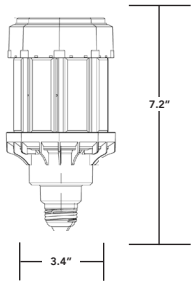

03.02.21 Information is subject to change without notice.

POST TOP RETROFITS 360° OMNI DIRECTIONAL DESIGN

LED-8033E-G7

LED-8033M-G7

LED-8024E-G7

LED-8024M-G7

LED-8046M-G7

LED-8027M-G7