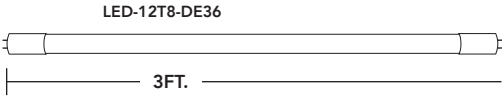

T8 RETROFITS BALLAST BYPASS - TYPE B - DOUBLE-ENDED POWER

easier to install

double ended power

- 9W, 12W, 15W & 43W models.
- Available in 2ft, 3ft, 4ft & 8ft lengths.
- 3000K, 3500K, 4000K & 5000K color options.
- Beautiful uniform illumination from our glass construction.
- Frosted lens softens the light output.
- 8ft lamps is available in either single pin (FA8) or HO (R17D) style end caps.
- Approved for installation in completely enclosed fixtures

PART #	UPC	REPLACES	WATTAGE	LUMENS	CCT (K)	BASE	LENGTH	QUICK SHIP
LED-9T8-840DE24-G3	844006022877	17W	9W	1150	4000K	G13	2 FT	●
LED-12T8-840DE36-G3	844006022914	25W	12W	1450	4000K	G13	3 FT	●
LED-12T8-840DE48-G3	844006022952	32W	12W	1800	4000K	G13	4 FT	●
LED-15T8-840DE48-G3	844006022990	32W	15W	2200	4000K	G13	4 FT	●
LED-43T8-840B96-G3	844006023058	60W-90W	43W	5500	4000K	FA8	8 FT (w/ FA8 ends)	●
LED-43T8HO-840B96-G3	844006023034	60W-90W	43W	5500	4000K	R17D	8 FT (w/ R17D ends)	●

* All models intended to replace T8 fluorescent lamps of the same length.

* See page 2 for additional color temperatures.

LIGHT EFFICIENT DESIGN HEADQUARTERS 188 S. Northwest Highway • Cary, IL 60013
 INNOVATION & MANUFACTURING CENTER 30 Log Bridge Road, Building 200 • Middleton, MA 01949
 847.380.3540 • led-llc.com

12.14.20 Information is subject to change without notice.

T8 RETROFITS BALLAST BYPASS - TYPE B

PART NUMBER BUILDER

MFR	WATTAGE	PRODUCT	CCT	TECHNOLOGY	LENGTH (IN)	GENERATION
LED		T8				G3
	9	T8HO*	830=3000K/85CRI	DE	24	
	12	*8FT MODEL ONLY	835=3500K/85CRI	B	36	
	15		840=4000K/85CRI		48	
	43		850=5000K/85CRI		96	