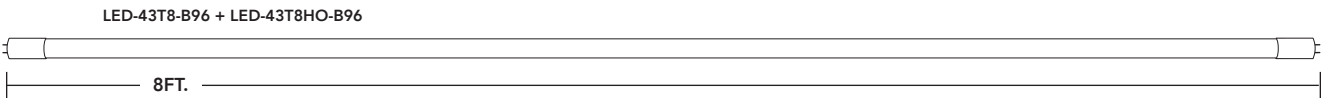

T8 RETROFITS BALLAST BYPASS - TYPE B - DOUBLE-ENDED POWER

easier to install

double ended power

- 9W, 12W, 15W & 43W models.
- Available in 2ft, 3ft, 4ft & 8ft lengths.
- 3000K, 3500K, 4000K & 5000K color options.
- Beautiful uniform illumination from our glass construction.
- Frosted lens softens the light output.
- 8ft lamps is available in either single pin (FA8) or HO (R17D) style end caps.
- Approved for installation in completely enclosed fixtures

PART #	UPC	REPLACES	WATTAGE	LUMENS	CCT (K)	BASE	LENGTH	QUICK SHIP
LED-9T8-840DE24-G3	844006022877	17W	9W	1150	4000K	G13	2 FT	●
LED-12T8-840DE36-G3	844006022914	25W	12W	1450	4000K	G13	3 FT	●
LED-12T8-840DE48-G3	844006022952	32W	12W	1800	4000K	G13	4 FT	●
LED-15T8-840DE48-G3	844006022990	32W	15W	2200	4000K	G13	4 FT	●
LED-43T8-840B96-G3	844006023058	60W-90W	43W	5500	4000K	FA8	8 FT (w/ FA8 ends)	●
LED-43T8HO-840B96-G3	844006023034	60W-90W	43W	5500	4000K	R17D	8 FT (w/ R17D ends)	●

* All models intended to replace T8 fluorescent lamps of the same length.

* See page 2 for additional color temperatures.

LIGHT EFFICIENT DESIGN HEADQUARTERS 188 S. Northwest Highway • Cary, IL 60013
 INNOVATION & MANUFACTURING CENTER 30 Log Bridge Road, Building 200 • Middleton, MA 01949
 847.380.3540 • led-llc.com

12.14.20 Information is subject to change without notice.

T8 RETROFITS BALLAST BYPASS - TYPE B

PART NUMBER BUILDER

MFR	WATTAGE	PRODUCT	CCT	TECHNOLOGY	LENGTH (IN)	GENERATION
LED		T8				G3
	9	T8HO*	830=3000K/85CRI	DE	24	
	12	*8FT MODEL ONLY	835=3500K/85CRI	B	36	
	15		840=4000K/85CRI		48	
	43		850=5000K/85CRI		96	