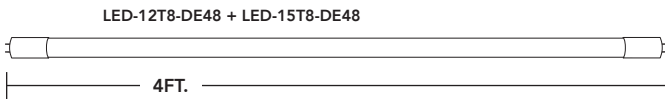

T8 RETROFITS BALLAST BYPASS - TYPE B - DOUBLE-ENDED POWER

easier to install

double ended power

- 9W, 12W, 15W & 43W models.
- Available in 2ft, 3ft, 4ft & 8ft lengths.
- 3000K, 3500K, 4000K & 5000K color options.
- Beautiful uniform illumination from our glass construction.
- Frosted lens softens the light output.
- 8ft lamps is available in either single pin (FA8) or HO (R17D) style end caps.
- Approved for installation in completely enclosed fixtures

PART #	UPC	REPLACES	WATTAGE	LUMENS	CCT (K)	BASE	LENGTH	QUICK SHIP
LED-9T8-840DE24-G3	844006022877	17W	9W	1150	4000K	G13	2 FT	●
LED-12T8-840DE36-G3	844006022914	25W	12W	1450	4000K	G13	3 FT	●
LED-12T8-840DE48-G3	844006022952	32W	12W	1800	4000K	G13	4 FT	●
LED-15T8-840DE48-G3	844006022990	32W	15W	2200	4000K	G13	4 FT	●
LED-43T8-840B96-G3	844006023058	60W-90W	43W	5500	4000K	FA8	8 FT (w/ FA8 ends)	●
LED-43T8HO-840B96-G3	844006023034	60W-90W	43W	5500	4000K	R17D	8 FT (w/ R17D ends)	●

* All models intended to replace T8 fluorescent lamps of the same length.

* See page 2 for additional color temperatures.

LIGHT EFFICIENT DESIGN HEADQUARTERS 188 S. Northwest Highway • Cary, IL 60013
 INNOVATION & MANUFACTURING CENTER 30 Log Bridge Road, Building 200 • Middleton, MA 01949
 847.380.3540 • led-llc.com

12.14.20 Information is subject to change without notice.

T8 RETROFITS BALLAST BYPASS - TYPE B

PART NUMBER BUILDER

MFR	WATTAGE	PRODUCT	CCT	TECHNOLOGY	LENGTH (IN)	GENERATION
LED		T8				G3
	9	T8HO*	830=3000K/85CRI	DE	24	
	12	*8FT MODEL ONLY	835=3500K/85CRI	B	36	
	15		840=4000K/85CRI		48	
	43		850=5000K/85CRI		96	