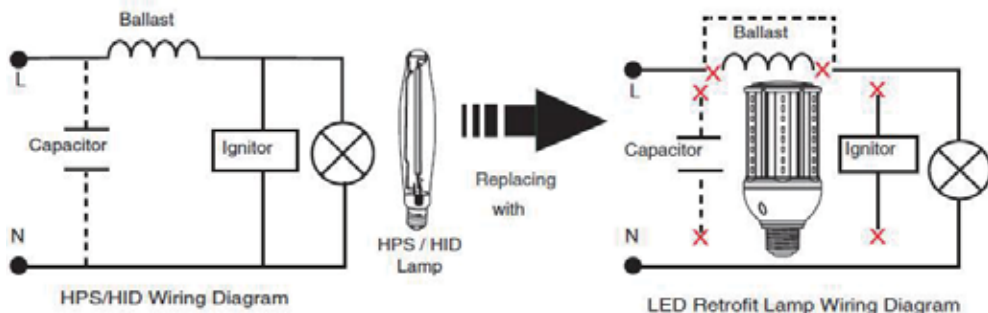

ORDERING

*P= Premium DLC / *S = Standard DLC

Watts (W)	Ordering Code	Description	Color Temp (K)	Lumens (lm)	Equiv. Wattage (W)	Base	Voltage	Beam Angle	Rated Hrs	IP64	DLC (S/P)
18	4574	LED18HID/E26/216L/850	5000K	2,160	150	E26	120-277	360°	50,000	•	-
53	4575	LED54HID/EX39/585L/850	5000K	5,851	250	EX39	120-277	360°	50,000	•	S
97	4576	LED100HID/EX39/1220L/850	5000K	12,284	400	EX39	120-277	360°	50,000	•	S

SPECIFICATIONS

Item Code	Length (L)	Diameter (D)	Weight
4574	6.5" (166mm)	2.7" (69mm)	0.75 lbs
4575	9.75" (247.6mm)	3.77" (95.7mm)	2.00 lbs
4576	10.88" (276mm)	4.77" (121mm)	3.375 lbs

INSTALLATION

Replacing HPS/HID Lamp