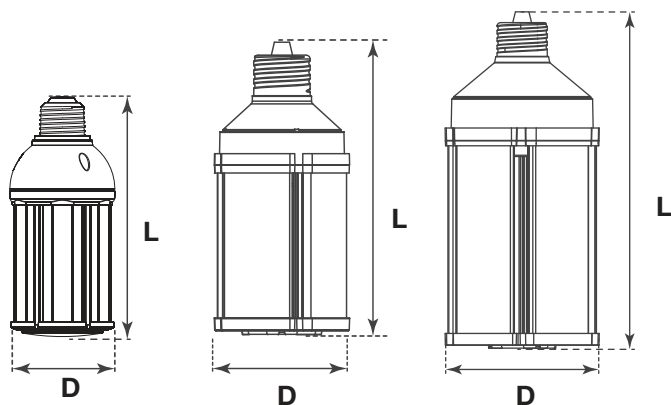

DIRECT REPLACEMENT

BASE TYPE

APPLICATIONS

- High Bay Lamp
- Ceiling Lamp
- Garden Lamp
- Commercial Building
- Parking Garage
- Post Top

WARRANTY

- 5 Year Warranty

Ordering Information		EXAMPLE: LED18HID/E26/216L/850				
LED	18	HID	E26	216L	850	
	Wattage	Style	Base	Lumens	CRI/Color Temp	
LED	18 18 Watt	HID Retrofit Integrated Ballast	E26 Medium Screw	216 2,160 lm	8 CRI 80 50 5000K	

ORDERING

*P= Premium DLC / *S = Standard DLC

Watts (W)	Ordering Code	Description	Color Temp (K)	Lumens (lm)	Equiv. Wattage (W)	Base	Voltage	Beam Angle	Rated Hrs	IP64	DLC (S/P)
18	4574	LED18HID/E26/216L/850	5000K	2,160	150	E26	120-277	360°	50,000	•	-
53	4575	LED54HID/EX39/585L/850	5000K	5,851	250	EX39	120-277	360°	50,000	•	S
97	4576	LED100HID/EX39/1220L/850	5000K	12,284	400	EX39	120-277	360°	50,000	•	S

SPECIFICATIONS

Item Code	Length (L)	Diameter (D)	Weight
4574	6.5" (166mm)	2.7" (69mm)	0.75 lbs
4575	9.75" (247.6mm)	3.77" (95.7mm)	2.00 lbs
4576	10.88" (276mm)	4.77" (121mm)	3.375 lbs

INSTALLATION

Replacing HPS/HID Lamp