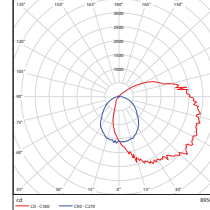

**28/38/60 Watt (CCT)
DLC Premium**