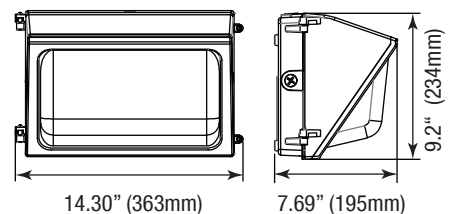

Emergency Driver
7336 BAEM4-60BC/MV-A
(Emergency Driver for 28W, 38W)

DIMENSIONS

28W
5.51-lbs

38W **60W** **CCT3 60W**
6.79-lbs 6.86-lbs 6.86-lbs

80W **CCT3 100W**
8.07-lbs 9.26-lbs

PHOTOMETRICS CHART

**28 Watt
DLC Premium**

Illuminance at a Distance		Center Beam fc	Beam Width
2.5ft	136 fc	7.8 ft	11.7 ft
5.0ft	34.0 fc	15.6 ft	23.4 ft
7.5ft	15.1 fc	23.5 ft	35.1 ft
10.0ft	8.50 fc	31.3 ft	46.9 ft
12.5ft	5.44 fc	39.1 ft	58.5 ft
15.0ft	3.78 fc	46.9 ft	70.3 ft