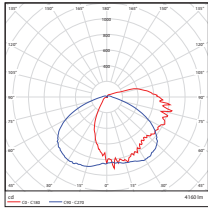

PHOTOMETRICS CHART

**28 Watt
DLC Premium**