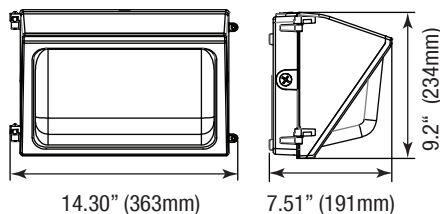

Emergency Driver
7336 BAEM4-60BC/MV-A
(Emergency Driver for 28W, 38W)

DIMENSIONS

28W
5.51-lbs

38W **60W** **CCT3 60W**
6.79-lbs 6.86-lbs 6.86-lbs

80W **CCT3 100W**
8.07-lbs 9.26-lbs

PHOTOMETRICS CHART

**28 Watt
DLC Premium**

Illuminance at a Distance		Center Beam fc	Beam Width
2.5ft	136 fc	7.8 ft	11.7 ft
5.0ft	34.0 fc	15.6 ft	23.4 ft
7.5ft	15.1 fc	23.5 ft	35.1 ft
10.0ft	8.50 fc	31.3 ft	46.9 ft
12.5ft	5.44 fc	39.1 ft	58.5 ft
15.0ft	3.78 fc	46.9 ft	70.3 ft