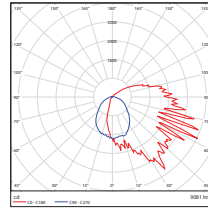

**60 Watt
DLC Premium**