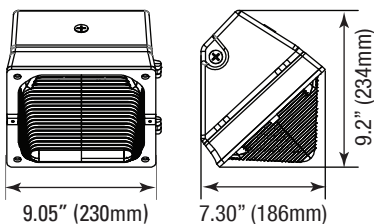

Emergency Driver
7336 BAEM4-60BC/MV-A
(Emergency Driver for 28W, 38W)

DIMENSIONS

28W
5.51-lbs

38W **60W** **CCT3 60W**
6.79-lbs 6.86-lbs 6.86-lbs

80W **CCT3 100W**
8.07-lbs 9.26-lbs

PHOTOMETRICS CHART

**28 Watt
DLC Premium**