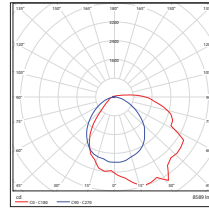

**80 Watt
DLC Premium**