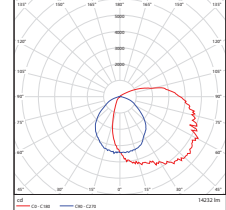

**60/80/100 Watt (CCT)
DLC Premium**