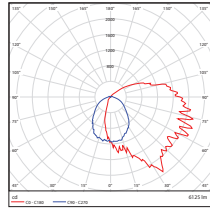

**38 Watt
DLC Premium**