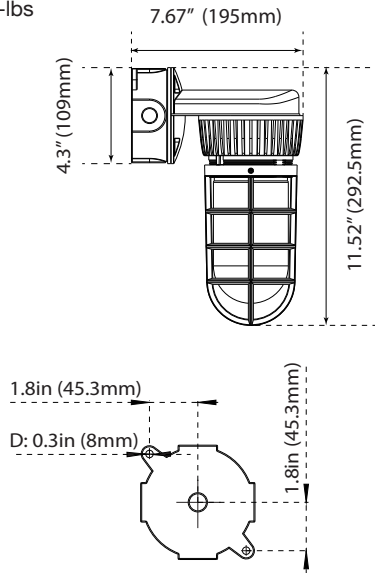

FEATURES

- Energy Star Qualified
- IP65 Rated
- Frosted glass diffuser provides you glare-free light
- High efficacy with 90 lumen per watt
- High-temperature silicone gasket protects against moisture and dust
- Available in Wall or Ceiling Mount
- Material: Die-Cast Aluminum / Glass
- Four 1/2" conduit entries for easy wiring
- Input line voltage: 120-277V
- CRI: 80
- Operating temperature: -4°F - 122°F

ORDERING

Watts (W)	Ordering Code	Description	Color Temp (K)	Lumens (lm)	Equiv. Wattage (HID/Incandescent)	Mount	Voltage	Rated Hrs	IP65 Rated	Energy Star
20	7604	LED-FXVTJ20/830/MV-WM	3000K	1,713	150	Wall	120-277	50,000	•	•
20	7605	LED-FXVTJ20/840/MV-WM	4000K	1,713	150	Wall	120-277	50,000	•	•
20	7606	LED-FXVTJ20/830/MV-CM	3000K	1,713	150	Ceiling	120-277	50,000	•	•
20	7607	LED-FXVTJ20/840/MV-CM	4000K	1,713	150	Ceiling	120-277	50,000	•	•

SPECIFICATIONS

20W-Wall Mount

Weight: 3.80-lbs

20W-Ceiling Mount

Weight: 3.80-lbs

PHOTOMETRICS CHART

VTJ 20W (Wall Mount)

Energy Star