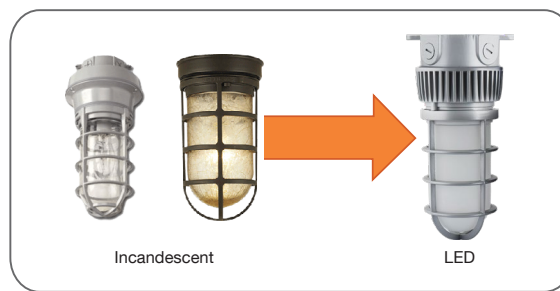

Project	
Schedule	Date
Notes	

DESCRIPTION

NaturaLED[®] LED Vapor Tight Jelly Jar (VTJ) are designed to replace incandescent and CFL fixtures with long-lasting illumination over doorways, scaffolding, construction sites, and many more applications. Our naturaLED[®] LED Vapor Tight Jelly Jars are IP65 Rated against ingress of dust, pressurized water and harsh environments. Constructed with cast aluminum housing and glass lens. Available in two different mounting options: ceiling and wall, 65% less energy and zero maintenance cost for up to 50,000+ average life hours.

FEATURES

- Energy Star Qualified
- IP65 Rated
- Frosted glass diffuser provides you glare-free light
- High efficacy with 90 lumen per watt
- High-temperature silicone gasket protects against moisture and dust
- Available in Wall or Ceiling Mount
- Material: Die-Cast Aluminum / Glass
- Four 1/2" conduit entries for easy wiring
- Input line voltage: 120-277V
- CRI: 80
- Operating temperature: -4°F - 122°F

REPLACEMENT SAVINGS

Replace Incandescent and CFL with LED

APPLICATIONS

- Security Lighting
- Doorway
- Scaffolding Lighting
- Construction Sites Lighting
- Fire Hydrants

WARRANTY

- 5 Year Warranty

Ordering Information		EXAMPLE: LED-FXVTJ20/830/MV-WM		
LED	FXVTJ	20	830	MV-WM
	Category	Wattage	CRI/Color Temp	Mounting
LED	FXVTJ Vapor Tight Jelly Jar	20 20 Watt	8 CRI80 30 3000K	WM Wall Mount CM Ceiling Mount