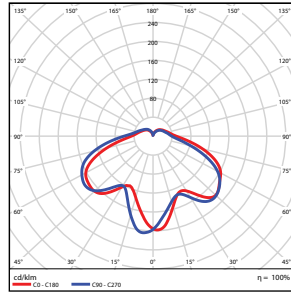

VTJ 20W (Ceiling Mount)

Energy Star