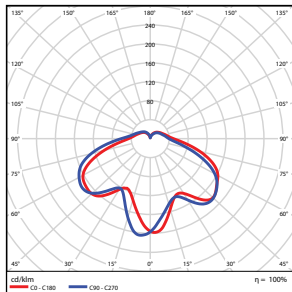

ORDERING

Watts (W)	Ordering Code	Description	Color Temp (K)	Lumens (lm)	Equiv. Wattage (HID/Incandescent)	Mount	Voltage	Rated Hrs	IP65 Rated	Energy Star
20	7604	LED-FXVTJ20/830/MV-WM	3000K	1,713	150	Wall	120-277	50,000	•	•
20	7605	LED-FXVTJ20/840/MV-WM	4000K	1,713	150	Wall	120-277	50,000	•	•
20	7606	LED-FXVTJ20/830/MV-CM	3000K	1,713	150	Ceiling	120-277	50,000	•	•
20	7607	LED-FXVTJ20/840/MV-CM	4000K	1,713	150	Ceiling	120-277	50,000	•	•

SPECIFICATIONS

20W-Wall Mount

Weight: 3.80-lbs

20W-Ceiling Mount

Weight: 3.80-lbs

PHOTOMETRICS CHART

VTJ 20W (Wall Mount)

Energy Star