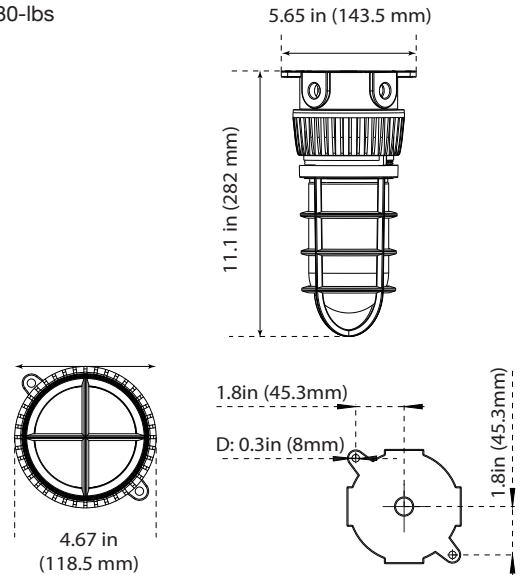

FEATURES

- Energy Star Qualified
- IP65 Rated
- Frosted glass diffuser provides you glare-free light
- High efficacy with 90 lumen per watt
- High-temperature silicone gasket protects against moisture and dust
- Available in Wall or Ceiling Mount
- Material: Die-Cast Aluminum / Glass
- Four 1/2" conduit entries for easy wiring
- Input line voltage: 120-277V
- CRI: 80
- Operating temperature: -4°F - 122°F

ORDERING

Watts (W)	Ordering Code	Description	Color Temp (K)	Lumens (lm)	Equiv. Wattage (HID/Incandescent)	Mount	Voltage	Rated Hrs	IP65 Rated	Energy Star
20	7604	LED-FXVTJ20/830/MV-WM	3000K	1,713	150	Wall	120-277	50,000	•	•
20	7605	LED-FXVTJ20/840/MV-WM	4000K	1,713	150	Wall	120-277	50,000	•	•
20	7606	LED-FXVTJ20/830/MV-CM	3000K	1,713	150	Ceiling	120-277	50,000	•	•
20	7607	LED-FXVTJ20/840/MV-CM	4000K	1,713	150	Ceiling	120-277	50,000	•	•

SPECIFICATIONS

20W-Wall Mount

Weight: 3.80-lbs

20W-Ceiling Mount

Weight: 3.80-lbs

PHOTOMETRICS CHART

VTJ 20W (Wall Mount)

Energy Star