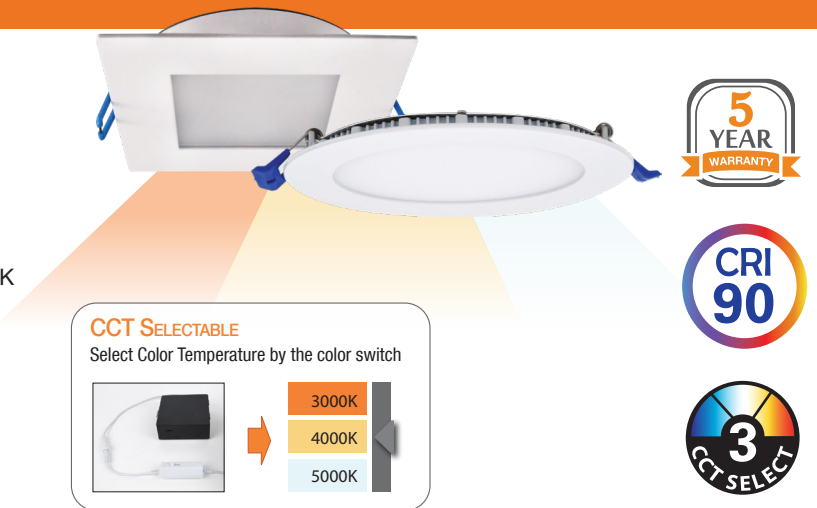

Project \_\_\_\_\_  
 Schedule \_\_\_\_\_ Date \_\_\_\_\_  
 Notes \_\_\_\_\_

**DESCRIPTION**

Introducing our ultra-low profile selectable CCT LED downlight with matte white flange and die-cast aluminum construction for durability. This down slim light can accommodate dimmable LED lamp for delivering a light output up to 800-Lumens with 3000K to 5000K color temperature and 90 CRI. Both round and square downlight has a trim of 4-inch and 6-inch with high impact diffused lens shade for even light distribution. It is suitable for damp locations.

**FEATURES**

- Energy Star Qualified
- Suitable for Damp Location
- IC Rated
- ETL rated
- JA8/Title 24
- Selectable Color Temperature (3000K, 4000K, 5000K)
- Dimmable
- Recommended ceiling height: 9-10ft
- Ultra slim design for dry wall (No recessed can needed)
- 4" / 6" round or square design
- Input Voltage: 120V
- Input current: 0.082A
- Power factor: >0.9
- Beam angle: 120° (Flood)
- CRI: 90
- Operating temperature: -4°F - 113°F