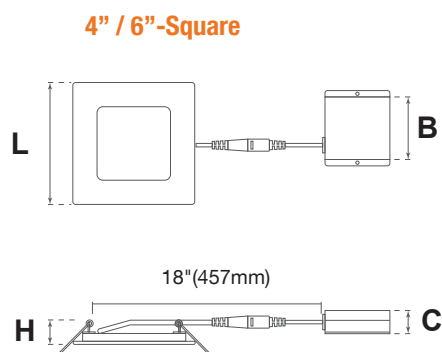

**WARRANTY**

- 5 Year Warranty

**CCT SELECT**

| Ordering Information |          | EXAMPLE: LED4DLR-60L9CCT3 |                        |                 |                 |                             |
|----------------------|----------|---------------------------|------------------------|-----------------|-----------------|-----------------------------|
| LED                  | 4        | DLR / DLS                 |                        | 60L             | 9               | CCT3                        |
| LED                  | Diameter | Series                    |                        | Lumens          | CRI             | CCT Selectable              |
|                      | 4 4-inch | <b>DLR</b>                | Slim Down Light Round  | <b>60L</b> 600+ | <b>9</b> CRI 90 | <b>CCT3</b> 3000/4000/5000K |
|                      | 6 6-inch | <b>DLS</b>                | Slim Down Light Square |                 |                 |                             |

## SPECIFICATIONS

| Size     | Length (L)      | Height(H)     | Box Width (B)  | Box Height (C) | Cut Out Size  | Weight   |
|----------|-----------------|---------------|----------------|----------------|---------------|----------|
| 4-Round  | 4.87" (123.8mm) | 1.0" (24mm)   | 3.37" (85.7mm) | 1.37" (35mm)   | 4.25" (108mm) | 0.94-lbs |
| 4-Square | 4.75" (121mm)   | 0.87" (22mm)  | 3.37" (85.7mm) | 1.37" (35mm)   | 4.25" (108mm) | 0.94-lbs |
| 6-Round  | 6.75" (173mm)   | 1.0" (24mm)   | 3.37" (85.7mm) | 1.37" (35mm)   | 6.25" (158mm) | 1.28-lbs |
| 6-Square | 6.875" (175mm)  | 0.875" (22mm) | 3.37" (85.7mm) | 1.37" (35mm)   | 6.25" (158mm) | 1.28-lbs |

### Round (4-inch) Energy Star

| Center Beam fc | Beam Width |
|----------------|------------|
| 2.5R           | 36.1 ft    |
| 5.0R           | 9.03 ft    |
| 7.5R           | 4.01 ft    |
| 10.0R          | 2.26 ft    |
| 12.5R          | 1.44 ft    |
| 15.0R          | 1.00 ft    |