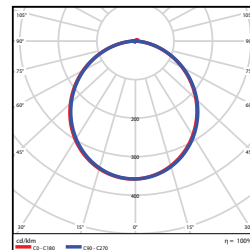

Square (6-inch) Energy Star