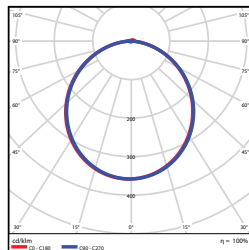

## PHOTOMETRICS CHART

### Round (4-inch) Energy Star

| Center Beam fc | Beam Width |
|----------------|------------|
| 2.5R           | 36.1 ft    |
| 5.0R           | 9.03 ft    |
| 7.5R           | 4.01 ft    |
| 10.0R          | 2.26 ft    |
| 12.5R          | 1.44 ft    |
| 15.0R          | 1.00 ft    |

### Square (4-inch) Energy Star

| Center Beam fc | Beam Width |
|----------------|------------|
| 2.5R           | 36.1 ft    |
| 5.0R           | 9.03 ft    |
| 7.5R           | 4.01 ft    |
| 10.0R          | 2.26 ft    |
| 12.5R          | 1.44 ft    |
| 15.0R          | 1.00 ft    |

### Round (6-inch) Energy Star

| Center Beam fc | Beam Width |
|----------------|------------|
| 2.5R           | 49.2 ft    |
| 5.0R           | 12.3 ft    |
| 7.5R           | 5.47 ft    |
| 10.0R          | 3.08 ft    |
| 12.5R          | 1.97 ft    |
| 15.0R          | 1.37 ft    |