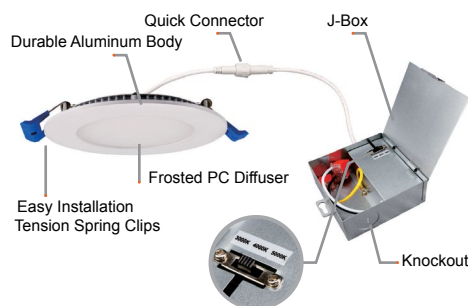

STYLES

APPLICATIONS

- Kitchen Lighting
- Decoration Lighting
- Hallway Lighting
- Bedroom Lighting
- Ceiling Mount Lighting

WARRANTY

- 5 Year Warranty

CCT SELECT

Ordering Information		EXAMPLE: LED4DLR-60L9CCT3				
LED	4	DLR / DLS		60L	9	CCT3
LED	Diameter	Series		Lumens	CRI	CCT Selectable
	4 4-inch	DLR	Slim Down Light Round	60L 600+	9 CRI 90	CCT3 3000/4000/5000K
	6 6-inch	DLS	Slim Down Light Square