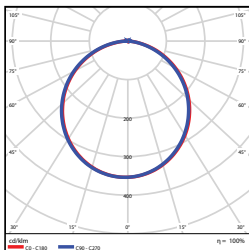

## PHOTOMETRICS CHART

### Round (4-inch) Energy Star

| Center Beam fc | Beam Width |
|----------------|------------|
| 2.5R           | 36.1 ft    |
| 5.0R           | 9.03 ft    |
| 7.5R           | 4.01 ft    |
| 10.0R          | 2.26 ft    |
| 12.5R          | 1.44 ft    |
| 15.0R          | 1.00 ft    |

### Square (4-inch) Energy Star

| Center Beam fc | Beam Width |
|----------------|------------|
| 2.5R           | 36.1 ft    |
| 5.0R           | 9.03 ft    |
| 7.5R           | 4.01 ft    |
| 10.0R          | 2.26 ft    |
| 12.5R          | 1.44 ft    |
| 15.0R          | 1.00 ft    |

### Round (6-inch) Energy Star

| Center Beam fc | Beam Width |
|----------------|------------|
| 2.5R           | 49.2 ft    |
| 5.0R           | 12.3 ft    |
| 7.5R           | 5.47 ft    |
| 10.0R          | 3.08 ft    |
| 12.5R          | 1.97 ft    |
| 15.0R          | 1.37 ft    |