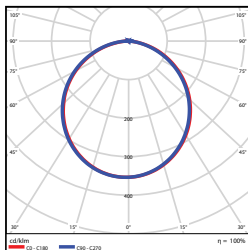

## PHOTOMETRICS CHART

### Round (4-inch) Energy Star

| Center Beam fc | Beam Width |
|----------------|------------|
| 2.5R           | 36.1 ft    |
| 5.0R           | 9.03 ft    |
| 7.5R           | 4.01 ft    |
| 10.0R          | 2.26 ft    |
| 12.5R          | 1.44 ft    |
| 15.0R          | 1.00 ft    |

### Square (4-inch) Energy Star

| Center Beam fc | Beam Width |
|----------------|------------|
| 2.5R           | 36.1 ft    |
| 5.0R           | 9.03 ft    |
| 7.5R           | 4.01 ft    |
| 10.0R          | 2.26 ft    |
| 12.5R          | 1.44 ft    |
| 15.0R          | 1.00 ft    |

### Round (6-inch) Energy Star

| Center Beam fc | Beam Width |
|----------------|------------|
| 2.5R           | 49.2 ft    |
| 5.0R           | 12.3 ft    |
| 7.5R           | 5.47 ft    |
| 10.0R          | 3.08 ft    |
| 12.5R          | 1.97 ft    |
| 15.0R          | 1.37 ft    |