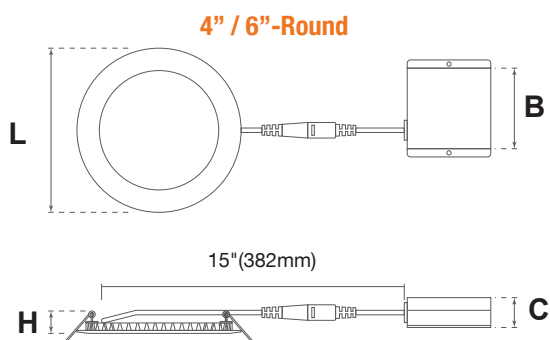

**WARRANTY**

- 5 Year Warranty

**CCT SELECT**

| Ordering Information |          | EXAMPLE: LED4DLR-60L9CCT3 |                        |                 |                 |                             |
|----------------------|----------|---------------------------|------------------------|-----------------|-----------------|-----------------------------|
| LED                  | 4        | DLR / DLS                 |                        | 60L             | 9               | CCT3                        |
| LED                  | Diameter | Series                    |                        | Lumens          | CRI             | CCT Selectable              |
|                      | 4 4-inch | <b>DLR</b>                | Slim Down Light Round  | <b>60L</b> 600+ | <b>9</b> CRI 90 | <b>CCT3</b> 3000/4000/5000K |
|                      | 6 6-inch | <b>DLS</b>                | Slim Down Light Square |                 |                 |                             |

## SPECIFICATIONS

| Size     | Length (L)      | Height(H)     | Box Width (B)  | Box Height (C) | Cut Out Size  | Weight   |
|----------|-----------------|---------------|----------------|----------------|---------------|----------|
| 4-Round  | 4.87" (123.8mm) | 1.0" (24mm)   | 3.37" (85.7mm) | 1.37" (35mm)   | 4.25" (108mm) | 0.94-lbs |
| 4-Square | 4.75" (121mm)   | 0.87" (22mm)  | 3.37" (85.7mm) | 1.37" (35mm)   | 4.25" (108mm) | 0.94-lbs |
| 6-Round  | 6.75" (173mm)   | 1.0" (24mm)   | 3.37" (85.7mm) | 1.37" (35mm)   | 6.25" (158mm) | 1.28-lbs |
| 6-Square | 6.875" (175mm)  | 0.875" (22mm) | 3.37" (85.7mm) | 1.37" (35mm)   | 6.25" (158mm) | 1.28-lbs |