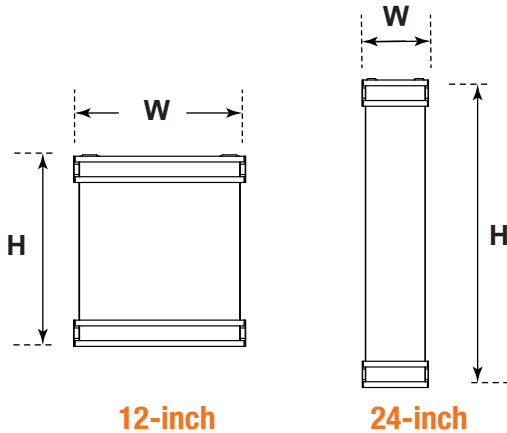

SPECIFICATIONS

Size	Width (W)	Height (H)	Weight (lbs)
12-inch	9.45" (240mm)	12" (305mm)	2.75
24-inch	4.98" (127mm)	24" (609mm)	4.41

MOUNTING / ACCESSORIES

SOLD SEPARATELY

Pull Chain

- P10077 SWCH-ZE109-NI (Pull String Switch-Nickel)

Switch

- P10078 SWCH-ZE204A (Toggle Switch)

PHOTOMETRICS CHART

12-inch (23 Watt)

Center Beam (c)	Beam Width (W)
5.0ft	1.51 ft 16.5 ft 20.9 ft
10.0ft	0.38 ft 33.1 ft 41.8 ft
15.0ft	0.17 ft 49.6 ft 62.8 ft
20.0ft	0.09 ft 66.2 ft 83.7 ft
25.0ft	0.06 ft 82.7 ft 104.6 ft
30.0ft	0.04 ft 99.3 ft 125.5 ft

Vert. Spread: 117.7°
HORIZ. Spread: 128.9°

24-inch (23 Watt)

Center Beam (c)	Beam Width (W)
5.0ft	0.09 ft 11.8 ft 47.2 ft
10.0ft	0.02 ft 23.5 ft 94.4 ft
15.0ft	0.01 ft 35.3 ft 141.6 ft
20.0ft	0.01 ft 47.0 ft 188.9 ft
25.0ft	0.00 ft 58.8 ft 236.1 ft
30.0ft	0.00 ft 70.6 ft 283.3 ft