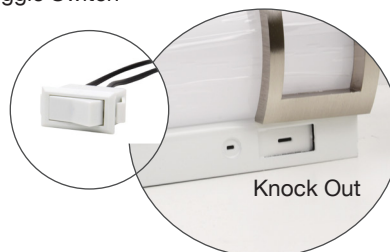

ACCESSORIES

Pull Chain

Toggle Switch