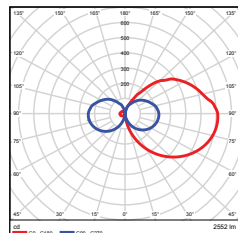

SPECIFICATIONS

Size	Width (W)	Height (H)	Weight (lbs)
12-inch	9.45" (240mm)	12" (305mm)	2.75
24-inch	4.98" (127mm)	24" (609mm)	4.41

MOUNTING / ACCESSORIES

SOLD SEPARATELY

Pull Chain

- P10077 SWCH-ZE109-NI (Pull String Switch-Nickel)

Switch

- P10078 SWCH-ZE204A (Toggle Switch)

PHOTOMETRICS CHART

12-inch (23 Watt)

Center Beam (c)	Beam Width (W)
5.0ft	1.51 ft 16.5 ft 20.9 ft
10.0ft	0.38 ft 33.1 ft 41.8 ft
15.0ft	0.17 ft 49.6 ft 62.8 ft
20.0ft	0.09 ft 66.2 ft 83.7 ft
25.0ft	0.06 ft 82.7 ft 104.6 ft
30.0ft	0.04 ft 99.3 ft 125.5 ft

Vert. Spread: 117.7°
HORIZ. Spread: 128.9°

24-inch (23 Watt)

Center Beam (c)	Beam Width (W)
5.0ft	0.09 ft 11.8 ft 47.2 ft
10.0ft	0.02 ft 23.5 ft 94.4 ft
15.0ft	0.01 ft 35.3 ft 141.6 ft
20.0ft	0.01 ft 47.0 ft 188.9 ft
25.0ft	0.00 ft 58.8 ft 236.1 ft
30.0ft	0.00 ft 70.6 ft 283.3 ft