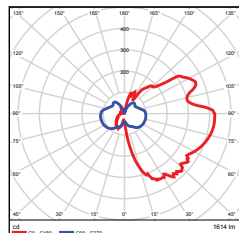

SPECIFICATIONS

Size	Width (W)	Height (H)	Weight (lbs)
12-inch	9.45" (240mm)	12" (305mm)	2.75
24-inch	4.98" (127mm)	24" (609mm)	4.41

MOUNTING / ACCESSORIES

SOLD SEPARATELY

Pull Chain

- P10077 SWCH-ZE109-NI (Pull String Switch-Nickel)

Switch

- P10078 SWCH-ZE204A (Toggle Switch)

PHOTOMETRICS CHART

12-inch (23 Watt)

Center Beam (c)	Beam Width (W)
5.0ft	1.51 ft 16.5 ft 20.9 ft
10.0ft	0.38 ft 33.1 ft 41.8 ft
15.0ft	0.17 ft 49.6 ft 62.8 ft
20.0ft	0.09 ft 66.2 ft 83.7 ft
25.0ft	0.06 ft 82.7 ft 104.6 ft
30.0ft	0.04 ft 99.3 ft 125.5 ft

Vert. Spread: 117.7°
HORIZ. Spread: 128.9°

24-inch (23 Watt)

Center Beam (c)	Beam Width (W)
5.0ft	0.09 ft 11.8 ft 47.2 ft
10.0ft	0.02 ft 23.5 ft 94.4 ft
15.0ft	0.01 ft 35.3 ft 141.6 ft
20.0ft	0.01 ft 47.0 ft 188.9 ft
25.0ft	0.00 ft 58.8 ft 236.1 ft
30.0ft	0.00 ft 70.6 ft 283.3 ft