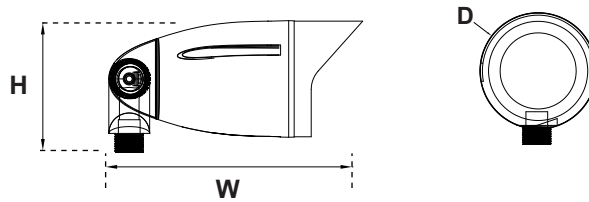

**FEATURES**

- DLC Standard
- IP65 rated
- ETL Rated
- Long Life LED chips
- Uniform and consistent color
- Excellent thermal design
- 1/2" NPT threaded knuckle mount
- Die-cast aluminum housing and plastic
- Beam Angle 40°
- Voltage: 120-277V
- Voltage Frequency (Hz): 50/60
- THD<20%
- Power Factor >0.9
- CRI: 80
- Operating temperature: -22°F ~ 122°F
- Rated 50,000 hours average life

**APPLICATIONS**

- Security Lighting
- Architectural Lighting
- Perimeter Lighting
- Entryway
- Pathway
- Landscape Lighting

**WARRANTY**

- 5 Year Warranty

**COLOR**

Bronze

Ordering Information		EXAMPLE: LED-FXBFS10/40/830/BZ-KNC					
LED	FX	BFS	10	40	830	BZ	KNC
LED	Category FX Fixture	Series BFS Bullet Floodlight	Wattage 10 10W	Beam Angle 40 40°Beam Angle	CRI/Color Temp 8 CRI 80 30 3000K	Color BZ Bronze	Accessory KNC Knuckle

**SPECIFICATIONS**

Wattage	Width (W)	Depth (D)	Height	Weight
10W	7.36" (187mm)	3.38" (86mm)	3.81" (97mm)	1.39-lbs
20W	7.36" (187mm)	3.38" (86mm)	3.81" (97mm)	1.39-lbs

**PHOTOMETRICS CHART**

**PACKAGE**

Master: 10 pcs