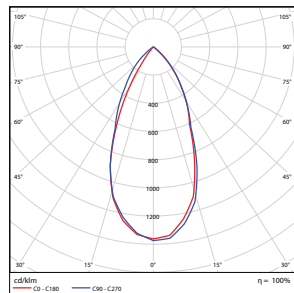

**SPECIFICATIONS**

Wattage	Width (W)	Depth (D)	Height	Weight
10W	7.36" (187mm)	3.38" (86mm)	3.81" (97mm)	1.39-lbs
20W	7.36" (187mm)	3.38" (86mm)	3.81" (97mm)	1.39-lbs

**PHOTOMETRICS CHART**

**PACKAGE**

Master: 10 pcs

**FXBFS10**

DLC

Center Beam fc	Beam Width	
2.5R	215 fc	2.2 ft 2.2 ft
5.0R	53.7 fc	4.4 ft 4.5 ft
7.5R	23.9 fc	6.6 ft 6.7 ft
10.0R	13.4 fc	8.7 ft 9.0 ft
12.5R	8.60 fc	10.9 ft 11.2 ft
15.0R	5.97 fc	13.1 ft 13.4 ft

■ Vert. Spread: 47.2°  
■ Horiz. Spread: 48.3°

**FXBFS20**

DLC

Center Beam fc	Beam Width	
2.5R	420 fc	2.2 ft 2.2 ft
5.0R	105 fc	4.3 ft 4.4 ft
7.5R	46.7 fc	6.5 ft 6.5 ft
10.0R	26.3 fc	8.6 ft 8.7 ft
12.5R	16.8 fc	10.8 ft 10.9 ft
15.0R	11.7 fc	12.9 ft 13.1 ft