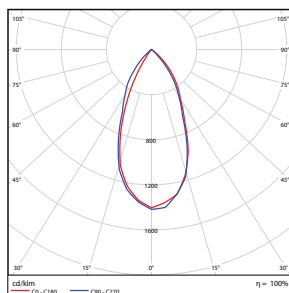

**SPECIFICATIONS**

Wattage	Width (W)	Depth (D)	Height	Weight
10W	7.36" (187mm)	3.38" (86mm)	3.81" (97mm)	1.39-lbs
20W	7.36" (187mm)	3.38" (86mm)	3.81" (97mm)	1.39-lbs

**PHOTOMETRICS CHART**

**PACKAGE**

Master: 10 pcs

**FXBFS10**

DLC

Center Beam fc	Beam Width	
2.5R	215 fc	2.2 ft 2.2 ft
5.0R	53.7 fc	4.4 ft 4.5 ft
7.5R	23.9 fc	6.6 ft 6.7 ft
10.0R	13.4 fc	8.7 ft 9.0 ft
12.5R	8.60 fc	10.9 ft 11.2 ft
15.0R	5.97 fc	13.1 ft 13.4 ft

■ Vert. Spread: 47.2°  
■ Horiz. Spread: 48.3°

**FXBFS20**

DLC

Center Beam fc	Beam Width	
2.5R	420 fc	2.2 ft 2.2 ft
5.0R	105 fc	4.3 ft 4.4 ft
7.5R	46.7 fc	6.5 ft 6.5 ft
10.0R	26.3 fc	8.6 ft 8.7 ft
12.5R	16.8 fc	10.8 ft 10.9 ft
15.0R	11.7 fc	12.9 ft 13.1 ft

■ Vert. Spread: 46.6°  
■ Horiz. Spread: 47.1°