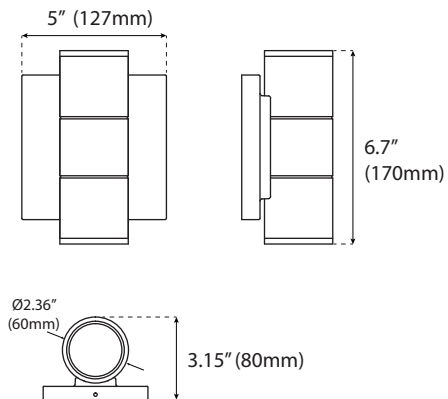

ORDERING

Watts (W)	Ordering Code	Description	Color Temp (K)	Lumens (lm)	Equiv. Wattage (W)	Size	Beam Angle	Color	Voltage	Wet	ES
 Up/Down Wall Sconce (Black)											
10	7026	LED-FXDWS10/830/BK	3000K	700	90	2.5" x 6.7"	38°	Black	120V	•	•
10	7027	LED-FXDWS10/850/BK	5000K	700	90	2.5" x 6.7"	38°	Black	120V	•	•
20	7064	LED-FXDWS20/830/BK	3000K	1,400	200	3.15" x 11.7"	38°	Black	120V	•	•
20	7065	LED-FXDWS20/850/BK	5000K	1,400	200	3.15" x 11.7"	38°	Black	120V	•	•
 Up/Down Wall Sconce (White)											
10	7068	LED-FXDWS10/830/WH	3000K	700	90	2.5" x 6.7"	38°	White	120V	•	•
10	7069	LED-FXDWS10/850/WH	5000K	700	90	2.5" x 6.7"	38°	White	120V	•	•
20	7070	LED-FXDWS20/830/WH	3000K	1,400	200	3.15" x 11.7"	38°	White	120V	•	•
20	7071	LED-FXDWS20/850/WH	5000K	1,400	200	3.15" x 11.7"	38°	White	120V	•	•
 Up/Down Wall Sconce (Nickel)											
10	7022	LED-FXDWS10/830/NI	3000K	700	90	2.5" x 6.7"	38°	Nickel	120V	•	•
20	7023	LED-FXDWS20/830/NI	3000K	1,400	200	3.15" x 11.7"	38°	Nickel	120V	•	•
 Wall Sconce (Black)											
25	7792	LED-FX5DWS25/33S/930/BK	3000K	1,750	250	5" x 7.5"	33°	Black	120-277V	•	•

■ SPECIFICATIONS

FXDWS10 (10 Watt)

Weight: 1.54-lbs

FXDWS20 (20 Watt)

Weight: 2.43-lbs

FX5DWS25 (25 Watt)

Weight: 3.75-lbs

PHOTOMETRICS CHART

DWS - up/down Wall Sconce (10W)

	Illuminance at a Distance	
	Center Beam fc	Beam Width
2.5R	0.87 fc	1.2 ft 1.9 ft
5.0R	0.22 fc	2.3 ft 3.8 ft
7.5R	0.10 fc	3.5 ft 5.6 ft
10.0R	0.05 fc	4.7 ft 7.5 ft
12.5R	0.03 fc	5.8 ft 9.4 ft
15.0R	0.02 fc	7.0 ft 11.3 ft

■ Vert. Spread: 23.3°
■ Horiz. Spread: 28.2°

5DWS - Wall Sconce (25 Watt)

	Illuminance at a Distance	
	Center Beam fc	Beam Width
2.5R	453 fc	1.4 ft 1.4 ft
5.0R	113 fc	2.8 ft 2.8 ft
7.5R	50.3 fc	4.2 ft 4.2 ft
10.0R	28.3 fc	5.5 ft 5.6 ft
12.5R	18.1 fc	6.9 ft 7.0 ft
15.0R	12.6 fc	8.3 ft 8.4 ft