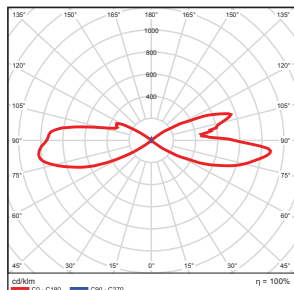

ORDERING

Watts (W)	Ordering Code	Description	Color Temp (K)	Lumens (lm)	Equiv. Wattage (W)	Size	Beam Angle	Color	Voltage	Wet	ES
 Up/Down Wall Sconce (Black)											
10	7026	LED-FXDWS10/830/BK	3000K	700	90	2.5" x 6.7"	38°	Black	120V	•	•
10	7027	LED-FXDWS10/850/BK	5000K	700	90	2.5" x 6.7"	38°	Black	120V	•	•
20	7064	LED-FXDWS20/830/BK	3000K	1,400	200	3.15" x 11.7"	38°	Black	120V	•	•
20	7065	LED-FXDWS20/850/BK	5000K	1,400	200	3.15" x 11.7"	38°	Black	120V	•	•
 Up/Down Wall Sconce (White)											
10	7068	LED-FXDWS10/830/WH	3000K	700	90	2.5" x 6.7"	38°	White	120V	•	•
10	7069	LED-FXDWS10/850/WH	5000K	700	90	2.5" x 6.7"	38°	White	120V	•	•
20	7070	LED-FXDWS20/830/WH	3000K	1,400	200	3.15" x 11.7"	38°	White	120V	•	•
20	7071	LED-FXDWS20/850/WH	5000K	1,400	200	3.15" x 11.7"	38°	White	120V	•	•
 Up/Down Wall Sconce (Nickel)											
10	7022	LED-FXDWS10/830/NI	3000K	700	90	2.5" x 6.7"	38°	Nickel	120V	•	•
20	7023	LED-FXDWS20/830/NI	3000K	1,400	200	3.15" x 11.7"	38°	Nickel	120V	•	•
 Wall Sconce (Black)											
25	7792	LED-FX5DWS25/33S/930/BK	3000K	1,750	250	5" x 7.5"	33°	Black	120-277V	•	•

■ SPECIFICATIONS

FXDWS10 (10 Watt)

Weight: 1.54-lbs

FXDWS20 (20 Watt)

Weight: 2.43-lbs

FX5DWS25 (25 Watt)

Weight: 3.75-lbs

PHOTOMETRICS CHART

DWS - up/down Wall Sconce (10W)

	Illuminance at a Distance	
	Center Beam fc	Beam Width
2.5R	0.87 fc	1.2 ft 1.9 ft
5.0R	0.22 fc	2.3 ft 3.8 ft
7.5R	0.10 fc	3.5 ft 5.6 ft
10.0R	0.05 fc	4.7 ft 7.5 ft
12.5R	0.03 fc	5.8 ft 9.4 ft
15.0R	0.02 fc	7.0 ft 11.3 ft

■ Vert. Spread: 26.2°
■ Horiz. Spread: 41.2°

DWS - up/down Wall Sconce (20 Watt)

	Illuminance at a Distance	
	Center Beam fc	Beam Width
2.5R	2.02 fc	1.0 ft 1.3 ft
5.0R	0.51 fc	2.1 ft 2.5 ft
7.5R	0.22 fc	3.1 ft 3.8 ft
10.0R	0.13 fc	4.1 ft 5.0 ft
12.5R	0.08 fc	5.2 ft 6.3 ft
15.0R	0.06 fc	6.2 ft 7.5 ft