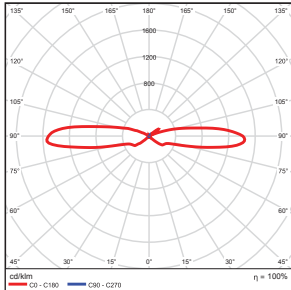

DWS - up/down Wall Sconce (20 Watt)