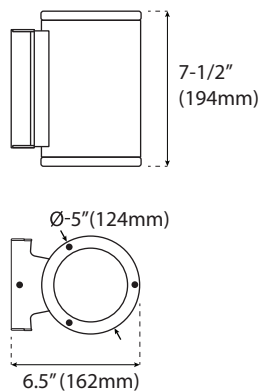

ORDERING

Watts (W)	Ordering Code	Description	Color Temp (K)	Lumens (lm)	Equiv. Wattage (W)	Size	Beam Angle	Color	Voltage	Wet	ES
 Up/Down Wall Sconce (Black)											
10	7026	LED-FXDWS10/830/BK	3000K	700	90	2.5" x 6.7"	38°	Black	120V	•	•
10	7027	LED-FXDWS10/850/BK	5000K	700	90	2.5" x 6.7"	38°	Black	120V	•	•
20	7064	LED-FXDWS20/830/BK	3000K	1,400	200	3.15" x 11.7"	38°	Black	120V	•	•
20	7065	LED-FXDWS20/850/BK	5000K	1,400	200	3.15" x 11.7"	38°	Black	120V	•	•
 Up/Down Wall Sconce (White)											
10	7068	LED-FXDWS10/830/WH	3000K	700	90	2.5" x 6.7"	38°	White	120V	•	•
10	7069	LED-FXDWS10/850/WH	5000K	700	90	2.5" x 6.7"	38°	White	120V	•	•
20	7070	LED-FXDWS20/830/WH	3000K	1,400	200	3.15" x 11.7"	38°	White	120V	•	•
20	7071	LED-FXDWS20/850/WH	5000K	1,400	200	3.15" x 11.7"	38°	White	120V	•	•
 Up/Down Wall Sconce (Nickel)											
10	7022	LED-FXDWS10/830/NI	3000K	700	90	2.5" x 6.7"	38°	Nickel	120V	•	•
20	7023	LED-FXDWS20/830/NI	3000K	1,400	200	3.15" x 11.7"	38°	Nickel	120V	•	•
 Wall Sconce (Black)											
25	7792	LED-FX5DWS25/33S/930/BK	3000K	1,750	250	5" x 7.5"	33°	Black	120-277V	•	•

■ SPECIFICATIONS

FXDWS10 (10 Watt)

Weight: 1.54-lbs

FXDWS20 (20 Watt)

Weight: 2.43-lbs

FX5DWS25 (25 Watt)

Weight: 3.75-lbs

PHOTOMETRICS CHART

DWS - up/down Wall Sconce (10W)

	Illuminance at a Distance	
	Center Beam fc	Beam Width
2.5R	0.87 fc	1.2 ft 1.9 ft
5.0R	0.22 fc	2.3 ft 3.8 ft
7.5R	0.10 fc	3.5 ft 5.6 ft
10.0R	0.05 fc	4.7 ft 7.5 ft
12.5R	0.03 fc	5.8 ft 9.4 ft
15.0R	0.02 fc	7.0 ft 11.3 ft

■ Vert. Spread: 26.2°
■ Horiz. Spread: 41.2°

DWS - up/down Wall Sconce (20 Watt)

	Illuminance at a Distance	
	Center Beam fc	Beam Width
2.5R	2.02 fc	1.0 ft 1.3 ft
5.0R	0.51 fc	2.1 ft 2.5 ft
7.5R	0.22 fc	3.1 ft 3.8 ft
10.0R	0.13 fc	4.1 ft 5.0 ft
12.5R	0.08 fc	5.2 ft 6.3 ft
15.0R	0.06 fc	6.2 ft 7.5 ft