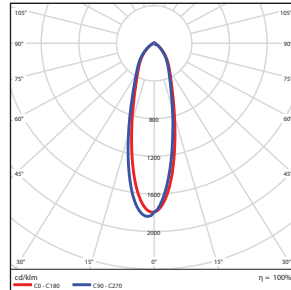

DWS - up/down Wall Sconce (10W)

	Illuminance at a Distance	
	Center Beam fc	Beam Width
2.5R	0.87 fc	1.2 ft 1.9 ft
5.0R	0.22 fc	2.3 ft 3.8 ft
7.5R	0.10 fc	3.5 ft 5.6 ft
10.0R	0.05 fc	4.7 ft 7.5 ft
12.5R	0.03 fc	5.8 ft 9.4 ft
15.0R	0.02 fc	7.0 ft 11.3 ft

■ Vert. Spread: 26.2°
■ Horiz. Spread: 41.2°

DWS - up/down Wall Sconce (20 Watt)

	Illuminance at a Distance	
	Center Beam fc	Beam Width
2.5R	2.02 fc	1.0 ft 1.3 ft
5.0R	0.51 fc	2.1 ft 2.5 ft
7.5R	0.22 fc	3.1 ft 3.8 ft
10.0R	0.13 fc	4.1 ft 5.0 ft
12.5R	0.08 fc	5.2 ft 6.3 ft
15.0R	0.06 fc	6.2 ft 7.5 ft

■ Vert. Spread: 23.3°
■ Horiz. Spread: 28.2°

5DWS - Wall Sconce (25 Watt)

	Illuminance at a Distance	
	Center Beam fc	Beam Width
2.5R	453 fc	1.4 ft 1.4 ft
5.0R	113 fc	2.8 ft 2.8 ft
7.5R	50.3 fc	4.2 ft 4.2 ft
10.0R	28.3 fc	5.5 ft 5.6 ft
12.5R	18.1 fc	6.9 ft 7.0 ft
15.0R	12.6 fc	8.3 ft 8.4 ft