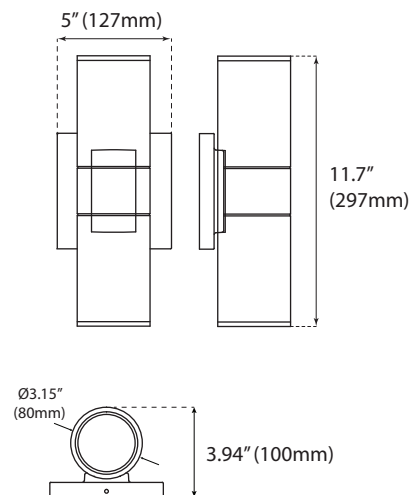

ORDERING

Watts (W)	Ordering Code	Description	Color Temp (K)	Lumens (lm)	Equiv. Wattage (W)	Size	Beam Angle	Color	Voltage	Wet	ES
 Up/Down Wall Sconce (Black)											
10	7026	LED-FXDWS10/830/BK	3000K	700	90	2.5" x 6.7"	38°	Black	120V	•	•
10	7027	LED-FXDWS10/850/BK	5000K	700	90	2.5" x 6.7"	38°	Black	120V	•	•
20	7064	LED-FXDWS20/830/BK	3000K	1,400	200	3.15" x 11.7"	38°	Black	120V	•	•
20	7065	LED-FXDWS20/850/BK	5000K	1,400	200	3.15" x 11.7"	38°	Black	120V	•	•
 Up/Down Wall Sconce (White)											
10	7068	LED-FXDWS10/830/WH	3000K	700	90	2.5" x 6.7"	38°	White	120V	•	•
10	7069	LED-FXDWS10/850/WH	5000K	700	90	2.5" x 6.7"	38°	White	120V	•	•
20	7070	LED-FXDWS20/830/WH	3000K	1,400	200	3.15" x 11.7"	38°	White	120V	•	•
20	7071	LED-FXDWS20/850/WH	5000K	1,400	200	3.15" x 11.7"	38°	White	120V	•	•
 Up/Down Wall Sconce (Nickel)											
10	7022	LED-FXDWS10/830/NI	3000K	700	90	2.5" x 6.7"	38°	Nickel	120V	•	•
20	7023	LED-FXDWS20/830/NI	3000K	1,400	200	3.15" x 11.7"	38°	Nickel	120V	•	•
 Wall Sconce (Black)											
25	7792	LED-FX5DWS25/33S/930/BK	3000K	1,750	250	5" x 7.5"	33°	Black	120-277V	•	•

■ SPECIFICATIONS

FXDWS10 (10 Watt)

Weight: 1.54-lbs

FXDWS20 (20 Watt)

Weight: 2.43-lbs

FX5DWS25 (25 Watt)

Weight: 3.75-lbs

PHOTOMETRICS CHART

DWS - up/down Wall Sconce (10W)

	Illuminance at a Distance	
	Center Beam fc	Beam Width
2.5R	0.87 fc	1.2 ft 1.9 ft
5.0R	0.22 fc	2.3 ft 3.8 ft
7.5R	0.10 fc	3.5 ft 5.6 ft
10.0R	0.05 fc	4.7 ft 7.5 ft
12.5R	0.03 fc	5.8 ft 9.4 ft
15.0R	0.02 fc	7.0 ft 11.3 ft

■ Vert. Spread: 26.2°
■ Horiz. Spread: 41.2°

DWS - up/down Wall Sconce (20 Watt)

	Illuminance at a Distance	
	Center Beam fc	Beam Width
2.5R	2.02 fc	1.0 ft 1.3 ft
5.0R	0.51 fc	2.1 ft 2.5 ft
7.5R	0.22 fc	3.1 ft 3.8 ft
10.0R	0.13 fc	4.1 ft 5.0 ft
12.5R	0.08 fc	5.2 ft 6.3 ft
15.0R	0.06 fc	6.2 ft 7.5 ft