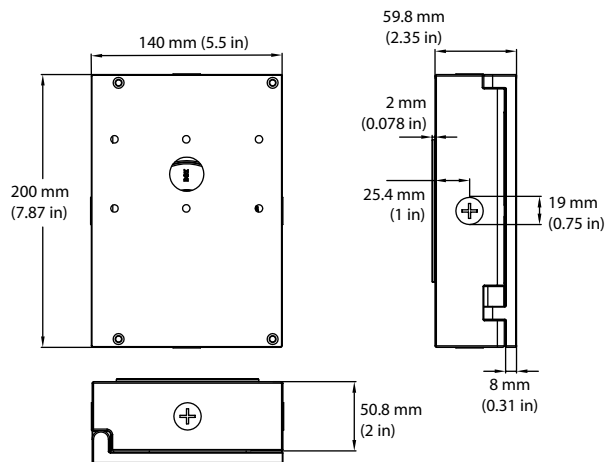

Wall Mount

- P10198 MT-SAL/WM/DB
- P10199 MT-SAL/WM/WH