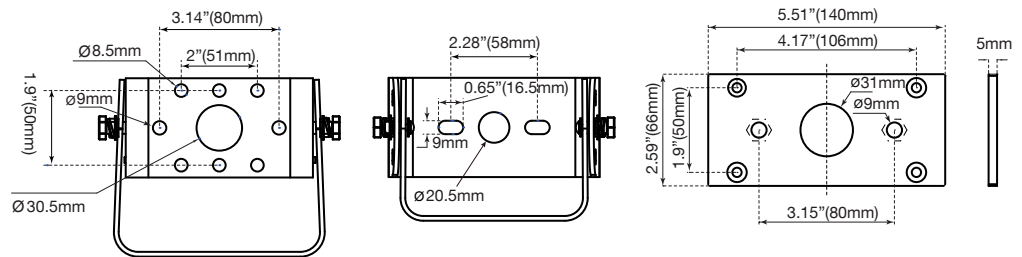

SPECIFICATIONS

29W~100W

Weight: 29W: 6-lbs
 50W: 6-lbs
 75W: 6-lbs
 100W: 6-lbs

150W~360W

Weight: 150W: 22-lbs
 180W: 23.6-lbs
 240W: 24.5-lbs
 360W: 25.5-lbs

ORDERING

Watts (W)	Ordering Code	Description	Color Temp (K)	Lumens (lm)	Equiv. Wattage (W)	Voltage	Beam Angle	Rated Hrs	Color	IP 65	DLC (P)
-----------	---------------	-------------	----------------	-------------	--------------------	---------	------------	-----------	-------	-------	---------

MOUNTING SPECIFICATIONS

SOLD SEPARATELY

Slip Fitter - SF

- P10101 MT-SAL/SF/DB
- P10209 MT-SAL/SF/BK
- P10102 MT-SAL/SF/WH

Swivel Bracket - SB

- P10103 MT-SAL/SB/DB
- P10210 MT-SAL/SB/BK
- P10104 MT-SAL/SB/WH