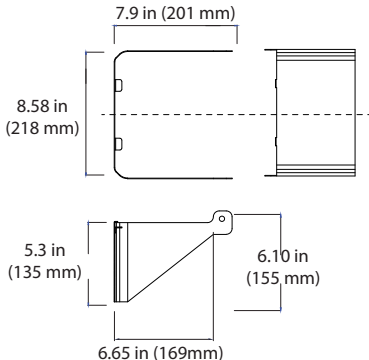

MOUNTING SPECIFICATIONS

SOLD SEPARATELY

Shield (29W~100W)

Front

- P10213 GSF-SAL-S/DB
- P10214 GSF-SAL-S/WH