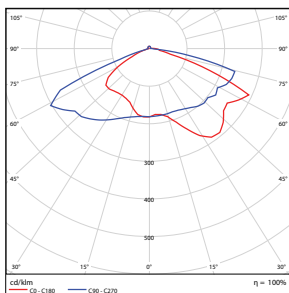

Pendant Mount
(rigid pole not included)

PHOTOMETRICS CHART

29W - Type3

Illuminance at a Distance

Center Beam Ft.	Beam Width	Beam Area
3.0 ft	8.5 ft	3.0 ft
5.0 ft	16.9 ft	6.1 ft
10.0 ft	33.8 ft	12.2 ft
15.0 ft	50.7 ft	18.3 ft
20.0 ft	67.6 ft	24.4 ft
25.0 ft	84.5 ft	30.5 ft
30.0 ft	101.4 ft	36.6 ft

Vert. Spread: 80.7°
Horiz. Spread: 33.8°

29W - Type4

Illuminance at a Distance

Center Beam Ft.	Beam Width	Beam Area
3.0 ft	10.9 ft	12.3 ft
5.0 ft	22.1 ft	25.1 ft
10.0 ft	43.9 ft	49.0 ft
15.0 ft	65.7 ft	72.9 ft
20.0 ft	87.5 ft	96.8 ft
25.0 ft	109.3 ft	120.7 ft
30.0 ft	131.1 ft	144.6 ft