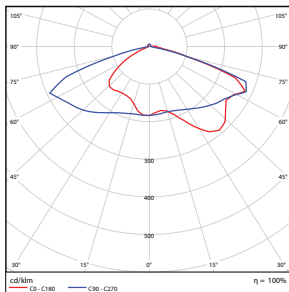

Vert. Spread: 80.7°
Horiz. Spread: 30.2°

50W - Type4

Illuminance at a Distance

Center Beam Ft.	Beam Width	Beam Area
3.0 ft	12.7 ft	12.6 ft
5.0 ft	25.4 ft	25.6 ft
10.0 ft	50.8 ft	51.2 ft
15.0 ft	76.2 ft	76.8 ft
20.0 ft	101.6 ft	102.4 ft
25.0 ft	127.0 ft	128.0 ft
30.0 ft	152.4 ft	153.6 ft

Vert. Spread: 125.1°
Horiz. Spread: 124.7°

50W - Type5

Illuminance at a Distance

Center Beam Ft.	Beam Width	Beam Area
3.0 ft	15.0 ft	15.1 ft
5.0 ft	30.0 ft	30.1 ft
10.0 ft	60.0 ft	60.2 ft
15.0 ft	90.0 ft	90.3 ft
20.0 ft	120.0 ft	120.4 ft
25.0 ft	150.0 ft	150.5 ft
30.0 ft	180.0 ft	180.6 ft

Vert. Spread: 112.0°
Horiz. Spread: 112.8°

75W - Type3

Illuminance at a Distance

Center Beam Ft.	Beam Width	Beam Area
3.0 ft	10.9 ft	5.0 ft
5.0 ft	21.8 ft	10.1 ft
10.0 ft	43.6 ft	20.2 ft
15.0 ft	65.4 ft	30.3 ft
20.0 ft	87.2 ft	40.4 ft
25.0 ft	109.0 ft	50.5 ft
30.0 ft	130.8 ft	60.6 ft

Vert. Spread: 85.0°
Horiz. Spread: 53.5°

75W - Type4

Illuminance at a Distance

Center Beam Ft.	Beam Width	Beam Area
3.0 ft	14.0 ft	12.4 ft
5.0 ft	28.0 ft	25.3 ft
10.0 ft	56.0 ft	50.6 ft
15.0 ft	84.0 ft	75.9 ft
20.0 ft	112.0 ft	101.2 ft
25.0 ft	140.0 ft	126.5 ft
30.0 ft	168.0 ft	151.8 ft