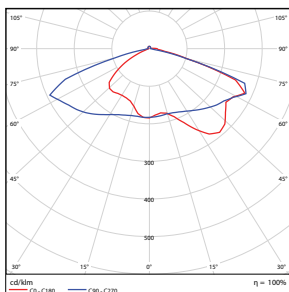

Vert. Spread: 80.7°
Horiz. Spread: 33.8°

29W - Type4

Illuminance at a Distance

Center Beam Ft.	Beam Width	Beam Area
3.0 ft	10.9 ft	12.3 ft
5.0 ft	22.1 ft	25.1 ft
10.0 ft	43.9 ft	49.0 ft
15.0 ft	65.7 ft	72.9 ft
20.0 ft	87.5 ft	96.8 ft
25.0 ft	109.3 ft	120.7 ft
30.0 ft	131.1 ft	144.6 ft

Vert. Spread: 117.6°
Horiz. Spread: 123.8°

29W - Type5

Illuminance at a Distance

Center Beam Ft.	Beam Width	Beam Area
3.0 ft	15.1 ft	14.3 ft
5.0 ft	30.2 ft	29.9 ft
10.0 ft	60.4 ft	44.8 ft
15.0 ft	90.6 ft	60.8 ft
20.0 ft	120.8 ft	76.8 ft
25.0 ft	151.0 ft	92.8 ft
30.0 ft	181.2 ft	108.8 ft

Vert. Spread: 113.0°
Horiz. Spread: 112.4°

50W - Type3

Illuminance at a Distance

Center Beam Ft.	Beam Width	Beam Area
3.0 ft	9.8 ft	4.7 ft
5.0 ft	19.6 ft	9.4 ft
10.0 ft	39.2 ft	18.8 ft
15.0 ft	58.8 ft	28.2 ft
20.0 ft	78.4 ft	37.6 ft
25.0 ft	98.0 ft	47.0 ft
30.0 ft	117.6 ft	56.4 ft

Vert. Spread: 80.7°
Horiz. Spread: 30.2°

50W - Type4

Illuminance at a Distance

Center Beam Ft.	Beam Width	Beam Area
3.0 ft	12.7 ft	12.6 ft
5.0 ft	25.4 ft	25.6 ft
10.0 ft	50.8 ft	51.2 ft
15.0 ft	76.2 ft	76.8 ft
20.0 ft	101.6 ft	102.4 ft
25.0 ft	127.0 ft	128.0 ft
30.0 ft	152.4 ft	153.6 ft