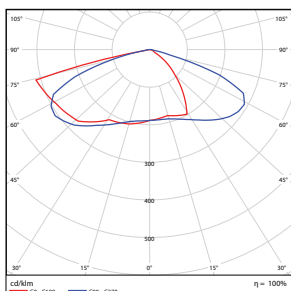

Vert. Spread: 94.7°
HORIZ. Spread: 124.1°

240W - Type4

Illuminance at a Distance:
Center Beam Ft. Beam Width

3.0ft	442 fc	11.7 ft	2.9 ft
6.2ft	107 fc	23.7 ft	5.6 ft
10.0ft	48.1 fc	35.3 ft	8.4 ft
13.3ft	27.2 fc	47.0 ft	11.2 ft
16.7ft	17.2 fc	58.8 ft	14.0 ft
20.0ft	12.0 fc	70.6 ft	16.8 ft

Vert. Spread: 120.9°
HORIZ. Spread: 45.6°

240W - Type5

Illuminance at a Distance:
Center Beam Ft. Beam Width

3.0ft	450 fc	14.0 ft	14.6 ft
10.0ft	114 fc	29.5 ft	29.2 ft
15.0ft	50.9 fc	44.3 ft	43.8 ft
20.0ft	28.6 fc	59.0 ft	58.4 ft
25.0ft	18.3 fc	73.0 ft	73.0 ft
30.0ft	12.7 fc	86.6 ft	87.7 ft

Vert. Spread: 111.8°
HORIZ. Spread: 111.8°

360W - Type3

Illuminance at a Distance:
Center Beam Ft. Beam Width

3.0ft	590 fc	10.7 ft	25.3 ft
10.0ft	127 fc	21.3 ft	40.7 ft
15.0ft	86.4 fc	32.0 ft	61.0 ft
20.0ft	51.7 fc	42.7 ft	81.3 ft
25.0ft	28.3 fc	53.4 ft	101.7 ft
30.0ft	14.1 fc	64.0 ft	122.0 ft

Vert. Spread: 93.7°
HORIZ. Spread: 127.6°

360W - Type4

Illuminance at a Distance:
Center Beam Ft. Beam Width

3.0ft	661 fc	9.4 ft	13.0 ft
6.2ft	160 fc	19.0 ft	26.3 ft
10.0ft	72.0 fc	28.4 ft	39.3 ft
13.3ft	48.7 fc	37.7 ft	52.2 ft
16.7ft	25.8 fc	47.4 ft	65.6 ft
20.0ft	18.0 fc	56.6 ft	78.6 ft