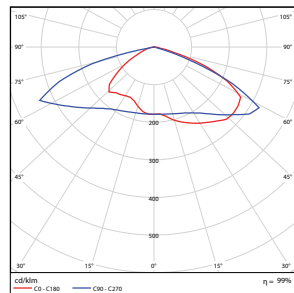

Vert. Spread: 91.1°
Horiz. Spread: 127.1°

100W - Type4

Illuminance at a Distance
Center Beam Ft. Beam Width

Height	Center Beam Ft.	Beam Width
3.3ft	194 ft	8.1 ft
6.7ft	47.1 ft	16.5 ft
10.1ft	21.2 ft	24.6 ft
13.5ft	12.0 ft	32.7 ft
16.9ft	7.59 ft	41.0 ft
20.3ft	5.29 ft	49.1 ft

Vert. Spread: 101.7°
Horiz. Spread: 146.5°

100W - Type5

Illuminance at a Distance
Center Beam Ft. Beam Width

Height	Center Beam Ft.	Beam Width
5.0ft	154 ft	14.9 ft
10.0ft	38.6 ft	29.9 ft
15.0ft	17.1 ft	44.9 ft
20.0ft	9.65 ft	59.9 ft
25.0ft	6.17 ft	74.7 ft
30.0ft	4.29 ft	89.6 ft

Vert. Spread: 112.4°
Horiz. Spread: 112.9°

150W - Type3

Illuminance at a Distance
Center Beam Ft. Beam Width

Height	Center Beam Ft.	Beam Width
5.0ft	190 ft	8.7 ft
10.0ft	47.5 ft	17.5 ft
15.0ft	21.1 ft	26.2 ft
20.0ft	11.9 ft	35.0 ft
25.0ft	7.60 ft	43.7 ft
30.0ft	5.29 ft	52.4 ft

Vert. Spread: 82.3°
Horiz. Spread: 132.7°

150W - Type4

Illuminance at a Distance
Center Beam Ft. Beam Width

Height	Center Beam Ft.	Beam Width
3.3ft	310 ft	9.0 ft
6.7ft	75.2 ft	18.3 ft
10.1ft	33.7 ft	27.3 ft
13.5ft	19.1 ft	36.3 ft
16.9ft	12.1 ft	45.6 ft
20.3ft	8.44 ft	54.6 ft