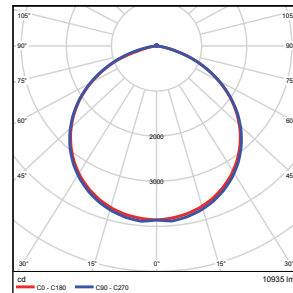

Vert. Spread: 125.1°
Horiz. Spread: 124.1°

75W - Type5

Illuminance at a Distance

Center Beam Ft.	Beam Width	Beam Area
3.0 ft	15.2 ft	15.3 ft
5.0 ft	30.4 ft	30.7 ft
10.0 ft	60.8 ft	61.4 ft
15.0 ft	91.2 ft	92.1 ft
20.0 ft	121.6 ft	122.8 ft
25.0 ft	152.0 ft	153.5 ft
30.0 ft	182.4 ft	184.2 ft

Vert. Spread: 113.1°
Horiz. Spread: 113.8°

PHOTOMETRICS CHART

100W - Type3

Illuminance at a Distance
Center Beam Ft. Beam Width

Height	Center Beam Ft.	Beam Width
5.0ft	124 ft	20.1 ft
10.0ft	31.0 ft	49.2 ft
15.0ft	13.8 ft	69.3 ft
20.0ft	7.76 ft	89.5 ft
25.0ft	4.87 ft	109.6 ft
30.0ft	3.45 ft	129.7 ft

Vert. Spread: 91.1°
Horiz. Spread: 127.1°

100W - Type4

Illuminance at a Distance
Center Beam Ft. Beam Width

Height	Center Beam Ft.	Beam Width
3.3ft	194 ft	8.1 ft
6.7ft	47.1 ft	16.5 ft
10.1ft	21.2 ft	24.6 ft
13.5ft	12.0 ft	32.7 ft
16.9ft	7.59 ft	41.0 ft
20.3ft	5.29 ft	49.1 ft

Vert. Spread: 101.7°
Horiz. Spread: 146.5°

100W - Type5

Illuminance at a Distance
Center Beam Ft. Beam Width

Height	Center Beam Ft.	Beam Width
5.0ft	154 ft	14.9 ft
10.0ft	38.6 ft	29.9 ft
15.0ft	17.1 ft	44.9 ft
20.0ft	9.65 ft	59.9 ft
25.0ft	6.17 ft	74.7 ft
30.0ft	4.29 ft	89.6 ft