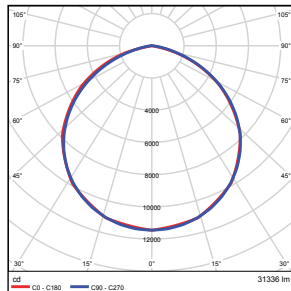

Vert. Spread: 123.9°
Horiz. Spread: 113.6°

180W - Type5

Illuminance at a Distance
Center Beam Ft. Beam Width

Height	Center Beam Ft.	Beam Width
5.0ft	341 ft	14.8 ft
10.0ft	85.2 ft	29.7 ft
15.0ft	37.9 ft	44.5 ft
20.0ft	21.3 ft	59.4 ft
25.0ft	13.6 ft	74.2 ft
30.0ft	9.47 ft	89.1 ft

Vert. Spread: 112.1°
Horiz. Spread: 111.2°

PHOTOMETRICS CHART

240W - Type3

Illuminance at a Distance:
Center Beam Ft. Beam Width

3.0ft	291 fc	5.1 ft	23.6 ft
10.0ft	72.7 fc	18.2 ft	47.3 ft
15.0ft	32.7 fc	27.4 ft	70.9 ft
20.0ft	18.2 fc	36.5 ft	94.5 ft
25.0ft	11.6 fc	45.6 ft	118.2 ft
30.0ft	8.07 fc	54.7 ft	141.8 ft

Vert. Spread: 94.7°
HORIZ. Spread: 124.1°

240W - Type4

Illuminance at a Distance:
Center Beam Ft. Beam Width

3.0ft	442 fc	11.7 ft	2.9 ft
6.2ft	107 fc	23.7 ft	5.6 ft
10.0ft	48.1 fc	35.3 ft	8.4 ft
13.3ft	27.2 fc	47.0 ft	11.2 ft
16.7ft	17.2 fc	58.8 ft	14.0 ft
20.0ft	12.0 fc	70.6 ft	16.8 ft

Vert. Spread: 120.9°
HORIZ. Spread: 45.6°

240W - Type5

Illuminance at a Distance:
Center Beam Ft. Beam Width

3.0ft	450 fc	14.0 ft	14.6 ft
10.0ft	114 fc	29.5 ft	29.2 ft
15.0ft	50.9 fc	44.3 ft	43.8 ft
20.0ft	28.6 fc	59.0 ft	58.4 ft
25.0ft	18.3 fc	73.0 ft	73.0 ft
30.0ft	12.7 fc	86.6 ft	87.7 ft