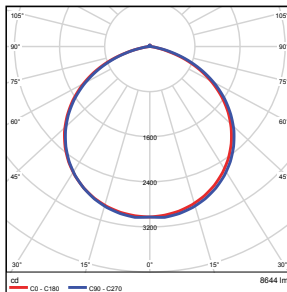

Vert. Spread: 125.1°
Horiz. Spread: 124.7°

50W - Type5

Illuminance at a Distance

Center Beam Ft.	Beam Width	Beam Area
3.0 ft	15.0 ft	15.1 ft
5.0 ft	30.0 ft	30.1 ft
10.0 ft	60.0 ft	60.2 ft
15.0 ft	90.0 ft	90.3 ft
20.0 ft	120.0 ft	120.4 ft
25.0 ft	150.0 ft	150.5 ft
30.0 ft	180.0 ft	180.6 ft

Vert. Spread: 112.0°
Horiz. Spread: 112.8°

75W - Type3

Illuminance at a Distance

Center Beam Ft.	Beam Width	Beam Area
3.0 ft	10.9 ft	5.0 ft
5.0 ft	21.8 ft	10.1 ft
10.0 ft	43.6 ft	20.2 ft
15.0 ft	65.4 ft	30.3 ft
20.0 ft	87.2 ft	40.4 ft
25.0 ft	109.0 ft	50.5 ft
30.0 ft	130.8 ft	60.6 ft

Vert. Spread: 85.0°
Horiz. Spread: 53.5°

75W - Type4

Illuminance at a Distance

Center Beam Ft.	Beam Width	Beam Area
3.0 ft	14.0 ft	12.4 ft
5.0 ft	28.0 ft	25.3 ft
10.0 ft	56.0 ft	50.6 ft
15.0 ft	84.0 ft	75.9 ft
20.0 ft	112.0 ft	101.2 ft
25.0 ft	140.0 ft	126.5 ft
30.0 ft	168.0 ft	151.8 ft

Vert. Spread: 125.1°
Horiz. Spread: 124.1°

75W - Type5

Illuminance at a Distance

Center Beam Ft.	Beam Width	Beam Area
3.0 ft	15.2 ft	15.3 ft
5.0 ft	30.4 ft	30.7 ft
10.0 ft	60.8 ft	61.4 ft
15.0 ft	91.2 ft	92.1 ft
20.0 ft	121.6 ft	122.8 ft
25.0 ft	152.0 ft	153.5 ft
30.0 ft	182.4 ft	184.2 ft