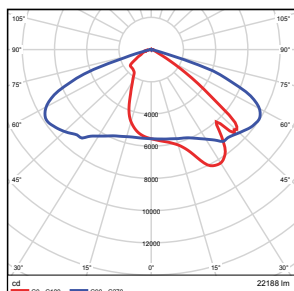

Vert. Spread: 112.1°
Horiz. Spread: 111.2°

PHOTOMETRICS CHART

240W - Type3

Illuminance at a Distance:
Center Beam Ft. Beam Width

3.0ft	291 fc	5.1 ft	23.6 ft
10.0ft	72.7 fc	18.2 ft	47.3 ft
15.0ft	32.7 fc	27.4 ft	70.9 ft
20.0ft	18.2 fc	36.5 ft	94.5 ft
25.0ft	11.6 fc	45.6 ft	118.2 ft
30.0ft	8.07 fc	54.7 ft	141.8 ft

Vert. Spread: 94.7°
HORIZ. Spread: 124.1°

240W - Type4

Illuminance at a Distance:
Center Beam Ft. Beam Width

3.0ft	442 fc	11.7 ft	2.9 ft
6.2ft	107 fc	23.7 ft	5.6 ft
10.0ft	48.1 fc	35.3 ft	8.4 ft
13.3ft	27.2 fc	47.0 ft	11.2 ft
16.7ft	17.2 fc	58.8 ft	14.0 ft
20.0ft	12.0 fc	70.6 ft	16.8 ft

Vert. Spread: 120.9°
HORIZ. Spread: 45.6°

240W - Type5

Illuminance at a Distance:
Center Beam Ft. Beam Width

3.0ft	450 fc	14.0 ft	14.6 ft
10.0ft	114 fc	29.5 ft	29.2 ft
15.0ft	50.9 fc	44.3 ft	43.8 ft
20.0ft	28.6 fc	59.0 ft	58.4 ft
25.0ft	18.3 fc	73.0 ft	73.0 ft
30.0ft	12.7 fc	86.6 ft	87.7 ft

Vert. Spread: 111.8°
HORIZ. Spread: 111.8°

360W - Type3

Illuminance at a Distance:
Center Beam Ft. Beam Width

3.0ft	590 fc	10.7 ft	25.3 ft
10.0ft	127 fc	21.3 ft	40.7 ft
15.0ft	86.4 fc	32.0 ft	61.0 ft
20.0ft	51.7 fc	42.7 ft	81.3 ft
25.0ft	28.3 fc	53.4 ft	101.7 ft
30.0ft	14.1 fc	64.0 ft	122.0 ft