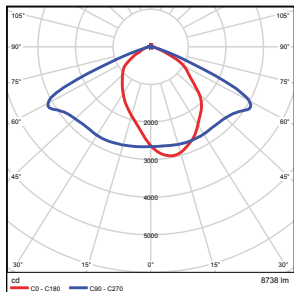

Vert. Spread: 80.7°
Horiz. Spread: 30.2°

50W - Type4

Illuminance at a Distance

Center Beam Ft.	Beam Width	Beam Area
3.0 ft	12.7 ft	12.6 ft
5.0 ft	25.4 ft	25.6 ft
10.0 ft	50.8 ft	51.2 ft
15.0 ft	76.2 ft	76.8 ft
20.0 ft	101.6 ft	102.4 ft
25.0 ft	127.0 ft	128.0 ft
30.0 ft	152.4 ft	153.6 ft

Vert. Spread: 125.1°
Horiz. Spread: 124.7°

50W - Type5

Illuminance at a Distance

Center Beam Ft.	Beam Width	Beam Area
3.0 ft	15.0 ft	15.1 ft
5.0 ft	30.0 ft	30.1 ft
10.0 ft	60.0 ft	60.2 ft
15.0 ft	90.0 ft	90.3 ft
20.0 ft	120.0 ft	120.4 ft
25.0 ft	150.0 ft	150.5 ft
30.0 ft	180.0 ft	180.6 ft

Vert. Spread: 112.0°
Horiz. Spread: 112.8°

75W - Type3

Illuminance at a Distance

Center Beam Ft.	Beam Width	Beam Area
3.0 ft	10.9 ft	5.0 ft
5.0 ft	21.8 ft	10.1 ft
10.0 ft	43.6 ft	20.2 ft
15.0 ft	65.4 ft	30.3 ft
20.0 ft	87.2 ft	40.4 ft
25.0 ft	109.0 ft	50.5 ft
30.0 ft	130.8 ft	60.6 ft