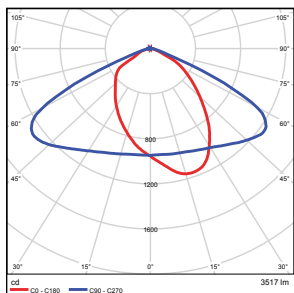

Pendant Mount
(rigid pole not included)

PHOTOMETRICS CHART

29W - Type3

Illuminance at a Distance

Center Beam Ft.	Beam Width	Beam Area
3.0 ft	8.5 ft	3.0 ft
5.0 ft	16.9 ft	6.1 ft
10.0 ft	33.8 ft	12.2 ft
15.0 ft	50.7 ft	18.3 ft
20.0 ft	67.6 ft	24.4 ft
25.0 ft	84.5 ft	30.5 ft
30.0 ft	101.4 ft	36.6 ft