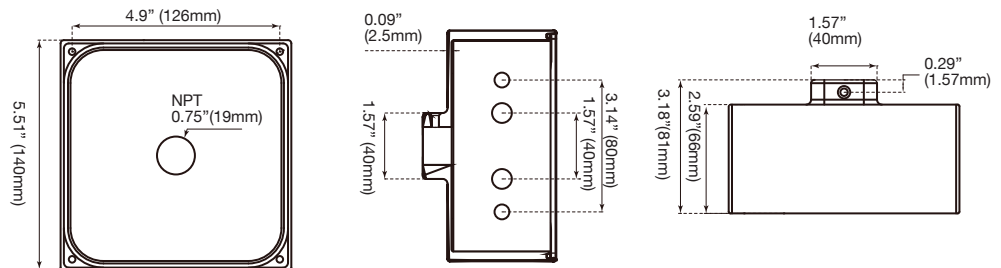

Dual Pendant Box

- P10107 MT-SAL/DPB/DB
- P10108 MT-SAL/DPB/WH