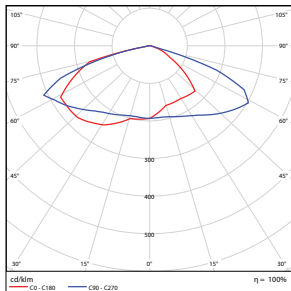

Vert. Spread: 83.0°
Horiz. Spread: 134.5°

180W - Type4

Illuminance at a Distance
Center Beam Ft. Beam Width

Height	Center Beam Ft.	Beam Width
3.3ft	353 ft	12.4 ft
6.7ft	85.7 ft	25.2 ft
10.1ft	38.5 ft	37.5 ft
13.5ft	21.8 ft	49.9 ft
16.9ft	13.8 ft	62.7 ft
20.3ft	9.62 ft	75.1 ft

Vert. Spread: 123.9°
Horiz. Spread: 113.6°

180W - Type5

Illuminance at a Distance
Center Beam Ft. Beam Width

Height	Center Beam Ft.	Beam Width
5.0ft	341 ft	14.8 ft
10.0ft	85.2 ft	29.7 ft
15.0ft	37.9 ft	44.5 ft
20.0ft	21.3 ft	59.4 ft
25.0ft	13.6 ft	74.2 ft
30.0ft	9.47 ft	89.1 ft

Vert. Spread: 112.1°
Horiz. Spread: 111.2°

PHOTOMETRICS CHART

240W - Type3

Illuminance at a Distance:
Center Beam Ft. Beam Width

3.0ft	291 fc	5.1 ft	23.6 ft
10.0ft	72.7 fc	18.2 ft	47.3 ft
15.0ft	32.7 fc	27.4 ft	70.9 ft
20.0ft	18.2 fc	36.5 ft	94.5 ft
25.0ft	11.6 fc	45.6 ft	118.2 ft
30.0ft	8.07 fc	54.7 ft	141.8 ft

Vert. Spread: 94.7°
HORIZ. Spread: 124.1°

240W - Type4

Illuminance at a Distance:
Center Beam Ft. Beam Width

3.0ft	442 fc	11.7 ft	2.9 ft
6.2ft	107 fc	23.7 ft	5.6 ft
10.0ft	48.1 fc	35.3 ft	8.4 ft
13.3ft	27.2 fc	47.0 ft	11.2 ft
16.7ft	17.2 fc	58.8 ft	14.0 ft
20.0ft	12.0 fc	70.6 ft	16.8 ft