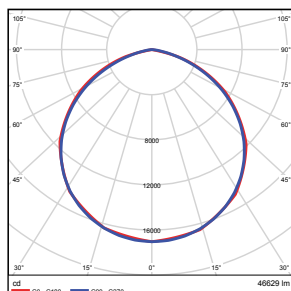

Vert. Spread: 120.9°
HORIZ. Spread: 45.6°

240W - Type5

Illuminance at a Distance:
Center Beam Ft. Beam Width

3.0ft	450 fc	14.0 ft	14.6 ft
10.0ft	114 fc	29.5 ft	29.2 ft
15.0ft	50.9 fc	44.3 ft	43.8 ft
20.0ft	28.6 fc	59.0 ft	58.4 ft
25.0ft	18.3 fc	73.0 ft	73.0 ft
30.0ft	12.7 fc	86.6 ft	87.7 ft

Vert. Spread: 111.8°
HORIZ. Spread: 111.8°

360W - Type3

Illuminance at a Distance:
Center Beam Ft. Beam Width

3.0ft	590 fc	10.7 ft	25.3 ft
10.0ft	127 fc	21.3 ft	40.7 ft
15.0ft	86.4 fc	32.0 ft	61.0 ft
20.0ft	51.7 fc	42.7 ft	81.3 ft
25.0ft	28.3 fc	53.4 ft	101.7 ft
30.0ft	14.1 fc	64.0 ft	122.0 ft

Vert. Spread: 93.7°
HORIZ. Spread: 127.6°

360W - Type4

Illuminance at a Distance:
Center Beam Ft. Beam Width

3.0ft	661 fc	9.4 ft	13.0 ft
6.2ft	160 fc	19.0 ft	26.3 ft
10.0ft	72.0 fc	28.4 ft	39.3 ft
13.3ft	48.7 fc	37.7 ft	52.2 ft
16.7ft	25.8 fc	47.4 ft	65.6 ft
20.0ft	18.0 fc	56.6 ft	78.6 ft

Vert. Spread: 109.6°
HORIZ. Spread: 53.9°

360W - Type5

Illuminance at a Distance:
Center Beam Ft. Beam Width

3.0ft	681 fc	14.8 ft	14.5 ft
10.0ft	170 fc	29.7 ft	29.0 ft
15.0ft	75.7 fc	44.5 ft	43.1 ft
20.0ft	42.6 fc	59.4 ft	57.9 ft
25.0ft	27.3 fc	74.2 ft	72.4 ft
30.0ft	18.9 fc	89.1 ft	86.9 ft