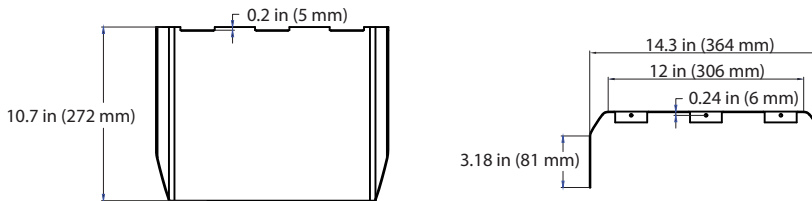

Shield (150W~360W)

Front

- P10215 GSF-SAL-L/DB
- P10216 GSF-SAL-L/WH