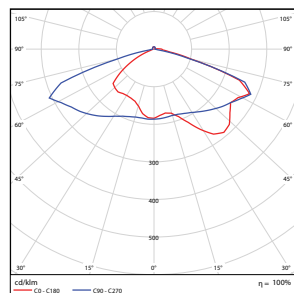

Vert. Spread: 85.0°
Horiz. Spread: 53.5°

75W - Type4

Illuminance at a Distance

Center Beam Ft.	Beam Width	Beam Area
3.0 ft	14.0 ft	12.4 ft
5.0 ft	28.0 ft	25.3 ft
10.0 ft	56.0 ft	50.6 ft
15.0 ft	84.0 ft	75.9 ft
20.0 ft	112.0 ft	101.2 ft
25.0 ft	140.0 ft	126.5 ft
30.0 ft	168.0 ft	151.8 ft

Vert. Spread: 125.1°
Horiz. Spread: 124.1°

75W - Type5

Illuminance at a Distance

Center Beam Ft.	Beam Width	Beam Area
3.0 ft	15.2 ft	15.3 ft
5.0 ft	30.4 ft	30.7 ft
10.0 ft	60.8 ft	61.4 ft
15.0 ft	91.2 ft	92.1 ft
20.0 ft	121.6 ft	122.8 ft
25.0 ft	152.0 ft	153.5 ft
30.0 ft	182.4 ft	184.2 ft

Vert. Spread: 113.1°
Horiz. Spread: 113.8°

PHOTOMETRICS CHART

100W - Type3

Illuminance at a Distance
Center Beam Ft. Beam Width

Height	Center Beam Ft.	Beam Width
5.0ft	124 ft	20.1 ft
10.0ft	31.0 ft	49.2 ft
15.0ft	13.8 ft	69.3 ft
20.0ft	7.76 ft	89.5 ft
25.0ft	4.87 ft	109.6 ft
30.0ft	3.45 ft	129.7 ft

Vert. Spread: 91.1°
Horiz. Spread: 127.1°

100W - Type4

Illuminance at a Distance
Center Beam Ft. Beam Width

Height	Center Beam Ft.	Beam Width
3.3ft	194 ft	8.1 ft
6.7ft	47.1 ft	16.5 ft
10.1ft	21.2 ft	24.6 ft
13.5ft	12.0 ft	32.7 ft
16.9ft	7.59 ft	41.0 ft
20.3ft	5.29 ft	49.1 ft