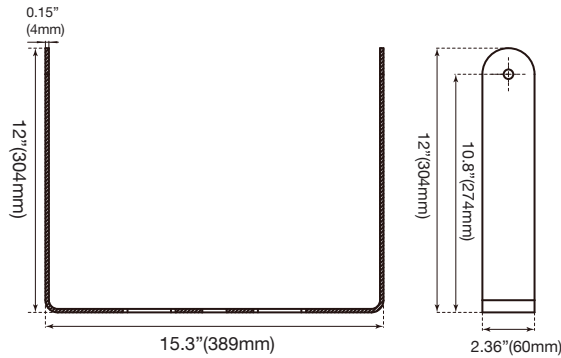

Yoke - 15" (150W-360W)

- P10113 MT-SAL/YK15/DB
- P10114 MT-SAL/YK15/WH