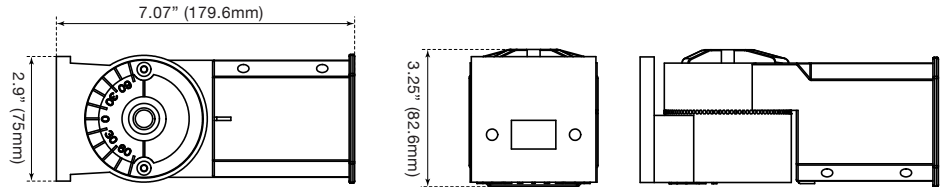

MOUNTING SPECIFICATIONS

SOLD SEPARATELY

Slip Fitter - SF

- P10101 MT-SAL/SF/DB
- P10209 MT-SAL/SF/BK
- P10102 MT-SAL/SF/WH