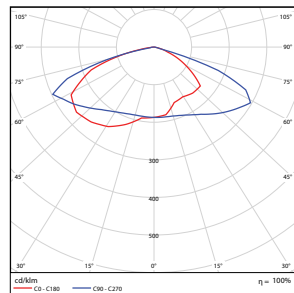

Vert. Spread: 82.3°
Horiz. Spread: 132.7°

150W - Type4

Illuminance at a Distance
Center Beam Ft. Beam Width

Height	Center Beam Ft.	Beam Width
3.3ft	310 ft	9.0 ft
6.7ft	75.2 ft	18.3 ft
10.1ft	33.7 ft	27.3 ft
13.5ft	19.1 ft	36.3 ft
16.9ft	12.1 ft	45.6 ft
20.3ft	8.44 ft	54.6 ft

Vert. Spread: 107.6°
Horiz. Spread: 91.1°

150W - Type5

Illuminance at a Distance
Center Beam Ft. Beam Width

Height	Center Beam Ft.	Beam Width
5.0ft	154 ft	14.9 ft
10.0ft	38.6 ft	29.9 ft
15.0ft	17.1 ft	44.9 ft
20.0ft	9.65 ft	59.9 ft
25.0ft	6.17 ft	74.7 ft
30.0ft	4.29 ft	89.6 ft

Vert. Spread: 112.4°
Horiz. Spread: 112.9°

180W - Type3

Illuminance at a Distance
Center Beam Ft. Beam Width

Height	Center Beam Ft.	Beam Width
5.0ft	221 ft	8.9 ft
10.0ft	55.3 ft	17.8 ft
15.0ft	24.6 ft	26.8 ft
20.0ft	13.8 ft	35.8 ft
25.0ft	8.85 ft	44.7 ft
30.0ft	6.15 ft	53.7 ft

Vert. Spread: 83.0°
Horiz. Spread: 134.5°

180W - Type4

Illuminance at a Distance
Center Beam Ft. Beam Width

Height	Center Beam Ft.	Beam Width
3.3ft	353 ft	12.4 ft
6.7ft	85.7 ft	25.2 ft
10.1ft	38.5 ft	37.5 ft
13.5ft	21.8 ft	49.9 ft
16.9ft	13.8 ft	62.7 ft
20.3ft	9.62 ft	75.1 ft