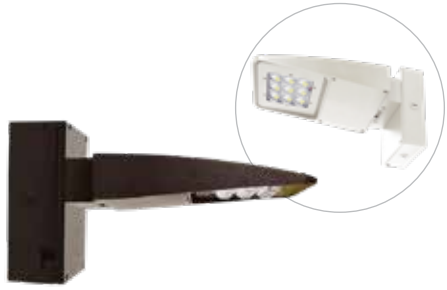

MOUNTINGS

Wall Mount

Wall Mount + EA6

Swivel Bracket

6" Extended Arm

Round Pole Mounting Adaptor

Slip Fitter

Yoke Mount