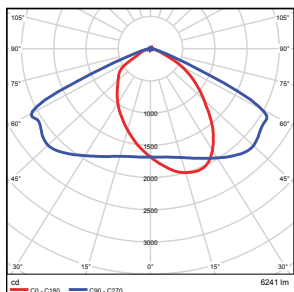

Vert. Spread: 80.7°
Horiz. Spread: 33.8°

29W - Type4

Illuminance at a Distance

Center Beam Ft.	Beam Width	Beam Area
3.0 ft	10.9 ft	12.3 ft
5.0 ft	22.1 ft	25.1 ft
10.0 ft	43.9 ft	49.0 ft
15.0 ft	65.7 ft	72.9 ft
20.0 ft	87.5 ft	96.8 ft
25.0 ft	109.3 ft	120.7 ft
30.0 ft	131.1 ft	144.6 ft

Vert. Spread: 117.6°
Horiz. Spread: 123.8°

29W - Type5

Illuminance at a Distance

Center Beam Ft.	Beam Width	Beam Area
3.0 ft	15.1 ft	14.3 ft
5.0 ft	30.2 ft	29.9 ft
10.0 ft	60.4 ft	44.8 ft
15.0 ft	90.6 ft	60.8 ft
20.0 ft	120.8 ft	76.8 ft
25.0 ft	151.0 ft	92.8 ft
30.0 ft	181.2 ft	108.8 ft

Vert. Spread: 113.0°
Horiz. Spread: 112.4°

50W - Type3

Illuminance at a Distance

Center Beam Ft.	Beam Width	Beam Area
3.0 ft	9.8 ft	4.7 ft
5.0 ft	19.6 ft	9.4 ft
10.0 ft	39.2 ft	18.8 ft
15.0 ft	58.8 ft	28.2 ft
20.0 ft	78.4 ft	37.6 ft
25.0 ft	98.0 ft	47.0 ft
30.0 ft	117.6 ft	56.4 ft