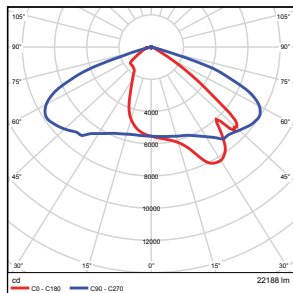

Vert. Spread: 112.4°
Horiz. Spread: 112.9°

150W - Type3

Illuminance at a Distance
Center Beam Ft. Beam Width

Height	Center Beam Ft.	Beam Width
5.0ft	190 ft	8.7 ft
10.0ft	47.5 ft	17.5 ft
15.0ft	21.1 ft	26.2 ft
20.0ft	11.9 ft	35.0 ft
25.0ft	7.60 ft	43.7 ft
30.0ft	5.29 ft	52.4 ft

Vert. Spread: 82.3°
Horiz. Spread: 132.7°

150W - Type4

Illuminance at a Distance
Center Beam Ft. Beam Width

Height	Center Beam Ft.	Beam Width
3.3ft	310 ft	9.0 ft
6.7ft	75.2 ft	18.3 ft
10.1ft	33.7 ft	27.3 ft
13.5ft	19.1 ft	36.3 ft
16.9ft	12.1 ft	45.6 ft
20.3ft	8.44 ft	54.6 ft

Vert. Spread: 107.6°
Horiz. Spread: 91.1°

150W - Type5

Illuminance at a Distance
Center Beam Ft. Beam Width

Height	Center Beam Ft.	Beam Width
5.0ft	154 ft	14.9 ft
10.0ft	38.6 ft	29.9 ft
15.0ft	17.1 ft	44.9 ft
20.0ft	9.65 ft	59.9 ft
25.0ft	6.17 ft	74.7 ft
30.0ft	4.29 ft	89.6 ft

Vert. Spread: 112.4°
Horiz. Spread: 112.9°

180W - Type3

Illuminance at a Distance
Center Beam Ft. Beam Width

Height	Center Beam Ft.	Beam Width
5.0ft	221 ft	8.9 ft
10.0ft	55.3 ft	17.8 ft
15.0ft	24.6 ft	26.8 ft
20.0ft	13.8 ft	35.8 ft
25.0ft	8.85 ft	44.7 ft
30.0ft	6.15 ft	53.7 ft