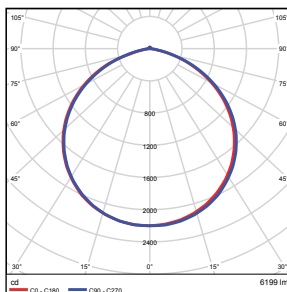

Vert. Spread: 117.6°
Horiz. Spread: 123.8°

29W - Type5

Illuminance at a Distance

Center Beam Ft.	Beam Width	Beam Area
3.0 ft	15.1 ft	14.3 ft
5.0 ft	30.2 ft	29.9 ft
10.0 ft	60.4 ft	44.8 ft
15.0 ft	90.6 ft	60.8 ft
20.0 ft	120.8 ft	76.8 ft
25.0 ft	151.0 ft	92.8 ft
30.0 ft	181.2 ft	108.8 ft

Vert. Spread: 113.0°
Horiz. Spread: 112.4°

50W - Type3

Illuminance at a Distance

Center Beam Ft.	Beam Width	Beam Area
3.0 ft	9.8 ft	4.7 ft
5.0 ft	19.6 ft	9.4 ft
10.0 ft	39.2 ft	18.8 ft
15.0 ft	58.8 ft	28.2 ft
20.0 ft	78.4 ft	37.6 ft
25.0 ft	98.0 ft	47.0 ft
30.0 ft	117.6 ft	56.4 ft

Vert. Spread: 80.7°
Horiz. Spread: 30.2°

50W - Type4

Illuminance at a Distance

Center Beam Ft.	Beam Width	Beam Area
3.0 ft	12.7 ft	12.6 ft
5.0 ft	25.4 ft	25.6 ft
10.0 ft	50.8 ft	51.2 ft
15.0 ft	76.2 ft	76.8 ft
20.0 ft	101.6 ft	102.4 ft
25.0 ft	127.0 ft	128.0 ft
30.0 ft	152.4 ft	153.6 ft

Vert. Spread: 125.1°
Horiz. Spread: 124.7°

50W - Type5

Illuminance at a Distance

Center Beam Ft.	Beam Width	Beam Area
3.0 ft	15.0 ft	15.1 ft
5.0 ft	30.0 ft	30.1 ft
10.0 ft	60.0 ft	60.2 ft
15.0 ft	90.0 ft	90.3 ft
20.0 ft	120.0 ft	120.4 ft
25.0 ft	150.0 ft	150.5 ft
30.0 ft	180.0 ft	180.6 ft