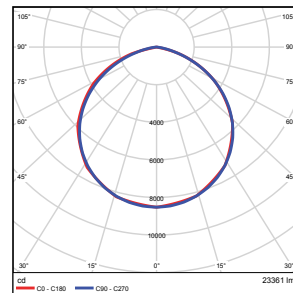

Vert. Spread: 107.6°
Horiz. Spread: 91.1°

150W - Type5

Illuminance at a Distance
Center Beam Ft. Beam Width

Height	Center Beam Ft.	Beam Width
5.0ft	154 ft	14.9 ft
10.0ft	38.6 ft	29.9 ft
15.0ft	17.1 ft	44.9 ft
20.0ft	9.65 ft	59.9 ft
25.0ft	6.17 ft	74.7 ft
30.0ft	4.29 ft	89.6 ft

Vert. Spread: 112.4°
Horiz. Spread: 112.9°

180W - Type3

Illuminance at a Distance
Center Beam Ft. Beam Width

Height	Center Beam Ft.	Beam Width
5.0ft	221 ft	8.9 ft
10.0ft	55.3 ft	17.8 ft
15.0ft	24.6 ft	26.8 ft
20.0ft	13.8 ft	35.8 ft
25.0ft	8.85 ft	44.7 ft
30.0ft	6.15 ft	53.7 ft

Vert. Spread: 83.0°
Horiz. Spread: 134.5°

180W - Type4

Illuminance at a Distance
Center Beam Ft. Beam Width

Height	Center Beam Ft.	Beam Width
3.3ft	353 ft	12.4 ft
6.7ft	85.7 ft	25.2 ft
10.1ft	38.5 ft	37.5 ft
13.5ft	21.8 ft	49.9 ft
16.9ft	13.8 ft	62.7 ft
20.3ft	9.62 ft	75.1 ft

Vert. Spread: 123.9°
Horiz. Spread: 113.6°

180W - Type5

Illuminance at a Distance
Center Beam Ft. Beam Width

Height	Center Beam Ft.	Beam Width
5.0ft	341 ft	14.8 ft
10.0ft	85.2 ft	29.7 ft
15.0ft	37.9 ft	44.5 ft
20.0ft	21.3 ft	59.4 ft
25.0ft	13.6 ft	74.2 ft
30.0ft	9.47 ft	89.1 ft