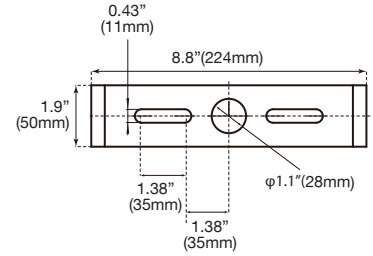

MOUNTING SPECIFICATIONS

SOLD SEPARATELY

Yoke - 9" (29W-100W)

- P10111 MT-SAL/YK9/DB
- P10112 MT-SAL/YK9/WH