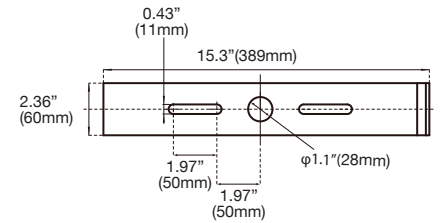

Yoke - 15" (150W-360W)

- P10113 MT-SAL/YK15/DB
- P10114 MT-SAL/YK15/WH