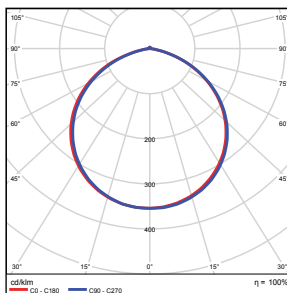

Pendant Mount
(rigid pole not included)

PHOTOMETRICS CHART

29W - Type3

Illuminance at a Distance

Center Beam Ft.	Beam Width	Beam Area
3.0 ft	8.5 ft	3.0 ft
5.0 ft	16.9 ft	6.1 ft
10.0 ft	33.8 ft	12.2 ft
15.0 ft	50.7 ft	18.3 ft
20.0 ft	67.6 ft	24.4 ft
25.0 ft	84.5 ft	30.5 ft
30.0 ft	101.4 ft	36.6 ft

Vert. Spread: 80.7°
Horiz. Spread: 33.8°

29W - Type4

Illuminance at a Distance

Center Beam Ft.	Beam Width	Beam Area
3.0 ft	10.9 ft	12.3 ft
5.0 ft	22.1 ft	25.1 ft
10.0 ft	43.9 ft	49.0 ft
15.0 ft	65.7 ft	72.9 ft
20.0 ft	87.5 ft	96.8 ft
25.0 ft	109.3 ft	120.7 ft
30.0 ft	131.1 ft	144.6 ft

Vert. Spread: 117.6°
Horiz. Spread: 123.8°

29W - Type5

Illuminance at a Distance

Center Beam Ft.	Beam Width	Beam Area
3.0 ft	15.1 ft	14.3 ft
5.0 ft	30.2 ft	29.9 ft
10.0 ft	60.4 ft	44.8 ft
15.0 ft	90.6 ft	60.8 ft
20.0 ft	120.8 ft	76.8 ft
25.0 ft	151.0 ft	92.8 ft
30.0 ft	181.2 ft	108.8 ft