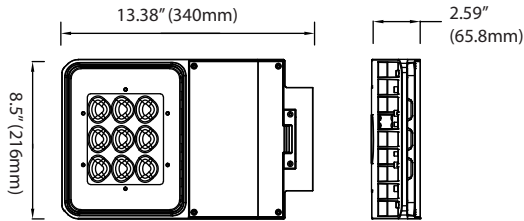

SPECIFICATIONS

29W~100W

Weight: 29W: 6-lbs
 50W: 6-lbs
 75W: 6-lbs
 100W: 6-lbs

150W~360W

Weight: 150W: 22-lbs
 180W: 23.6-lbs
 240W: 24.5-lbs
 360W: 25.5-lbs

ORDERING

Watts (W)	Ordering Code	Description	Color Temp (K)	Lumens (lm)	Equiv. Wattage (W)	Voltage	Beam Angle	Rated Hrs	Color	IP 65	DLC (P)
-----------	---------------	-------------	----------------	-------------	--------------------	---------	------------	-----------	-------	-------	---------