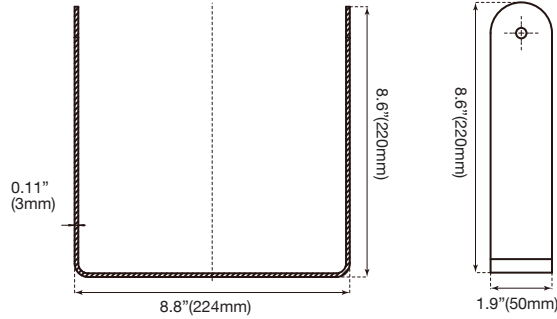

MOUNTING SPECIFICATIONS

SOLD SEPARATELY

Yoke - 9" (29W-100W)

- P10111 MT-SAL/YK9/DB
- P10112 MT-SAL/YK9/WH