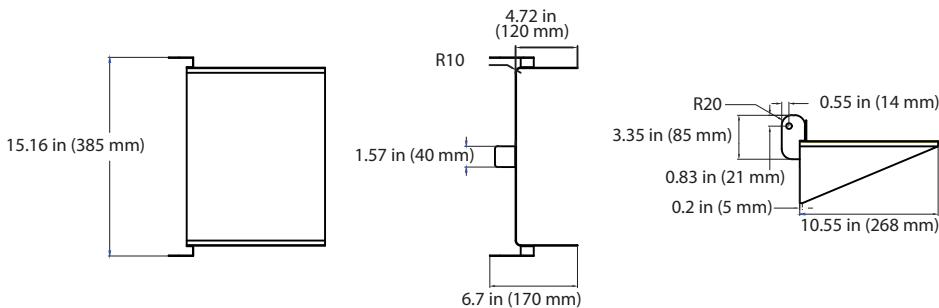

Back

- P10207 GSB-SAL-L/DB
- P10208 GSB-SAL-L/WH