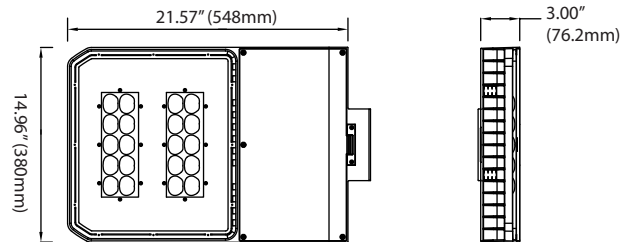

SPECIFICATIONS

29W~100W

Weight: 29W: 6-lbs
 50W: 6-lbs
 75W: 6-lbs
 100W: 6-lbs

150W~360W

Weight: 150W: 22-lbs
 180W: 23.6-lbs
 240W: 24.5-lbs
 360W: 25.5-lbs

ORDERING

Watts (W)	Ordering Code	Description	Color Temp (K)	Lumens (lm)	Equiv. Wattage (W)	Voltage	Beam Angle	Rated Hrs	Color	IP 65	DLC (P)
-----------	---------------	-------------	----------------	-------------	--------------------	---------	------------	-----------	-------	-------	---------