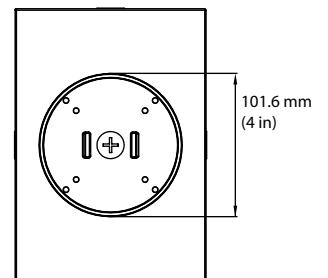

Wall Mount

- P10198 MT-SAL/WM/DB
- P10199 MT-SAL/WM/WH