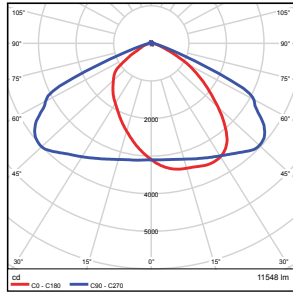

Vert. Spread: 112.0°
Horiz. Spread: 112.8°

75W - Type3

Illuminance at a Distance

Center Beam Ft.	Beam Width	Beam Area
3.0 ft	10.9 ft	5.0 ft
5.0 ft	21.8 ft	10.1 ft
10.0 ft	43.6 ft	20.2 ft
15.0 ft	65.4 ft	30.3 ft
20.0 ft	87.2 ft	40.4 ft
25.0 ft	109.0 ft	50.5 ft
30.0 ft	130.8 ft	60.6 ft

Vert. Spread: 85.0°
Horiz. Spread: 53.5°

75W - Type4

Illuminance at a Distance

Center Beam Ft.	Beam Width	Beam Area
3.0 ft	14.0 ft	12.4 ft
5.0 ft	28.0 ft	25.3 ft
10.0 ft	56.0 ft	50.6 ft
15.0 ft	84.0 ft	75.9 ft
20.0 ft	112.0 ft	101.2 ft
25.0 ft	140.0 ft	126.5 ft
30.0 ft	168.0 ft	151.8 ft

Vert. Spread: 125.1°
Horiz. Spread: 124.1°

75W - Type5

Illuminance at a Distance

Center Beam Ft.	Beam Width	Beam Area
3.0 ft	15.2 ft	15.3 ft
5.0 ft	30.4 ft	30.7 ft
10.0 ft	60.8 ft	61.4 ft
15.0 ft	91.2 ft	92.1 ft
20.0 ft	121.6 ft	122.8 ft
25.0 ft	152.0 ft	153.5 ft
30.0 ft	182.4 ft	184.2 ft

Vert. Spread: 113.1°
Horiz. Spread: 113.8°

PHOTOMETRICS CHART

100W - Type3

Illuminance at a Distance
Center Beam Ft. Beam Width

Height	Center Beam Ft.	Beam Width
5.0ft	124 ft	20.1 ft
10.0ft	31.0 ft	49.2 ft
15.0ft	13.8 ft	69.3 ft
20.0ft	7.76 ft	89.5 ft
25.0ft	4.87 ft	109.6 ft
30.0ft	3.45 ft	129.7 ft