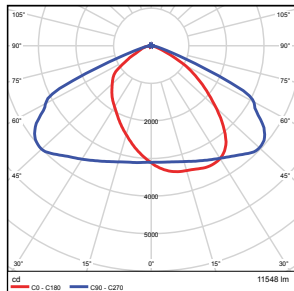

Vert. Spread: 83.0°
Horiz. Spread: 134.5°

180W - Type4

Illuminance at a Distance
Center Beam Ft. Beam Width

Height	Center Beam Ft.	Beam Width
3.3ft	353 ft	12.4 ft
6.7ft	85.7 ft	25.2 ft
10.1ft	38.5 ft	37.5 ft
13.5ft	21.8 ft	49.9 ft
16.9ft	13.8 ft	62.7 ft
20.3ft	9.62 ft	75.1 ft

Vert. Spread: 123.9°
Horiz. Spread: 113.6°

180W - Type5

Illuminance at a Distance
Center Beam Ft. Beam Width

Height	Center Beam Ft.	Beam Width
5.0ft	341 ft	14.8 ft
10.0ft	85.2 ft	29.7 ft
15.0ft	37.9 ft	44.5 ft
20.0ft	21.3 ft	59.4 ft
25.0ft	13.6 ft	74.2 ft
30.0ft	9.47 ft	89.1 ft

Vert. Spread: 112.1°
Horiz. Spread: 111.2°

PHOTOMETRICS CHART

240W - Type3

Illuminance at a Distance:
Center Beam Ft. Beam Width

3.0ft	291 fc	5.1 ft	23.6 ft
10.0ft	72.7 fc	18.2 ft	47.3 ft
15.0ft	32.7 fc	27.4 ft	70.9 ft
20.0ft	18.2 fc	36.5 ft	94.5 ft
25.0ft	11.6 fc	45.6 ft	118.2 ft
30.0ft	8.07 fc	54.7 ft	141.8 ft

Vert. Spread: 94.7°
HORIZ. Spread: 124.1°

240W - Type4

Illuminance at a Distance:
Center Beam Ft. Beam Width

3.0ft	442 fc	11.7 ft	2.9 ft
6.2ft	107 fc	23.7 ft	5.6 ft
10.0ft	48.1 fc	35.3 ft	8.4 ft
13.3ft	27.2 fc	47.0 ft	11.2 ft
16.7ft	17.2 fc	58.8 ft	14.0 ft
20.0ft	12.0 fc	70.6 ft	16.8 ft