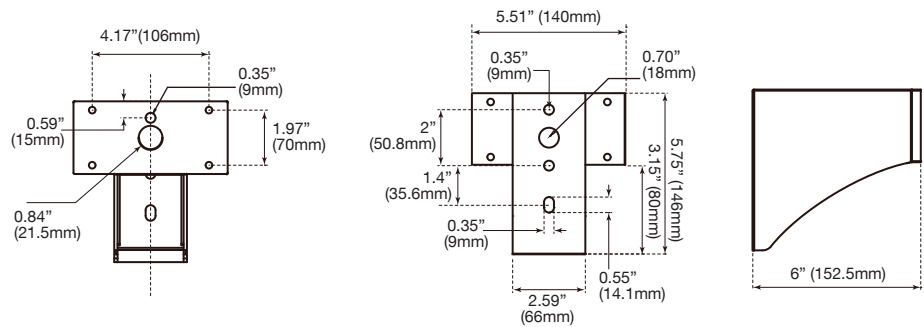

6" Extruded Arm

- P10105 MT-SAL/EA6/DB
- P10211 MT-SAL/EA6/BK
- P10106 MT-SAL/EA6/WH