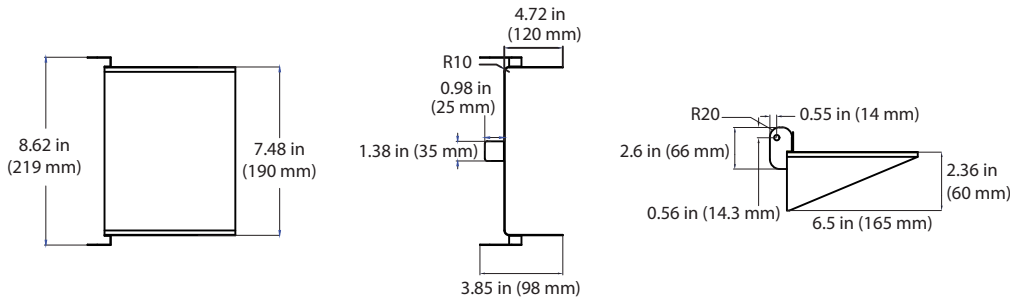

Back

- P10205 GSB-SAL-S/DB
- P10206 GSB-SAL-S/WH