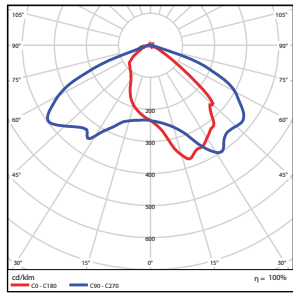

Vert. Spread: 113.1°
Horiz. Spread: 113.8°

PHOTOMETRICS CHART

100W - Type3

Illuminance at a Distance
Center Beam Ft. Beam Width

Height	Center Beam Ft.	Beam Width
5.0ft	124 ft	20.1 ft
10.0ft	31.0 ft	49.2 ft
15.0ft	13.8 ft	69.3 ft
20.0ft	7.76 ft	89.5 ft
25.0ft	4.87 ft	109.6 ft
30.0ft	3.45 ft	129.7 ft

Vert. Spread: 91.1°
Horiz. Spread: 127.1°

100W - Type4

Illuminance at a Distance
Center Beam Ft. Beam Width

Height	Center Beam Ft.	Beam Width
3.3ft	194 ft	8.1 ft
6.7ft	47.1 ft	16.5 ft
10.1ft	21.2 ft	24.6 ft
13.5ft	12.0 ft	32.7 ft
16.9ft	7.59 ft	41.0 ft
20.3ft	5.29 ft	49.1 ft

Vert. Spread: 101.7°
Horiz. Spread: 146.5°

100W - Type5

Illuminance at a Distance
Center Beam Ft. Beam Width

Height	Center Beam Ft.	Beam Width
5.0ft	154 ft	14.9 ft
10.0ft	38.6 ft	29.9 ft
15.0ft	17.1 ft	44.9 ft
20.0ft	9.65 ft	59.9 ft
25.0ft	6.17 ft	74.7 ft
30.0ft	4.29 ft	89.6 ft

Vert. Spread: 112.4°
Horiz. Spread: 112.9°

150W - Type3

Illuminance at a Distance
Center Beam Ft. Beam Width

Height	Center Beam Ft.	Beam Width
5.0ft	190 ft	8.7 ft
10.0ft	47.5 ft	17.5 ft
15.0ft	21.1 ft	26.2 ft
20.0ft	11.9 ft	35.0 ft
25.0ft	7.60 ft	43.7 ft
30.0ft	5.29 ft	52.4 ft