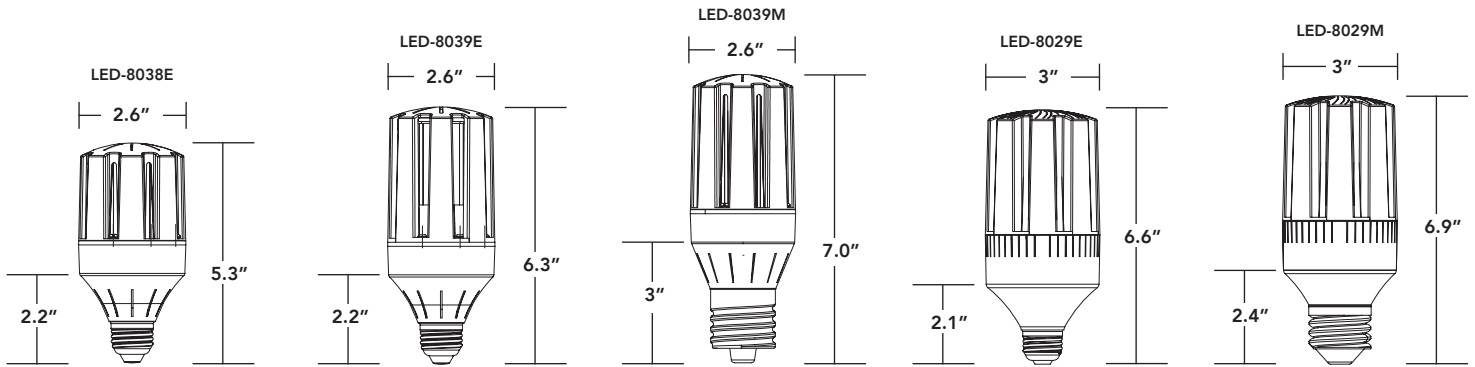

BOLLARD RETROFITS 360° OMNI DIRECTIONAL DESIGN

ORDERING GUIDE

PART #	UPC	REPLACES	WATTAGE	LUMENS	CCT (K)	BASE	DLC PRODUCT CODE
LED-8038E30-A	844006082956	70W HID	14W	1840	3000K	E26	N/A
LED-8038E40-A	844006082963	70W HID	14W	2065	4000K	E26	N/A
LED-8038E57-A	844006082970	70W HID	14W	2217	5700K	E26	N/A
LED-8039E30-A	844006080495	100W HID	18W	2758	3000K	E26	N/A
LED-8039E40-A	844006080648	100W HID	18W	2983	4000K	E26	N/A
LED-8039E57-A	844006080488	100W HID	18W	2465	5700K	E26	N/A
LED-8039M30-A	844006084356	100W HID	18W	2758	3000K	EX39	PN8CHYH1
LED-8039M40-A	844006084370	100W HID	18W	2983	4000K	EX39	PI9GGI2F
LED-8039M57-A	844006084394	100W HID	18W	2465	5700K	EX39	PVNFJNV1
LED-8029E30-A	844006080396	150W HID	24W	3024	3000K	E26	N/A
LED-8029E40-A	844006080631	150W HID	24W	3422	4000K	E26	N/A
LED-8029E57-A	844006080297	150W HID	24W	3425	5700K	E26	N/A
LED-8029M30-A	844006081546	150W HID	24W	3431	3000K	EX39	PAKDVMFU
LED-8029M40-A	844006081553	150W HID	24W	3374	4000K	EX39	PN6Y8ECX
LED-8029M57-A	844006081560	150W HID	24W	3374	5700K	EX39	P17Z7EQS

347 VOLT OPTIONS FOR CANADA

PART #	UPC	REPLACES	WATTAGE	LUMENS	CCT (K)	BASE	DLC PRODUCT CODE
LED-8038E30C-A	844006082987	70W HID	14W	1789	3000K	E26	N/A
LED-8038E40C-A	844006082994	70W HID	14W	2037	4000K	E26	N/A
LED-8038E57C-A	844006083007	70W HID	14W	2155	5700K	E26	N/A
LED-8039E30C-A	844006082550	100W HID	18W	2919	3000K	E26	N/A
LED-8039E40C-A	844006082567	100W HID	18W	3053	4000K	E26	N/A
LED-8039E57C-A	844006082574	100W HID	18W	2695	5700K	E26	N/A
LED-8039M30C-A	844006084363	100W HID	18W	2919	3000K	EX39	PDYQHD1W
LED-8039M40C-A	844006084387	100W HID	18W	3053	4000K	EX39	PVLHXS0K
LED-8039M57C-A	844006084400	100W HID	18W	2695	5700K	EX39	P2NOX14J
LED-8029E30C-A	844006080952	150W HID	24W	3099	3000K	E26	N/A
LED-8029E40C-A	844006080969	150W HID	24W	3568	4000K	E26	N/A
LED-8029E57C-A	844006080976	150W HID	24W	3426	5700K	E26	N/A
LED-8029M30C-A	844006081721	150W HID	24W	3129	3000K	EX39	P76RARZA
LED-8029M40C-A	844006081714	150W HID	24W	3405	4000K	EX39	PN4K3SC8
LED-8029M57C-A	844006081707	150W HID	24W	3165	5700K	EX39	PA216JKT

LIGHT EFFICIENT DESIGN HEADQUARTERS 188 S. Northwest Highway • Cary, IL 60013
INNOVATION & MANUFACTURING CENTER 30 Log Bridge Road, Building 200 • Middleton, MA 01949
847.380.3540 • led-llc.com