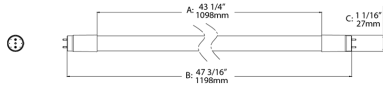

Other

:

Case and Pallet Dimensions

	QTY	LENGTH (in)	WIDTH (in)	HEIGHT (in)
CASE	6	48.9	17.4	6
PALLET	84	49.2	39.4	47

Wiring Diagram

Double Ended

Single Ended

Dimension