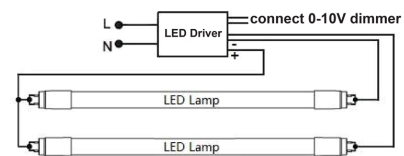

Other

:

Case and Pallet Dimensions

	QTY	LENGTH (in)	WIDTH (in)	HEIGHT (in)
CASE	6	48.9	17.4	6
PALLET	84	49.2	39.4	47

Wiring Diagram

Double Ended

Single Ended

Dimension