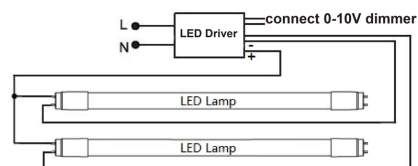

Other

:

Case and Pallet Dimensions

	QTY	LENGTH (in)	WIDTH (in)	HEIGHT (in)
CASE	6	48.9	17.4	6
PALLET	84	49.2	39.4	47

Wiring Diagram

Double Ended

Single Ended

Dimension