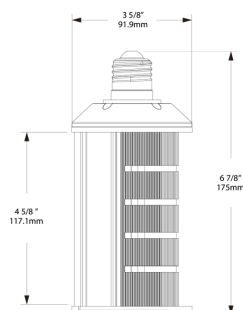

Minimum Compartment Size

Length x Width x Height [in]	Lamp Quantity
8.0 x 8.0 x 11.0	1

Case and Pallet Dimensions

	QTY	LENGTH (in)	WIDTH (in)	HEIGHT (in)
CASE	12	16.7	12.7	10
PALLET	288	44.6	35.4	39.4

Wiring Diagram

Dimension

Light Distribution