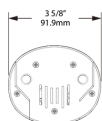

Minimum Compartment Size

Length x Width x Height [in]	Lamp Quantity
8.0 x 8.0 x 11.0	1

Case and Pallet Dimensions

	QTY	LENGTH (in)	WIDTH (in)	HEIGHT (in)
CASE	12	16.7	12.7	10
PALLET	288	44.6	35.4	39.4

Wiring Diagram

Dimension

Light Distribution