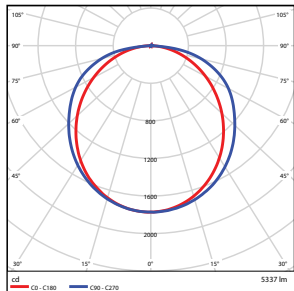

## SPECIFICATIONS

Size	Length (L)	Width (W)	Height(H)	Weight (lbs)
2 ft x 2 ft	23.78" (604mm)	23.78" (604mm)	3.62" (92mm)	8.82
2 ft x 4 ft	47.76" (1213mm)	23.78" (604mm)	3.62" (92mm)	16.76

## PHOTOMETRICS CHART

**2'x2' - 25Watt**  
DLC Premium

	Illuminance at a Distance	
	Center Beam fc	Beam Width
2.5R	173 fc	6.6 ft 10.0 ft
5.0R	43.3 fc	13.1 ft 20.0 ft
7.5R	19.3 fc	19.7 ft 30.0 ft
10.0R	10.8 fc	26.3 ft 40.0 ft
12.5R	6.93 fc	32.8 ft 49.9 ft
15.0R	4.81 fc	39.4 ft 59.9 ft