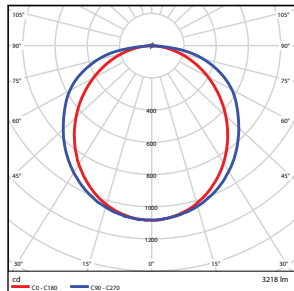

## SPECIFICATIONS

Size	Length (L)	Width (W)	Height(H)	Weight (lbs)
2 ft x 2 ft	23.78" (604mm)	23.78" (604mm)	3.62" (92mm)	8.82
2 ft x 4 ft	47.76" (1213mm)	23.78" (604mm)	3.62" (92mm)	16.76

## PHOTOMETRICS CHART

**2'x2' - 25Watt**  
DLC Premium

	Illuminance at a Distance	
	Center Beam fc	Beam Width
2.5R	173 fc	6.6 ft 10.0 ft
5.0R	43.3 fc	13.1 ft 20.0 ft
7.5R	19.3 fc	19.7 ft 30.0 ft
10.0R	10.8 fc	26.3 ft 40.0 ft
12.5R	6.93 fc	32.8 ft 49.9 ft
15.0R	4.81 fc	39.4 ft 59.9 ft

■ Vert. Spread: 105.4°  
■ Horiz. Spread: 126.8°

**2'x4' - 30Watt**  
DLC Premium

	Illuminance at a Distance	
	Center Beam fc	Beam Width
2.5R	173 fc	6.6 ft 10.0 ft
5.0R	43.3 fc	13.1 ft 20.0 ft
7.5R	19.3 fc	19.7 ft 30.0 ft
10.0R	10.8 fc	26.3 ft 40.0 ft
12.5R	6.93 fc	32.8 ft 49.9 ft
15.0R	4.81 fc	39.4 ft 59.9 ft

■ Vert. Spread: 105.4°  
■ Horiz. Spread: 126.8°

**2'x4' - 42Watt**  
DLC Premium

	Illuminance at a Distance	
	Center Beam fc	Beam Width
2.5R	173 fc	6.6 ft 10.0 ft
5.0R	43.3 fc	13.1 ft 20.0 ft
7.5R	19.3 fc	19.7 ft 30.0 ft
10.0R	10.8 fc	26.3 ft 40.0 ft
12.5R	6.93 fc	32.8 ft 49.9 ft
15.0R	4.81 fc	39.4 ft 59.9 ft