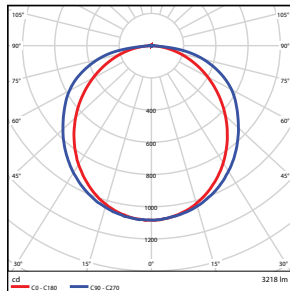

## SPECIFICATIONS

Size	Length (L)	Width (W)	Height(H)	Weight (lbs)
2 ft x 2 ft	23.78" (604mm)	23.78" (604mm)	3.62" (92mm)	8.82
2 ft x 4 ft	47.76" (1213mm)	23.78" (604mm)	3.62" (92mm)	16.76

## PHOTOMETRICS CHART

**2'x2' - 25Watt**  
DLC Premium

	Illuminance at a Distance	
	Center Beam fc	Beam Width
2.5R	173 fc	6.6 ft 10.0 ft
5.0R	43.3 fc	13.1 ft 20.0 ft
7.5R	19.3 fc	19.7 ft 30.0 ft
10.0R	10.8 fc	26.3 ft 40.0 ft
12.5R	6.93 fc	32.8 ft 49.9 ft
15.0R	4.81 fc	39.4 ft 59.9 ft

■ Vert. Spread: 105.4°  
■ Horiz. Spread: 126.8°

**2'x4' - 30Watt**  
DLC Premium

	Illuminance at a Distance	
	Center Beam fc	Beam Width
2.5R	173 fc	6.6 ft 10.0 ft
5.0R	43.3 fc	13.1 ft 20.0 ft
7.5R	19.3 fc	19.7 ft 30.0 ft
10.0R	10.8 fc	26.3 ft 40.0 ft
12.5R	6.93 fc	32.8 ft 49.9 ft
15.0R	4.81 fc	39.4 ft 59.9 ft

■ Vert. Spread: 105.4°  
■ Horiz. Spread: 126.8°

**2'x4' - 42Watt**  
DLC Premium

	Illuminance at a Distance	
	Center Beam fc	Beam Width
2.5R	173 fc	6.6 ft 10.0 ft
5.0R	43.3 fc	13.1 ft 20.0 ft
7.5R	19.3 fc	19.7 ft 30.0 ft
10.0R	10.8 fc	26.3 ft 40.0 ft
12.5R	6.93 fc	32.8 ft 49.9 ft
15.0R	4.81 fc	39.4 ft 59.9 ft