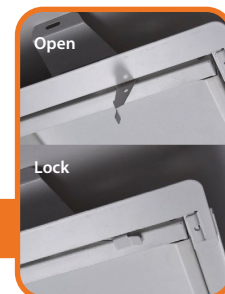

Access to open and lock -----○

Retrofit Troffer designed for T-Bar Grid ceilings with easy installation

Easy access to open and lock

**FEATURES**

- DLC Premium
- For Damp Location
- Easy installation for retrofit replacement
- Material: Steel and PC lens
- Available in 2' or 4' length
- Input line voltage: 120-277V
- Power Factor: >0.9
- Dimmable: 1-10V
- Beam Angle: 120°
- CRI: 80
- Input Current: 0.21A
- Operating temperature: -4°F - 104°F
- 50,000 rated life hours