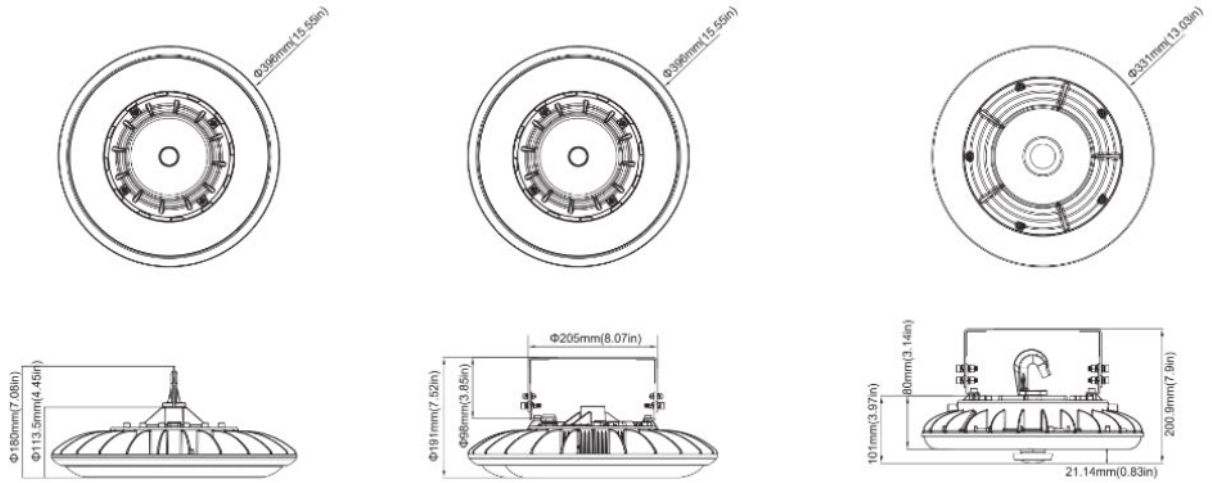

Note:
67W and 97W are limited to 120-277V input only

Product Dimensions

Weight:
100W: 8.3lbs
180W: 9.5lbs

Photometrics

DLC Listed Models

System Watt	Voltage	CCT	DLC NO	DLC Classification
100W	120-277V	4000K	HBCX-100W-40K-[Blank,M]	Premium
100W	120-277V	5000K	HBCX-100W-50K-[Blank,M]	Premium
180W	120-277V	4000K	HBCX-180W-40K-[Blank,M]	Premium
180W	120-277V	5000K	HBCX-180W-50K-[Blank,M]	Premium