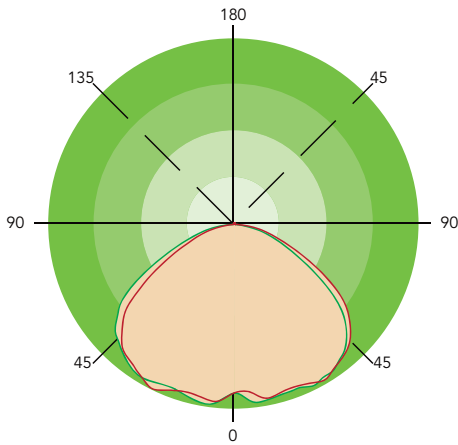

Performance Data

5000K		
LED Watts	Lumens	LPW
67W	9,300 lm	139 lm/W
97W	13,200 lm	136 lm/W
100W	14,000 lm	140 lm/W
140W	20,500 lm	1406lm/W
180W	25,000 lm	139 lm/W

4000K		
LED Watts	Lumens	LPW
67W	9,300 lm	139 lm/W
97W	13,200 lm	136 lm/W
100W	14,000 lm	140 lm/W
140W	20,500 lm	1406lm/W
180W	25,000 lm	139 lm/W

Note:
67W and 97W are limited to 120-277V input only

Product Dimensions

Weight:
100W: 8.3lbs
180W: 9.5lbs

Photometrics

DLC Listed Models

System Watt	Voltage	CCT	DLC NO	DLC Classification
100W	120-277V	4000K	HBCX-100W-40K-[Blank,M]	Premium
100W	120-277V	5000K	HBCX-100W-50K-[Blank,M]	Premium
180W	120-277V	4000K	HBCX-180W-40K-[Blank,M]	Premium
180W	120-277V	5000K	HBCX-180W-50K-[Blank,M]	Premium