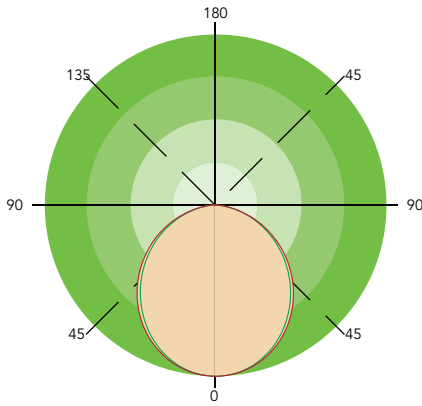

Performance Data

5000K			
LED Watts	Size	Lumens	LPW
90W	1x2FT	12,600 lm	140 lm/W
130W	1x2FT		
130W	2x2FT	18,000 lm	138 lm/W
180W	2x2FT	24,500 lm	136 lm/W
205W	2x2FT	29,000 lm	141 lm/W
270W	2x4FT	36,000 lm	133 lm/W
300W	2x4FT	40,000 lm	133 lm/W

4000K			
LED Watts	Size	Lumens	LPW
90W	1x2FT	12,000 lm	133 lm/W
130W	1x2FT		
130W	2x2FT	17,800 lm	137 lm/W
180W	2x2FT	24,000 lm	133 lm/W
205W	2x2FT	28,700 lm	140 lm/W
270W	2x4FT	35,600 lm	132 lm/W
300W	2x4FT	40,000 lm	133 lm/W

Note:

- 1x2 = 90W, 130W 2x2 = 130W, 180W, 205W; 2x4 = 270W/300W
- 347/480V = 90W, 130W, 190W, 210W, 270W, 300W
- G5 Control System Sold Separately

Product Dimensions

Photometrics

General

DLC Listed Models

System Watt	Voltage	CCT	DLC NO	DLC Classification
90W	347/480V	4000K	HBLX-12-90W-HV-40K-[Blank,M,EM,MEM]	Premium
90W	347/480V	5000K	HBLX-12-90W-HV-50K-[Blank,M,EM,MEM]	Premium
90W	120-277V	4000K	HBLX-12-90W-40K-[M,EM,MEM]	Premium
90W	120-277V	5000K	HBLX-12-90W-50K-[M,EM,MEM]	Premium
130W	347/480V	5000K	HBLX-22-130W-HV-50K-[Blank,M,EM,MEM]	Premium
130W	120-277V	5000K	HBLX-22-130W-50K-[M,EM,MEM]	Premium
180W	120-277V	4000K	HBLX-22-180W-40K-[Blank][M,EM,MEM]	Premium
180W	120-277V	5000K	HBLX-22-180W-50K-[Blank][M,EM,MEM]	Premium
190W	347/480V	4000K	HBLX-22-190W-HV-40K-[Blank][M,EM,MEM]	Premium
190W	347/480V	5000K	HBX-22-190W-HV-50K-[Blank]-[Blank,M,EM,MEM]	Premium
205W	120-277V	4000K	HBLX-22-205W-40K-[Blank]-[Blank,M,EM,MEM]	Premium
205W	120-277V	5000K	HBLX-22-205W-50K-[Blank]-[Blank,M,EM,MEM]	Premium
210W	347/480V	4000K	HBLX-22-210W-HV-40K-[Blank]-[Blank,M,EM,MEM]	Premium
210W	347/480V	5000K	HBLX-22-210W-HV-50K-[Blank]-[Blank,M,EM,MEM]	Premium
300W	120-277V	5000K	HBLX-24-300W-50K-[Blank]-[M,EM,MEM]	Premium