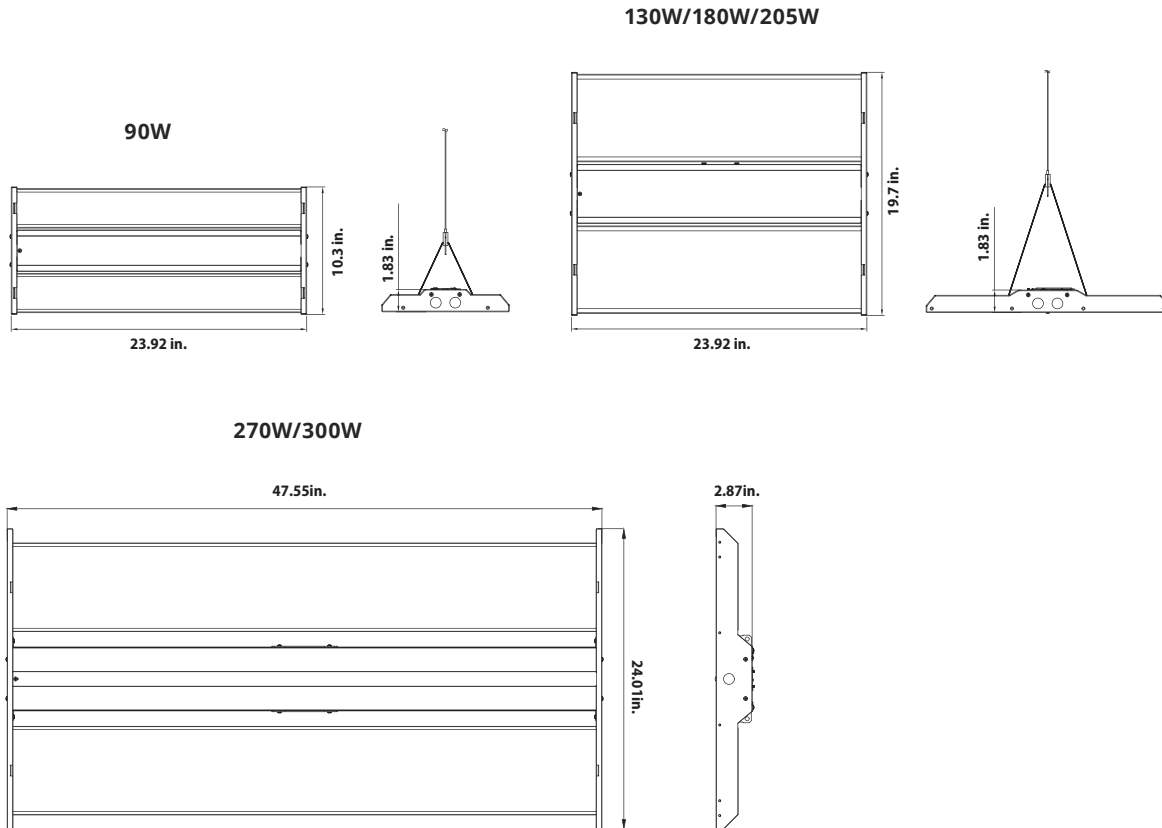

Ordering Information

Example: HBLX-22-130W-50K

(Optional)

Model	Configuration	Wattage	Voltage	CCT	Lens	Controls
HBLX High Bay HBLX Series	12 1x2	90W	Blank 120-277V HV 347/480V	40K 4000K 50K 5000K	Blank Difussed Lens	M Motion Sensor EM Emergency Battery MEM Motion Sensor + Emergency Battery
	22 2x2	130W				
	24 2x4	180W 205W 270W 300W				

Note:

1. 1x2 = 90W, 130W 2x2 = 130W, 180W, 205W; 2x4 = 270W/300W
2. 347/480V = 90W, 130W, 190W, 210W, 270W, 300W
3. G5 Control System Sold Separately

Product Dimensions