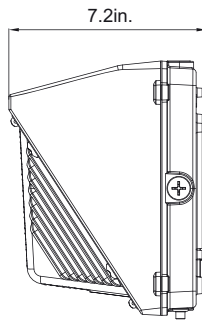

### 1/2 inch threaded hole

Three entries can support wires coming from the hole for easier wire connections.

## Performance Data

5000K		
LED Watts	Lumens	LPW
30W	3,600 lm	120 lm/W
40W	5,100 lm	128 lm/W
65W	7,900 lm	122 lm/W
90W	10,500 lm	117 lm/W
125W	15,000 lm	120 lm/W

4000K		
LED Watts	Lumens	LPW
30W	3,550 lm	118 lm/W
40W	5,000 lm	125 lm/W
65W	7,800 lm	120 lm/W
90W	10,000 lm	111 lm/W
125W	14,500 lm	116 lm/W

## Product Dimensions

Weight  
 30W: 6.327lb  
 40W: 6.525lb  
 65W: 6.724lb  
 90W: 7.319lb  
 125W: 8.157lb