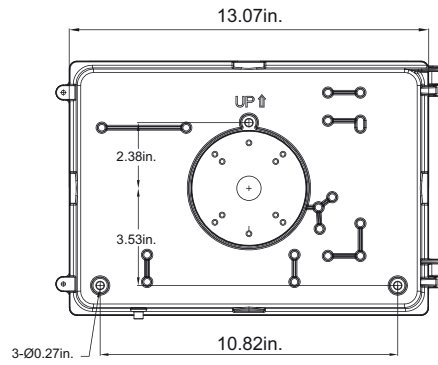

### 1/2 inch threaded hole

Three entries can support wires coming from the hole for easier wire connections.

## Performance Data

5000K		
LED Watts	Lumens	LPW
30W	3,600 lm	120 lm/W
40W	5,100 lm	128 lm/W
65W	7,900 lm	122 lm/W
90W	10,500 lm	117 lm/W
125W	15,000 lm	120 lm/W

4000K		
LED Watts	Lumens	LPW
30W	3,550 lm	118 lm/W
40W	5,000 lm	125 lm/W
65W	7,800 lm	120 lm/W
90W	10,000 lm	111 lm/W
125W	14,500 lm	116 lm/W

## Product Dimensions

Weight  
 30W: 6.327lb  
 40W: 6.525lb  
 65W: 6.724lb  
 90W: 7.319lb  
 125W: 8.157lb