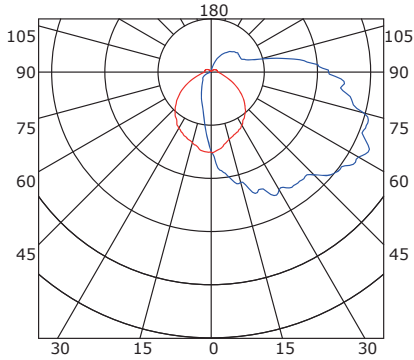

Photometrics

DLC Listed Models

System Watt	Voltage	CCT	DLC NO	DLC Classification
30W	120-277V	4000K	WPTCX-30W-40K-[Blank]-[Blank,P]	Standard
30W	120-277V	5000K	WPTCX-30W-50K-[Blank]-[Blank,P]	Standard
40W	120-277V	4000K	WPTCX-40W-40K-[Blank]-[Blank,P]	Standard
40W	120-277V	5000K	WPTCX-40W-50K-[Blank]-[Blank,P]	Standard
65W	120-277V	4000K	WPTCX-65W-40K-[Blank][P]	Standard
65W	120-277V	5000K	WPTCX-65W-50K-[Blank][P]	Standard
90W	120-277V	4000K	WPTCX-90W-40K-[Blank][P]	Standard
90W	120-277V	5000K	WPTCX-90W-50K-[Blank][P]	Standard

Note: Only Above Models are Currently DLC Listed