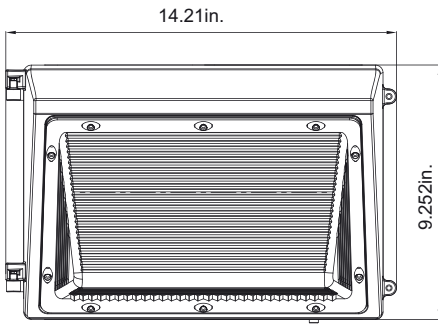

Product Dimensions

Weight
30W: 6.327lb
40W: 6.525lb
65W: 6.724lb
90W: 7.319lb
125W: 8.157lb