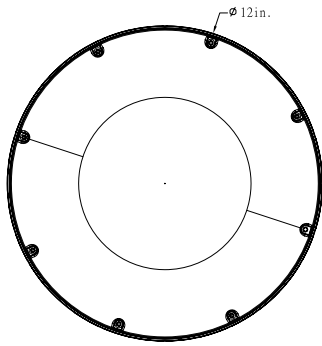

Product Dimensions

Weight: 30W: 5.29lb
45W: 5.4lb
60W: 5.73lb