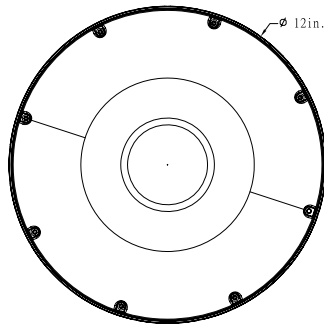

Product Dimensions

Weight: 30W: 5.29lb
 45W: 5.4lb
 60W: 5.73lb

Weight: 30W: 5.576lb
 45W: 5.686lb
 60W: 6.016lb

Photometrics

Parking Garage

DLC Listed Models

System Watt	Voltage	CCT	DLC NO	DLC Classification
60W	120-277V	4000K	CPG-60W-40K-[BlanK,M]	Premium
60W	120-277V	5000K	CPG-60W-50K-D-[BlanK,M]	Premium