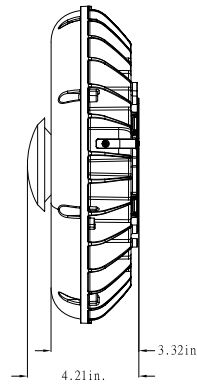

Mounting Bracket

Suitable for J-BOX mounting, and easy for installation, also support pendant mounting, wires coming out from the back for easier wire connections

1/2inch threaded hole

Support wires coming from the hole for easier wire connections.

Product Dimensions

Weight: 30W: 5.29lb
 45W: 5.4lb
 60W: 5.73lb

Weight: 30W: 5.576lb
 45W: 5.686lb
 60W: 6.016lb

Photometrics

Parking Garage

DLC Listed Models

System Watt	Voltage	CCT	DLC NO	DLC Classification
60W	120-277V	4000K	CPG-60W-40K-[BlanK,M]	Premium
60W	120-277V	5000K	CPG-60W-50K-D-[BlanK,M]	Premium