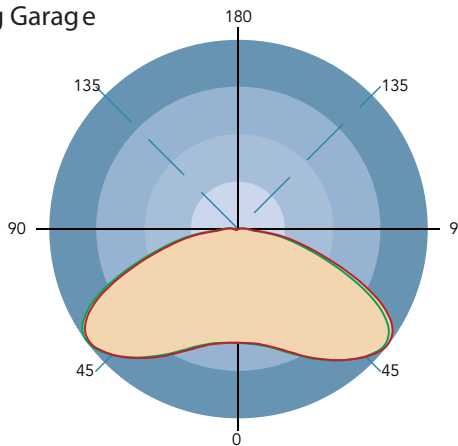

Performance Data

5000K		
LED Watts	Lumens	LPW
30W	3,600 lm	120 lm/W
45W	5,000 lm	111 lm/W
60W	7,100 lm	118 lm/W

4000K		
LED Watts	Lumens	LPW
30W	3,500 lm	117 lm/W
45W	4,900 lm	109 lm/W
60W	7,000 lm	117 lm/W

Product Dimensions

Weight: 30W: 5.29lb
 45W: 5.4lb
 60W: 5.73lb

Weight: 30W: 5.576lb
 45W: 5.686lb
 60W: 6.016lb

Photometrics

Parking Garage

DLC Listed Models

System Watt	Voltage	CCT	DLC NO	DLC Classification
60W	120-277V	4000K	CPG-60W-40K-[BlanK,M]	Premium
60W	120-277V	5000K	CPG-60W-50K-D-[BlanK,M]	Premium