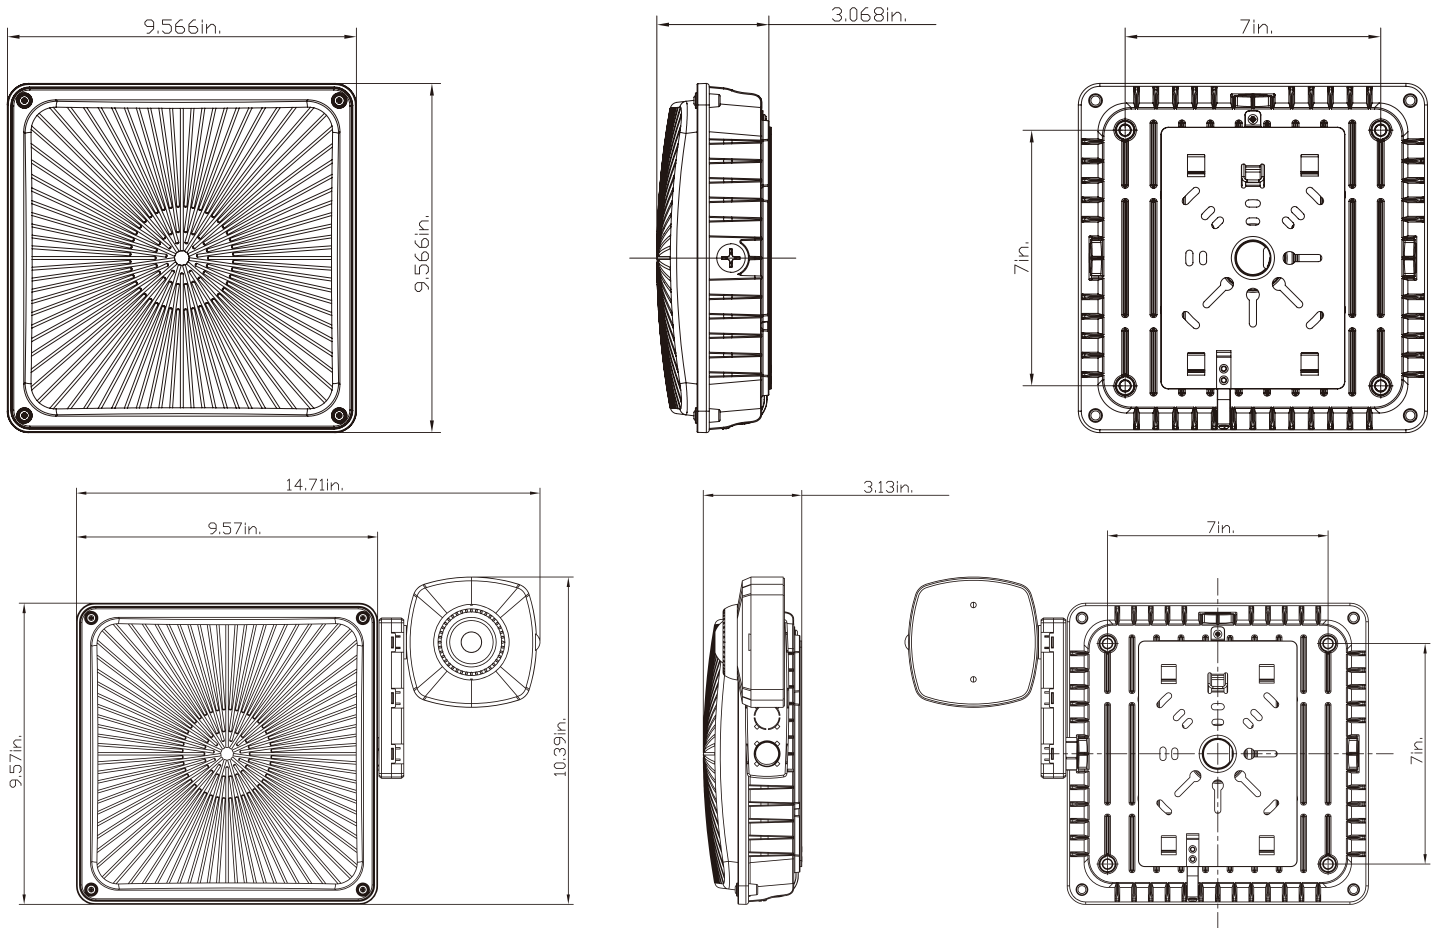

Product Dimensions