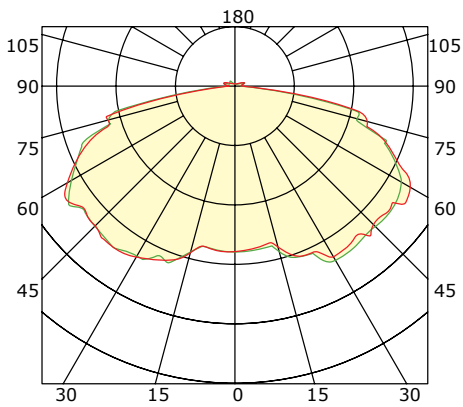

Photometrics

DLC Listed Models

System Watt	Voltage	CCT	DLC NO	DLC Classification
40W	120-277V	5000K	CPGX-40W-50K-[Blank,W] - D - [Blank,M,EM,MEM]	Premium
60W	120-277V	5000K	CPGX-60W-50K-[Blank,W] - D - [Blank,M,EM,MEM]	Premium

Note: Only Above Models are Currently DLC Listed