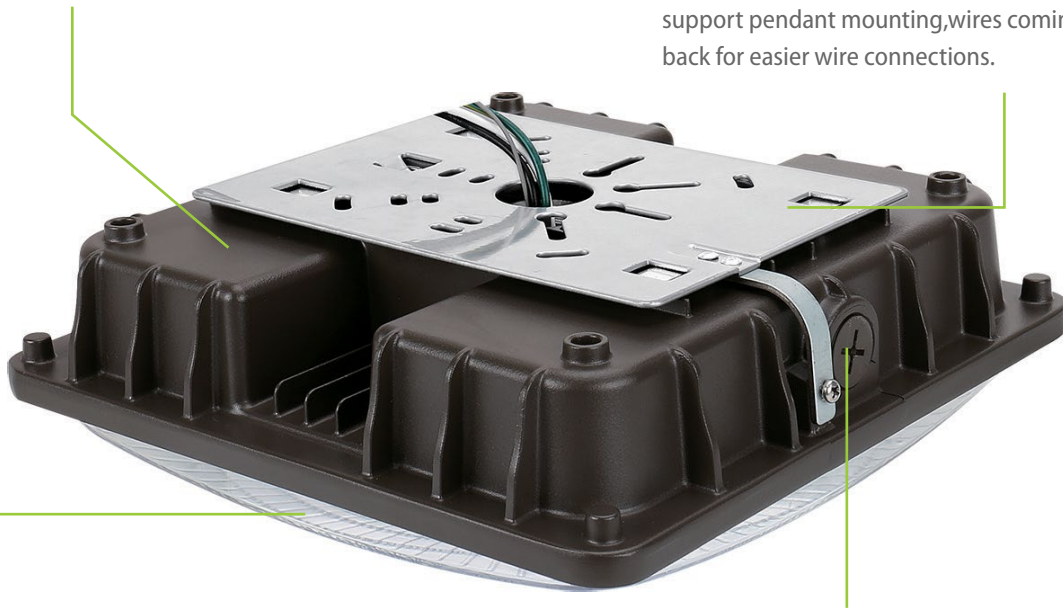

Features & Benefits

Sealed Die-Casting Aluminum Housing with Stainless Steel Fasteners

Pendant Mounting or Direct Surface Mounting

PIR Sensor and Emergency Battery Available

UL Listed for Wet Locations

Pendant mounting or direct surface mounting

5-year limited warranty

Housing

One piece die cast housing better waterproofing, suitable for both indoor and outdoor application.

Mounting Bracket

Suitable for J-BOX mounting, and easy for installation, also support pendant mounting, wires coming out from the back for easier wire connections.

Photometry

Parking Garage Photometry and polycarbonate optical lens with heat resisting.

1/2inch threaded hole

Support wires coming from the hole for easier wire connections. Optional PIRsensor and Emergency Battery.