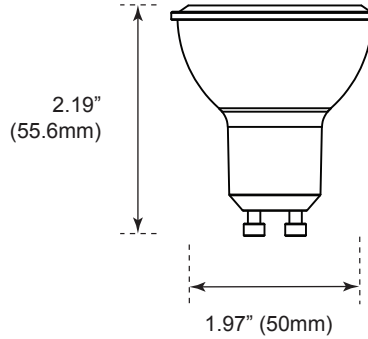

APPLICATIONS

- Chandelier Lighting
- Hotel Lighting
- Residential Lighting
- Retail Lighting

WARRANTY

- 3 Year Warranty

SPECIFICATIONS

MR16 GU 5.3
Weight: 1.37-oz

MR16 GU 10
Weight: 1.92-oz

ORDERING

* Check website for low voltage transformer list

PHOTOMETRICS CHART

6-Watt MR16 GU5.3
Energy Star

6-Watt MR16 GU10
Energy Star

Illuminance at a Distance

Center Beam fc	Beam Width	
5.0ft	41.4 fc	3.3 ft 3.4 ft
10.0ft	10.3 fc	6.6 ft 6.7 ft
15.0ft	4.60 fc	9.9 ft 10.1 ft
20.0ft	2.59 fc	13.2 ft 13.5 ft
25.0ft	1.66 fc	16.5 ft 16.9 ft
30.0ft	1.15 fc	19.8 ft 20.2 ft