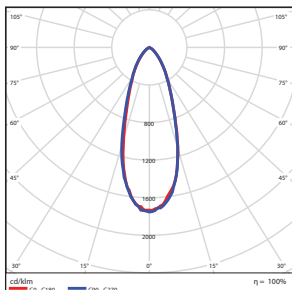

* Check website for low voltage transformer list

PHOTOMETRICS CHART

6-Watt MR16 GU5.3
Energy Star

6-Watt MR16 GU10
Energy Star

Illuminance at a Distance

Center Beam fc	Beam Width	
5.0ft	41.4 fc	3.3 ft 3.4 ft
10.0ft	10.3 fc	6.6 ft 6.7 ft
15.0ft	4.60 fc	9.9 ft 10.1 ft
20.0ft	2.59 fc	13.2 ft 13.5 ft
25.0ft	1.66 fc	16.5 ft 16.9 ft
30.0ft	1.15 fc	19.8 ft 20.2 ft

■ Vert. Spread: 36.5°
■ Horiz. Spread: 37.3°

Illuminance at a Distance

Center Beam fc	Beam Width	
5.0ft	22.5 fc	3.8 ft 3.6 ft
10.0ft	5.62 fc	7.5 ft 7.2 ft
15.0ft	2.50 fc	11.3 ft 10.8 ft
20.0ft	1.41 fc	15.0 ft 14.4 ft
25.0ft	0.90 fc	18.8 ft 18.0 ft
30.0ft	0.62 fc	22.6 ft 21.6 ft