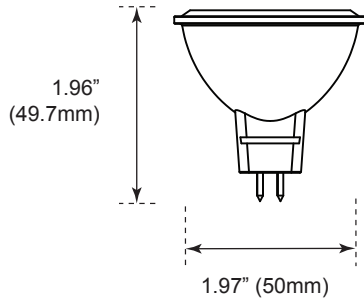

APPLICATIONS

- Chandelier Lighting
- Hotel Lighting
- Residential Lighting
- Retail Lighting

WARRANTY

- 3 Year Warranty

SPECIFICATIONS

MR16 GU 5.3
Weight: 1.37-oz

MR16 GU 10
Weight: 1.92-oz

ORDERING

* Check website for low voltage transformer list

PHOTOMETRICS CHART

6-Watt MR16 GU5.3
Energy Star

6-Watt MR16 GU10
Energy Star

Illuminance at a Distance

Center Beam fc	Beam Width	
5.0ft	41.4 fc	3.3 ft 3.4 ft
10.0ft	10.3 fc	6.6 ft 6.7 ft
15.0ft	4.60 fc	9.9 ft 10.1 ft
20.0ft	2.59 fc	13.2 ft 13.5 ft
25.0ft	1.66 fc	16.5 ft 16.9 ft
30.0ft	1.15 fc	19.8 ft 20.2 ft

■ Vert. Spread: 36.5°
■ Horiz. Spread: 37.3°

Illuminance at a Distance

Center Beam fc	Beam Width	
5.0ft	22.5 fc	3.8 ft 3.6 ft
10.0ft	5.62 fc	7.5 ft 7.2 ft
15.0ft	2.50 fc	11.3 ft 10.8 ft
20.0ft	1.41 fc	15.0 ft 14.4 ft
25.0ft	0.90 fc	18.8 ft 18.0 ft
30.0ft	0.62 fc	22.6 ft 21.6 ft