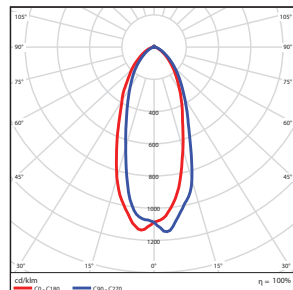

Watts (W)	Ordering Code	Description	Color Temp (K)	Lumens (lm)	Equiv. Wattage (W)	Base	CRI	Voltage	Rated Hrs	Title 20	Energy Star
6	4565	LED6MR16/50L/FL/830*	3000K	500	50	GU5.3	80	12	25,000	•	•
7	5999	LED7MR16/50L/FL/850*	5000K	500	50	GU5.3	80	12	25,000		•
6.5	4566	LED6.5MR16/50L/GU10/FL/930	3000K	500	50	GU10	90	120	25,000	•	•
7	5939	LED7MR16/50L/GU10/FL/850	5000K	500	50	GU10	80	120	25,000		•

* Check website for low voltage transformer list

PHOTOMETRICS CHART

6-Watt MR16 GU5.3
Energy Star

6-Watt MR16 GU10
Energy Star

Illuminance at a Distance

Center Beam fc	Beam Width	
5.0ft	41.4 fc	3.3 ft 3.4 ft
10.0ft	10.3 fc	6.6 ft 6.7 ft
15.0ft	4.60 fc	9.9 ft 10.1 ft
20.0ft	2.59 fc	13.2 ft 13.5 ft
25.0ft	1.66 fc	16.5 ft 16.9 ft
30.0ft	1.15 fc	19.8 ft 20.2 ft

■ Vert. Spread: 36.5°
■ Horiz. Spread: 37.3°

Illuminance at a Distance

Center Beam fc	Beam Width	
5.0ft	22.5 fc	3.8 ft 3.6 ft
10.0ft	5.62 fc	7.5 ft 7.2 ft
15.0ft	2.50 fc	11.3 ft 10.8 ft
20.0ft	1.41 fc	15.0 ft 14.4 ft
25.0ft	0.90 fc	18.8 ft 18.0 ft
30.0ft	0.62 fc	22.6 ft 21.6 ft