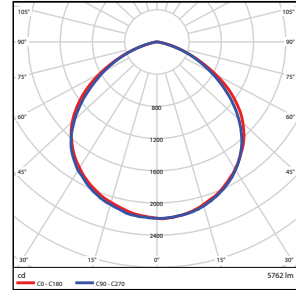

SPECIFICATIONS

15 Watt

30 Watt

50 Watt

Wattage	Height(H)	Width (W)	Depth (D)	Weight
15W	5.35" (136mm)	4.33" (110mm)	1.5" (38mm)	0.88 lbs
30W	9.18" (233mm)	7.12" (181mm)	1.93" (49mm)	2.51 lbs
50W	10.2" (258mm)	8.50" (216mm)	2.12" (54mm)	3.62 lbs

PHOTOMETRICS CHART

**FXFDL (15 Watt)**  
DLC Premium

Center Beam fc	Beam Width	
	Vert. Spread	Horiz. Spread
2.5R	95.8 fc	7.4 ft 6.6 ft
5.0R	23.9 fc	14.9 ft 13.3 ft
7.5R	10.6 fc	22.3 ft 19.9 ft
10.0R	5.99 fc	29.7 ft 26.5 ft
12.5R	3.83 fc	37.2 ft 33.2 ft
15.0R	2.66 fc	44.6 ft 39.8 ft

Vert. Spread: 112.1°  
Horiz. Spread: 106.0°

**FXFDL (30 Watt)**  
DLC Premium

Center Beam fc	Beam Width	
	Vert. Spread	Horiz. Spread
2.5R	210 fc	7.1 ft 6.9 ft
5.0R	52.5 fc	14.3 ft 13.7 ft
7.5R	23.4 fc	21.4 ft 20.6 ft
10.0R	13.1 fc	28.6 ft 27.4 ft
12.5R	8.41 fc	35.7 ft 34.3 ft
15.0R	5.84 fc	42.8 ft 41.1 ft

Vert. Spread: 110.0°  
Horiz. Spread: 107.8°

**FXFDL (50 Watt)**  
DLC Premium

Center Beam fc	Beam Width	
	Vert. Spread	Horiz. Spread
2.5R	350 fc	7.3 ft 6.7 ft
5.0R	87.6 fc	14.5 ft 13.5 ft
7.5R	38.9 fc	21.8 ft 20.2 ft
10.0R	21.9 fc	29.0 ft 27.0 ft
12.5R	14.0 fc	36.3 ft 33.7 ft
15.0R	9.73 fc	43.5 ft 40.5 ft