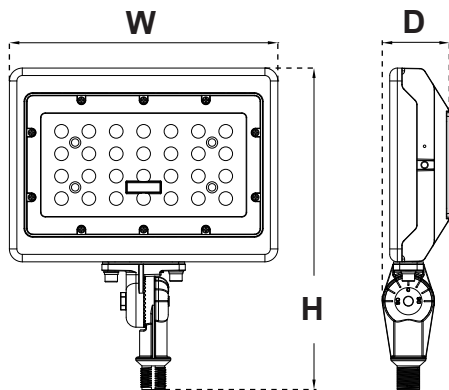

SPECIFICATIONS

15 Watt

30 Watt

50 Watt

Wattage	Height(H)	Width (W)	Depth (D)	Weight
15W	5.35" (136mm)	4.33" (110mm)	1.5" (38mm)	0.88 lbs
30W	9.18" (233mm)	7.12" (181mm)	1.93" (49mm)	2.51 lbs
50W	10.2" (258mm)	8.50" (216mm)	2.12" (54mm)	3.62 lbs

PHOTOMETRICS CHART

**FXFDL (15 Watt)**  
DLC Premium

Center Beam fc	Beam Width	
	Vert. Spread	Horiz. Spread
2.5R	95.8 fc	7.4 ft 6.6 ft
5.0R	23.9 fc	14.9 ft 13.3 ft
7.5R	10.6 fc	22.3 ft 19.9 ft
10.0R	5.99 fc	29.7 ft 26.5 ft
12.5R	3.83 fc	37.2 ft 33.2 ft
15.0R	2.66 fc	44.6 ft 39.8 ft