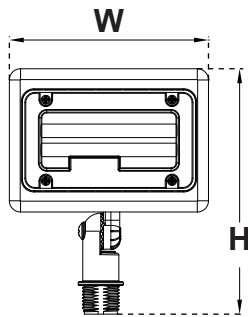

SPECIFICATIONS

15 Watt

30 Watt

50 Watt

Wattage	Height(H)	Width (W)	Depth (D)	Weight
15W	5.35" (136mm)	4.33" (110mm)	1.5" (38mm)	0.88 lbs
30W	9.18" (233mm)	7.12" (181mm)	1.93" (49mm)	2.51 lbs
50W	10.2" (258mm)	8.50" (216mm)	2.12" (54mm)	3.62 lbs