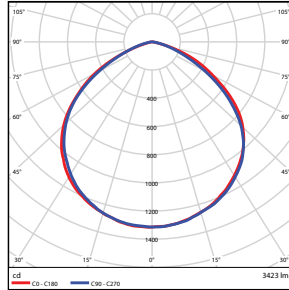

SPECIFICATIONS

15 Watt

30 Watt

50 Watt

Wattage	Height(H)	Width (W)	Depth (D)	Weight
15W	5.35" (136mm)	4.33" (110mm)	1.5" (38mm)	0.88 lbs
30W	9.18" (233mm)	7.12" (181mm)	1.93" (49mm)	2.51 lbs
50W	10.2" (258mm)	8.50" (216mm)	2.12" (54mm)	3.62 lbs

PHOTOMETRICS CHART

**FXFDL (15 Watt)**  
DLC Premium

Center Beam fc	Beam Width	
	Vert. Spread	Horiz. Spread
2.5R	95.8 fc	7.4 ft 6.6 ft
5.0R	23.9 fc	14.9 ft 13.3 ft
7.5R	10.6 fc	22.3 ft 19.9 ft
10.0R	5.99 fc	29.7 ft 26.5 ft
12.5R	3.83 fc	37.2 ft 33.2 ft
15.0R	2.66 fc	44.6 ft 39.8 ft

Vert. Spread: 112.1°  
Horiz. Spread: 106.0°

**FXFDL (30 Watt)**  
DLC Premium

Center Beam fc	Beam Width	
	Vert. Spread	Horiz. Spread
2.5R	210 fc	7.1 ft 6.9 ft
5.0R	52.5 fc	14.3 ft 13.7 ft
7.5R	23.4 fc	21.4 ft 20.6 ft
10.0R	13.1 fc	28.6 ft 27.4 ft
12.5R	8.41 fc	35.7 ft 34.3 ft
15.0R	5.84 fc	42.8 ft 41.1 ft

Vert. Spread: 110.0°  
Horiz. Spread: 107.8°

**FXFDL (50 Watt)**  
DLC Premium

Center Beam fc	Beam Width	
	Vert. Spread	Horiz. Spread
2.5R	350 fc	7.3 ft 6.7 ft
5.0R	87.6 fc	14.5 ft 13.5 ft
7.5R	38.9 fc	21.8 ft 20.2 ft
10.0R	21.9 fc	29.0 ft 27.0 ft
12.5R	14.0 fc	36.3 ft 33.7 ft
15.0R	9.73 fc	43.5 ft 40.5 ft