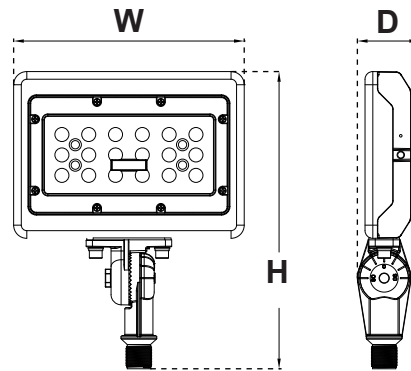

SPECIFICATIONS

15 Watt

30 Watt

50 Watt

Wattage	Height(H)	Width (W)	Depth (D)	Weight
15W	5.35" (136mm)	4.33" (110mm)	1.5" (38mm)	0.88 lbs
30W	9.18" (233mm)	7.12" (181mm)	1.93" (49mm)	2.51 lbs
50W	10.2" (258mm)	8.50" (216mm)	2.12" (54mm)	3.62 lbs

PHOTOMETRICS CHART

**FXFDL (15 Watt)**  
DLC Premium

Center Beam fc	Beam Width	
	Vert. Spread	Horiz. Spread
2.5R	95.8 fc	7.4 ft 6.6 ft
5.0R	23.9 fc	14.9 ft 13.3 ft
7.5R	10.6 fc	22.3 ft 19.9 ft
10.0R	5.99 fc	29.7 ft 26.5 ft
12.5R	3.83 fc	37.2 ft 33.2 ft
15.0R	2.66 fc	44.6 ft 39.8 ft