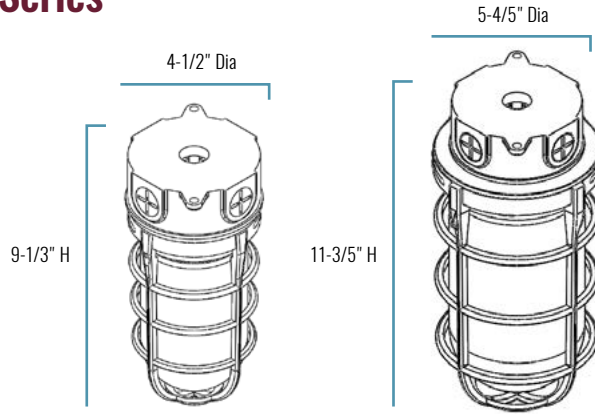

C-VT-A-SMCL/LGCL Series

LED Vapor Tights - Ceiling Mount - Small & Large
Replaces 100W/120W Incandescent

Small

Large

PRODUCT SPECIFICATIONS

OVERVIEW

- Initial Delivered Lumens: 900 (small), 1,200 (large)
- CRI: ≥ 70
- CCT: Neutral White 4000K
- Mounting: Ceiling
- Input Power: 14 Watts (small), 22 Watts (large)
- Dimmable: No
- Operating Range: -40°C (-40°F) - 50°C (122°F)
- Lifespan: Estimated 172,000 Hours (small), 118,000 Hours (large)
- Power Factor: > 0.9
- Total Harmonic Distortion: $< 20\%$
- Limited Warranty: 5 Years*
- Replaces 100W Incandescent (small), 120W Incandescent (large)

ORDERING INFORMATION

Example: C-VT-A-SMCL-9L-40K-GR

C-VT-A			40K	GR
PRODUCT	STYLE	LUMEN PACKAGE	CCT	COLOR
C-VT-A	SMCL LED Vapor Tight Ceiling Mount Small	9L (small) 900 Lumens 14W	40K Neutral White (4000K)	GR Gray
	LGCL LED Vapor Tight Ceiling Mount Large	12L (large) 1,200 Lumens 22W		

CERTIFICATIONS:

C-VT-A-SMCL/LGCL Series

SERIES OVERVIEW

DIMENSIONS	PRODUCT WEIGHT	MOUNTING HEIGHT	SPACING
9-1/3" H x 4-1/2" Dia (small) 11-3/5" H x 5-4/5" Dia (large)	2.7 lbs. (small) 4.4 lbs. (large)	8 to 12 feet	12 feet

FIXTURE SPECIFICATIONS

HOUSING	Die-cast aluminum housing and lamp guard Gray polyester powder-coat finish
LENS ASSEMBLY	Screw-in, frosted glass globe provides uniform light distribution
MOUNTING	Die-cast aluminum 4" junction box Five threaded and plugged 3/4" conduit entry points