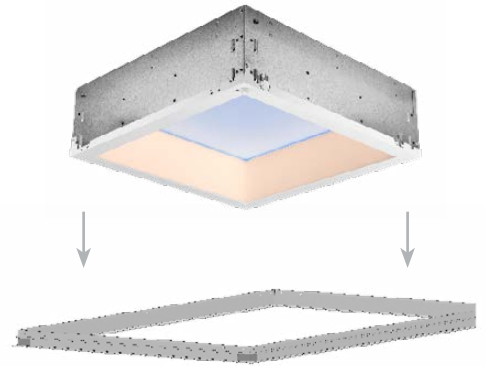

DGA

Drywall Grid Adaptor for Cadian™ Dynamic Skylight, CR, LR, ZR, and FLEX Series Troffers, and C-LITE® Series Flat Panel Troffers

Rev. Date: V6 10/24/2019

Product Description

The DGA "lay-in" accessory enables Cree Lighting troffers to easily install into plaster and sheet rock ceilings. It may be installed into any hard ceiling to create a simple t-bar style opening.

Product Specifications

INSTALLATION

- DGA24-WHT Rough in Dimensions: 48.37" x 24.37" (1228.7mm x 619.1mm)
- DGA14-WHT Rough in Dimensions: 48.37" x 12.56" (1228.7mm x 319.1mm)
- DGA22-WHT Rough in Dimensions: 24.37" x 24.37" (619.1mm x 619.1mm)
- Tolerance for L or W: $\pm .125"/-0$ ($\pm 3\text{mm}/-0$)

REGULATORY & VOLUNTARY QUALIFICATIONS

- cULus Listed
- Rated for a maximum 40 lb. (18.1kg) load

Limited Warranty: 1 year on accessories

† See <http://creelighting.com/warranty> for warranty terms

Ordering Information

Example: DGA14-WHT

Product
DGA14-WHT (single-pack) DGA14-WHT-10PK (10-pack) CR14, FLX14, ZR14, and C-TR-*-FP14 compatible
DGA22-WHT (single-pack) DGA22-WHT-10PK (10-pack) CDNT, CR22, FLX22, LR22, ZR22, and C-TR-*-FP22 compatible
DGA24-WHT (single-pack) DGA24-WHT-10PK (10-pack) CR24, FLX24, ZR24, and C-TR-*-FP24 compatible

NOTE: Luminaire not included.