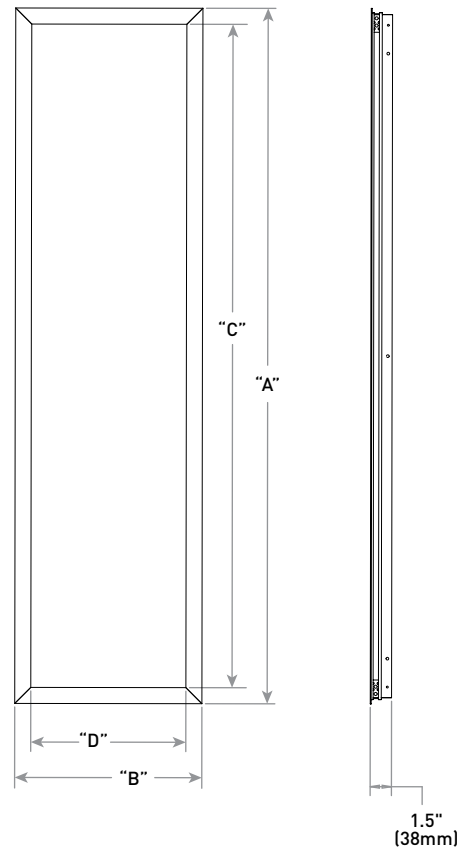

Product Specifications

INSTALLATION

- DGA24-WHT Rough in Dimensions: 48.37" x 24.37" (1228.7mm x 619.1mm)
- DGA14-WHT Rough in Dimensions: 48.37" x 12.56" (1228.7mm x 319.1mm)
- DGA22-WHT Rough in Dimensions: 24.37" x 24.37" (619.1mm x 619.1mm)
- Tolerance for L or W: $\pm .125"/-0$ ($\pm 3\text{mm}/-0$)

NOTE: Luminaire not included.

Product	DIM "A"	DIM "B"	DIM "C"	DIM "D"
DGA14-WHT	49" (1245mm)	13.2" (335mm)	46.7" (1187mm)	10.9" (228mm)
DGA22-WHT	25" (635mm)	25" (635mm)	22.7" (578mm)	22.7" (578mm)
DGA24-WHT	49" (1245mm)	25" (635mm)	46.7" (1187mm)	22.7" (578mm)