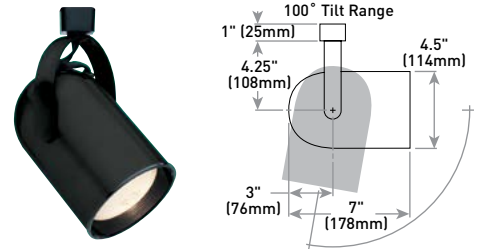

Black Finish - PAR30L (longneck) Max. 75W

Ordering Information

Example: S-CT-RB-50W-R20/P20-120V-BK

S-CT	RB			120V	
Series	Description	Max. Wattage	Lamp Type	Voltage	Housing Color
S-CT Essentia Series Track	RB Round Back	50W 50 Watts 75W 75 Watts	R20/P20 R20/PAR20 lamps B30/P30L BR30/PAR30L lamps	120V 120V	BK Black WH White SV Silver

US: lighting.cree.com

Rev. Date: V4 10/04/2018

T (800) 236-6800 F (262) 504-5415

Canada: www.cree.com/canada

T (800) 473-1234 F (800) 890-7507