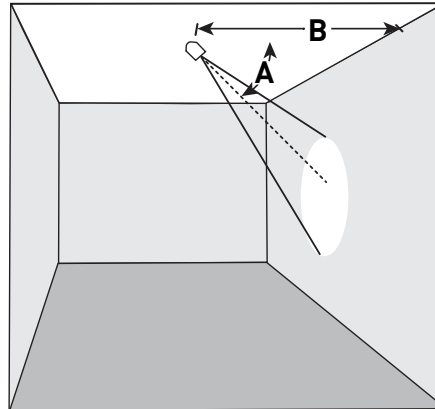

- UL and cUL Listed
- Suitable for dry locations
- **CA RESIDENTS WARNING:** Cancer and Reproductive Harm – www.p65warnings.ca.gov

Application Reference

A = Preferred 60° aiming angle

B = Typical track head setback of 1.5'(0.5m) - 3.0' (0.9m) from wall