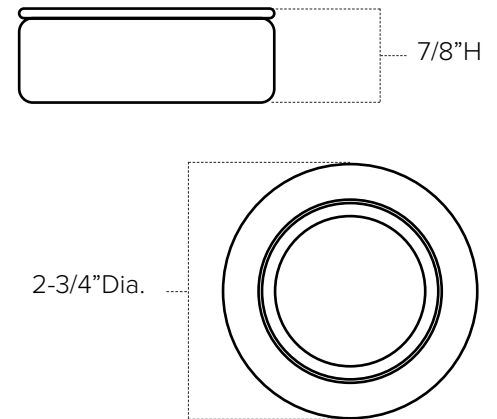

Features

- 2700K or 3000K color temperature options
- Zinc alloy light housing with aluminum heat sink
- Stamped steel surface collar with brushed nickel or powder coat finish to match
- Spring steel clips secure housing in surface collar
- Diffuse, polycarbonate lens with 30° swivel capability
- Available in three puck kits, single put kits, or individual linking pucks for increasing the number of pucks in a kit
- Link up to 20 pucks together
- Plug-in installations can be controlled by inline roll switch on power cord; hardwire installations are controlled by wall control or rocker switch on hardwire box

Mounting

Surface or recess mount (2-3/8" cut-out); mounting screws included

Applications

Display shelves, under-cabinets, in cabinets

Technical Information

| | | |
|-------------|--|------------------------------------|
| Voltage | 120V AC, 60Hz | |
| CCT | 2700K | 3000K |
| CRI | 90+ | 90+ |
| Wattage | 4.3W per puck | |
| Lumens | 200Lm (BK), 200LM (NK), 230Lm (WH) | 235Lm (BK), 235LM (NK), 250Lm (WH) |
| Max Run | 20 pucks | |
| Beam Angle | 120° | |
| Lens Swivel | 30° | |
| Dimming | 10-100% with most CFL/LED and low-voltage electronic | |
| Rating | cETLus Listed, dry locations | |
| Rated Life | 50,000 Hours | |

Profile Dimensions

Recommended Power Supplies

| Part Number | Description | Finish | Application | Primary & Secondary | Total Wattage | Listing | Dimensions |
|--------------|---|--------|--------------|---------------------|-----------------|---------|------------|
| ALSBOX | Slimline Hardwire Box with (2) Molex outlets and On/Off switch; (Required for Hardwire operation) | Black | Dry location | 120V AC | 86 x 2 (5A Max) | cURus | 4"x2.5"x1" |
| ALSBOX-WH-B | | White | | | | | |
| ALLVP-PC6 | 6ft power cord with slide on plug, roll switch, and female plug | Black | Dry location | 120V AC | 86 | cULus | 6ft length |
| ALLVP-PC6-WH | | White | | | | | |