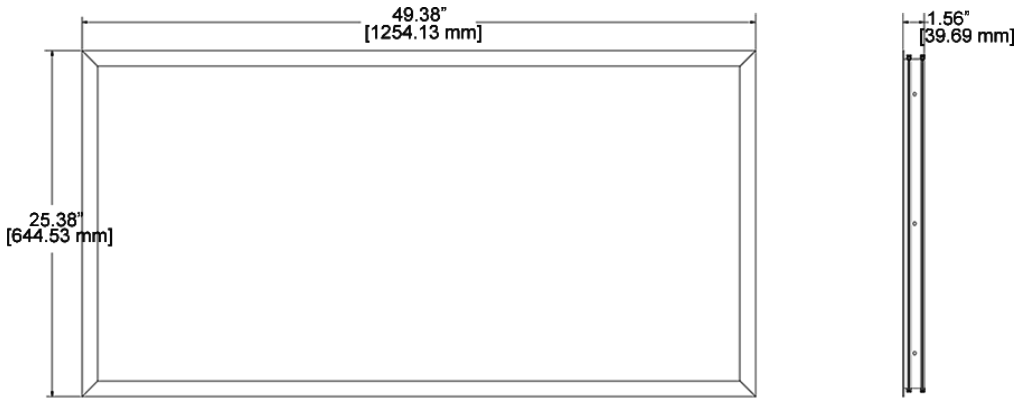

Other

Description:

LPANEL 2X4 recessed mounting kit for drywall ceilings

Compatibility:

For EZPAN fixtures with options, please consult factory for compatibility with mounting kits

Buy American Act Compliance:

Dimensions

ROUGH IN CUT OUT
24 5/8" X 48 5/8"