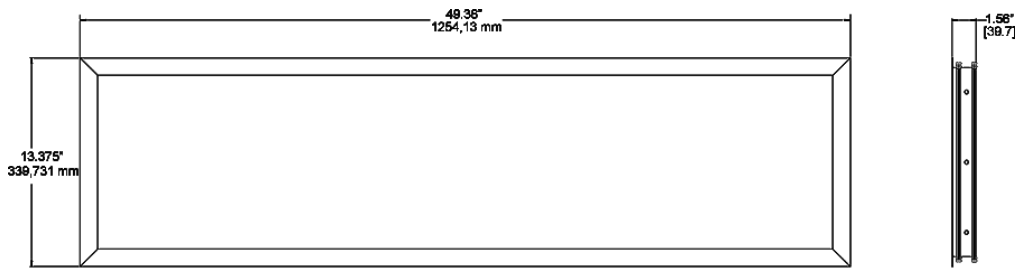

Recessed mounting kits for drywall ceilings.

Color: White

Weight: 3.2 lbs

Project:

Type:

Prepared By:

Date:

Technical Specifications

Construction

Construction:

Extruded aluminum construction with mitered corners for square fit

Finish:

Formulated for high durability and long-lasting color

Other

Description:

LPANEL 1X4 recessed mounting kit for drywall ceilings

Dimensions

ROUGH IN CUT OUT
12 5/8" X 48 5/8"