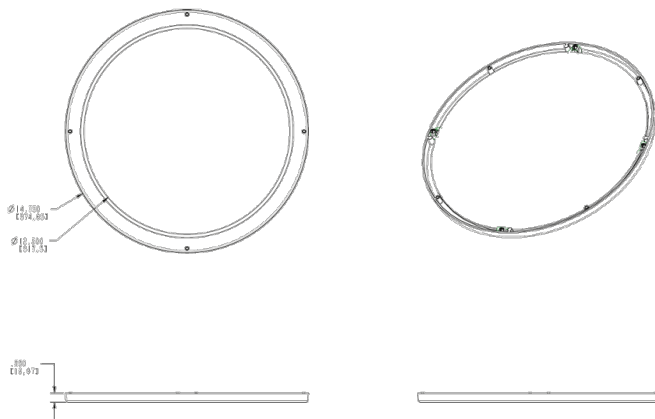

#### Description:

Lens door frame for highbay 78W LED with stainless steel screws

## Dimensions