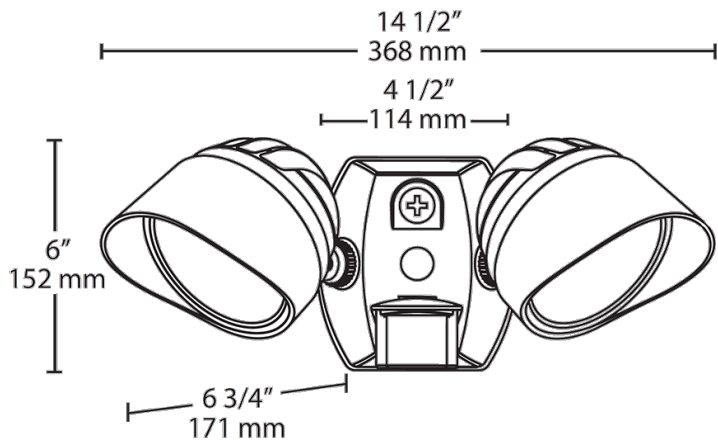

Dimensions

Features

- Two adjustable 12W LED floodlights
- Equivalent to 2x75W BR30/halogen/wide floods
- Microprismatic diffusion lens optimizes light output without glare
- 100,000-hour LED Lifespan

Ordering Matrix