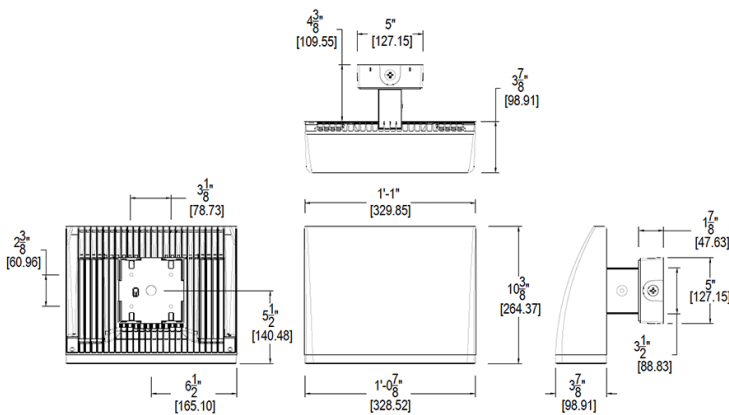

Optical

BUG Rating:

B1 U0 G1

Dimensions

Features

- High performance LED light engine
- Maintains 70% of initial lumens at 100,000-hours
- Weatherproof high temperature silicone gaskets
- Superior heat sinking with die cast aluminum housing and external fins
- Replaces 250W MH
- Traditional wall pack look from the front
- 3 cutoff options
- 5-Year, No-Compromise Warranty