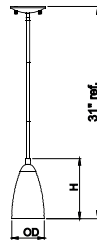

### CFL Type

Model	Input Voltage	Finish	Shade	Dimension (OD x H xH1)	Lamp	Energy Star
P035-1-62	120V	Satin Nickel	Opal Glass	4.8" x 8.7" x 31.0"	9W LED Bulb or 13W GU24 CFL	---

Note: H1- Hanging Cable Length