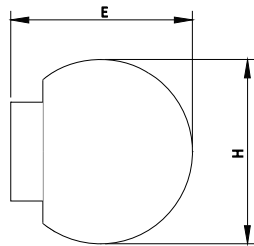

FL5224 FL5239 FL5254

Vanity

Features

Housing

Die-formed Cold-rolled Steel
 Finish Option: -06 White -30 Oil Rubbed Bronze

Optical

Shade: High Transmission Acrylic Create Excellent Light Distribution and Uniformity

Lamp

T5 HO Lamp

Certification

UL/cUL Listed

T5 HO Lamp

Model	Input Voltage	Input Wattage	Finish	Dimension (L X H X E)	Shade
FL5224-62	120V ~ 277V	48W	Satin Nickel / Acrylic	22.5" x 5.0" x 5.0"	2 x F24T5HO, 24W
FL5239-62	120V ~ 277V	78W	Satin Nickel / Acrylic	36.5" x 5.0" x 5.0"	2 x F39T5HO, 39W
FL5254 -62	120V ~ 277V	108W	Satin Nickel / Acrylic	48.5" x 5.0" x 5.0"	2 x F54T5HO, 54W