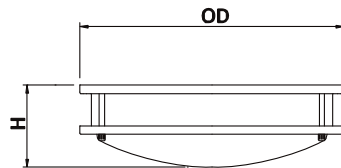

Features

Housing

Die-formed Cold-rolled Steel
Pendant Type Options
Finish Option: -62 Satin Nickel, -01 Polish Brass, -06 White, -30 Oil Rubbed Bronze

Optical

Shade: Opal Acrylic Create Excellent Light Distribution and Uniformity

Lamp

GU24 CFL Bulbs, T9 Circline Lamp, Quad Lamp or T8 lamp (2700K or 4000K)
GU24 LED Bulb, 9W, 800 lumen (3000K or 4000K)

Certifications

UL/cUL Listed, Suitable for Damp Locations

GU24 CFL Type

Model	Input Voltage	Finish	Shade	Lamp	Dimension (OD X H)	Energy Star
DC010PG-118-xxxxK	120V	Satin Nickel	Acrylic	1 x 18W GU24	10.4" x 3.3"	---
DC012PG-123-xxxxK	120V	Satin Nickel	Acrylic	1 x 23W GU24	11.8" x 3.3"	---
DC014PG-213-xxxxK	120V	Satin Nickel	Acrylic	2 x 13W GU24	14.5" x 4.0"	---
DC014PG-218-xxxxK	120V	Satin Nickel	Acrylic	2 x 18W GU24	14.5" x 4.0"	---
DC014PG-223-xxxxK	120V	Satin Nickel	Acrylic	2 x 23W GU24	14.5" x 4.0"	---
DC016PG-218-xxxxK	120V	Satin Nickel	Acrylic	2 x 18W GU24	16.0" x 4.4"	---
DC018PG-223-xxxxK	120V	Satin Nickel	Acrylic	2 x 23W GU24	17.8" x 4.4"	---
DC018PG-318-xxxxK	120V	Satin Nickel	Acrylic	3 x 18W GU24	17.8" x 4.4"	---
DC238PG-423-xxxxK	120V	Satin Nickel	Acrylic	4 x 23W GU24	24.1" x 5.0"	---

T9 Circline Lamp Type

Model	Input Voltage	Finish	Shade	Lamp	Dimension (OD X H)	Energy Star
DC010-122-62	120V	Satin Nickel	Acrylic	1 x 22W T9 Cir.	10.4" x 3.3"	---
DC012-122-62	120V	Satin Nickel	Acrylic	1 x 22W T9 Cir.	11.8" x 3.3"	---
DC014-132-62	120V	Satin Nickel	Acrylic	1 x 32W T9 Cir.	14.5" x 4.0"	---
DC016-132-62	120V	Satin Nickel	Acrylic	1 x 32W T9 Cir.	16.0" x 4.4"	---
DC018-2232-62	120V	Satin Nickel	Acrylic	22W+32W T9 Cir.	17.8" x 4.4"	---