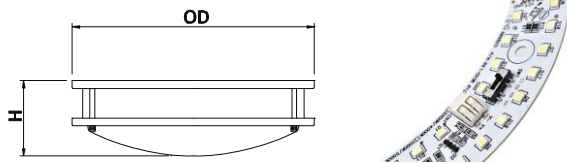

Electrical

High Power Factor (> 0.95), Low THD (< 20%)

Lamp

Built-in LED: High Efficiency, High CRI, Binned and Mixed to Reach Uniform Light.
Color Temperature Option – 3000K, 3500K, 4000K, 5000K
MCT Type: Get Preferable Fixture Color Temperature by Slide Switch on LED Board
Color Temperature Option – 3000K, 3500K, 4000K

Certifications

ETL/cETL Listed, Suitable for Damp Locations

Warranty

5 Years Warranty on Driver and LED Module

-PDA

-PDB

LED Type

Model	Input Voltage	Input Wattage	Lumen (TYP)	CRI	Dimension (OD X H)	Energy Star
DC010D-2G-9W-xxxxK	120V	9W	900 / 3000K	> 80	10.4" x 4.2"	Yes
DC010D-2G-11W-xxxxK	120V	11W	1000 / 3000K	> 80	10.4" x 4.2"	Yes
DC010D-2G-xxxxK	120V	18W	1340 / 3000K	> 80	10.4" x 4.2"	---
DC012D-2G-9W-xxxxK	120V	9W	880 / 3000K	> 80	11.8" x 4.2"	Yes
DC012D-2G-11W-xxxxK	120V	11W	1030 / 3000K	> 80	11.8" x 4.2"	Yes
DC012D-2G-xxxxK	120V	18W	1430 / 3000K	> 80	11.8" x 4.2"	Yes
DC014D-2G-xxxxK	120V ~ 277V	23W	2267 / 3000K	> 80	14.5" x 4.6"	Yes
DC016D-2G-xxxxK	120V ~ 277V	28W	2600 / 3000K	> 80	16.0" x 4.9"	Yes
DC018D-2G-xxxxK	120V ~ 277V	35W	3364 / 3000K	> 80	17.8" x 4.9"	Yes
DC021D-2G-xxxxK	120V ~ 277V	40W	3500 / 3000K	> 80	20.5" x 5.0"	Yes
DC238D-xxxxK	120V ~ 277V	40W	3450 / 3000K	> 80	24.1" x 5.0"	Yes

LED Type

Model	Input Voltage	Input Wattage	Lumen (TYP)	CRI	Dimension (OD X H)	Energy Star
DC010D-2G-MCT	120V	18W	1340 / 3000K	> 80	10.0" x 4.2"	---
DC012D-2G-MCT	120V	18W	1430 / 3000K	> 80	11.8" x 4.2"	Yes
DC014D-2G-MCT	120V ~ 277V	24W	2267 / 3000K	> 80	14.5" x 4.6"	Yes
DC016D-2G-MCT	120V ~ 277V	28W	2600 / 3000K	> 80	16.0" x 4.9"	Yes
DC018D-2G-MCT	120V ~ 277V	35W	3364 / 3000K	> 80	17.8" x 4.9"	Yes
DC021D-2G-MCT	120V ~ 277V	40W	3500 / 3000K	> 80	20.5" x 5.0"	Yes
DC238D-2G-MCT	120V ~ 277V	40W	3450 / 3000K	> 80	24.1" x 5.0"	Yes