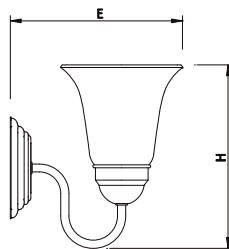

4478

Vanity

Features

Housing

Die-formed Cold-rolled Steel

Finish Option: -62 Satin Nickel, -70 Chrome, -30 Oil Rubbed Bronze

Optical

Opal Glass Shade

Lamp

CFL Type: GU24 Bulb, 2700K or 4000K

LED Bulb: GU24, Energy Star Listed, 9W, 800 lm, Omini Direction, 3000K or 4000K

Certification

UL/cUL

Warranty

LED Bulb: 3 Years Limited Warranty

CFL Type

Model	Input Voltage	Finish	Shade	Lamp	Dimension (L X H X E)	Energy Star
4478-113-62	120V	Satin Nickel	Alabaster Glass	1 x 13W GU24	4.5" x 7.8" x 7.8"	---
4478-213-62	120V	Satin Nickel	Alabaster Glass	2 x 13W GU24	14.0" x 7.8" x 7.8"	---
4478-313-62	120V	Satin Nickel	Alabaster Glass	3 x 13W GU24	24.0" x 7.8" x 7.8"	---
4478-413-62	120V	Satin Nickel	Alabaster Glass	4 x 13W GU24	36.0" x 7.8" x 7.8"	---