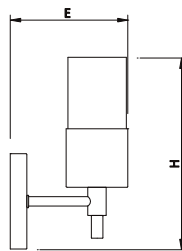

4476

Vanity

Features

Housing

Die-formed Cold-rolled Steel
 Finish Option: -62 Satin Nickel, -30 Oil Rubbed Bronze

Optical

Opal Glass Shade

Lamp

CFL Type

Model	Input Voltage	Finish	Shade	Lamp	Dimension (L X H X E)	Energy Star
4476-113-62	120V	Satin Nickel	Diffused Glass	1 x 13W GU24	4.5" x 9.8" x 5.5"	---
4476-213-62	120V	Satin Nickel	Diffused Glass	2 x 13W GU24	12.0" x 9.8" x 5.5"	---
4476-313-62	120V	Satin Nickel	Diffused Glass	3 x 13W GU24	24.0" x 9.8" x 5.5"	---
4476-413-62	120V	Satin Nickel	Diffused Glass	4 x 13W GU24	30.0" x 9.8" x 5.5"	---