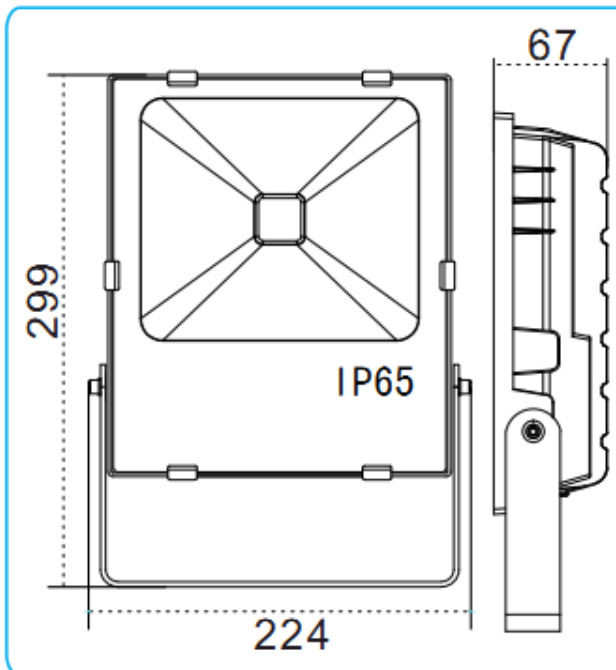

## DIMENSIONS:

### SPECIFICATIONS:

SPECIFICATION	Details
Model	LOD-FL-50W50K-HL (With Nichia 3030 LED)
Input Wattage (W)	50W
Lumens Delivered (LM)	6,200LM
Efficacy (LM/W)	124LM/W
CRI	75
Lifespan	50,000 hours
Color Temperature	5,000K
Wattage Equivalent	100W – 150W
Dimmable	No
IP Rating	IP65
Beam Angle	120
Input Voltage	AC100-277V
Power Factor	0.95
Housing	Aluminum
Lens	Clear
Mounting	Bracket
THD	20%
Size	11.77" x 8.81" x 2.63"
Certification	DLC, ETL
Operating Temperature	-20°C to 50°C (-4°F to 122°F)
Environment	Outdoor
Warranty	5 years limited