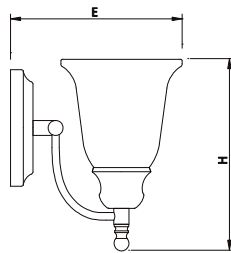

### CFL Type

Model	Input Voltage	Finish	Shade	Lamp	Dimension (L X H X E)	Energy Star
4475-113-62	120V	Satin Nickel	Alabaster Glass	1 x 13W GU24	6.0" x 9.5" x 8.5"	---
4475-213-62	120V	Satin Nickel	Alabaster Glass	2 x 13W GU24	18.0" x 9.5" x 8.5"	---
4475-313-62	120V	Satin Nickel	Alabaster Glass	3 x 13W GU24	24.0" x 9.5" x 8.5"	---
4475-413-62	120V	Satin Nickel	Alabaster Glass	4 x 13W GU24	36.0" x 9.5" x 8.5"	---