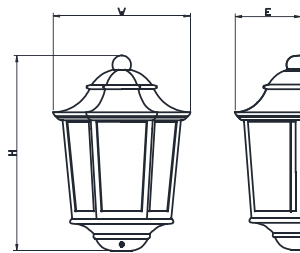

### GU24 Type

Model	Input Voltage	Input Wattage	Finish	Shade	Lamp	Dimension (H x W X E)	Energy Star
3-4091PG-05	120V	18W	Black	PC	1 x 18W GU24	14.1" x 10.1" x 4.8"	---