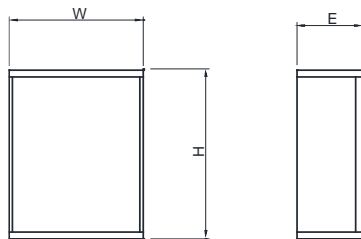

3-1843

Wall Mount, Outdoor

Features

Housing

Die-cast Aluminum with Powder Coated Finish
Finish Options: -05 Black, -06 White, -08 Gray

Electrical

120V – 277V, Built-in Photo Cell Option
High Power Factor, Low THD

Lamp

Integrate LED Module: More Color Temperature Option 3500K, 4000K, 5000K
GU24 LED Bulb Type: Color Temperature Option 3000K, 4000K
GU24 CFL Bulb Type: Color Temperature Option 2700K, 4000K

Certification

UL/cUL, ETL/cETL Listed, Suitable for Wet Locations

Warranty

5 Years Limited Warranty on Driver and LED

LED Type

Model	Input Voltage	Input Wattage	LED CT/CRI	Lumen (TYP)	Housing / Shade	Dimension (H x W X E)	Energy Star
3-1843D-xxxxK	120V ~ 277V	25W	3000K / >80	1290	Aluminum / PC	9.8" x 7.8" x 3.8"	Yes

GU24 CFL Type

Model	Input Voltage	Finish	Lamp	Shade	Dimension (H x W X E)	Energy Star
3-1843-05	120V	Black	1 x 18W GU24	Opal Polycarbonate	9.8" x 7.8" x 3.8"	---