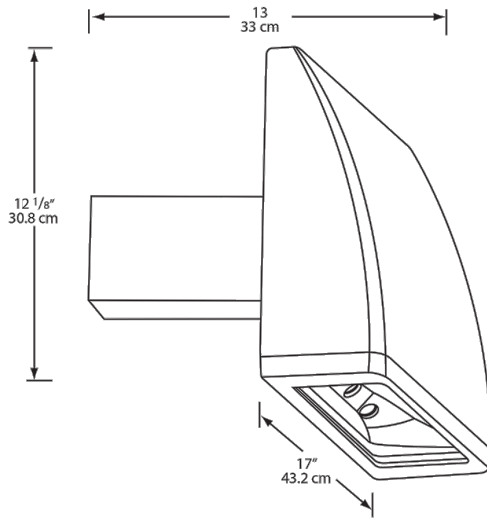

Power Factor:

99.6% at 120V, 92.4% at 277V

Dimensions

Features

- 75% energy savings
- Superior heat sinking with die cast aluminum housing and external fins
- 100,000-hour LED lifespan
- 5-Year, No-Compromise Warranty